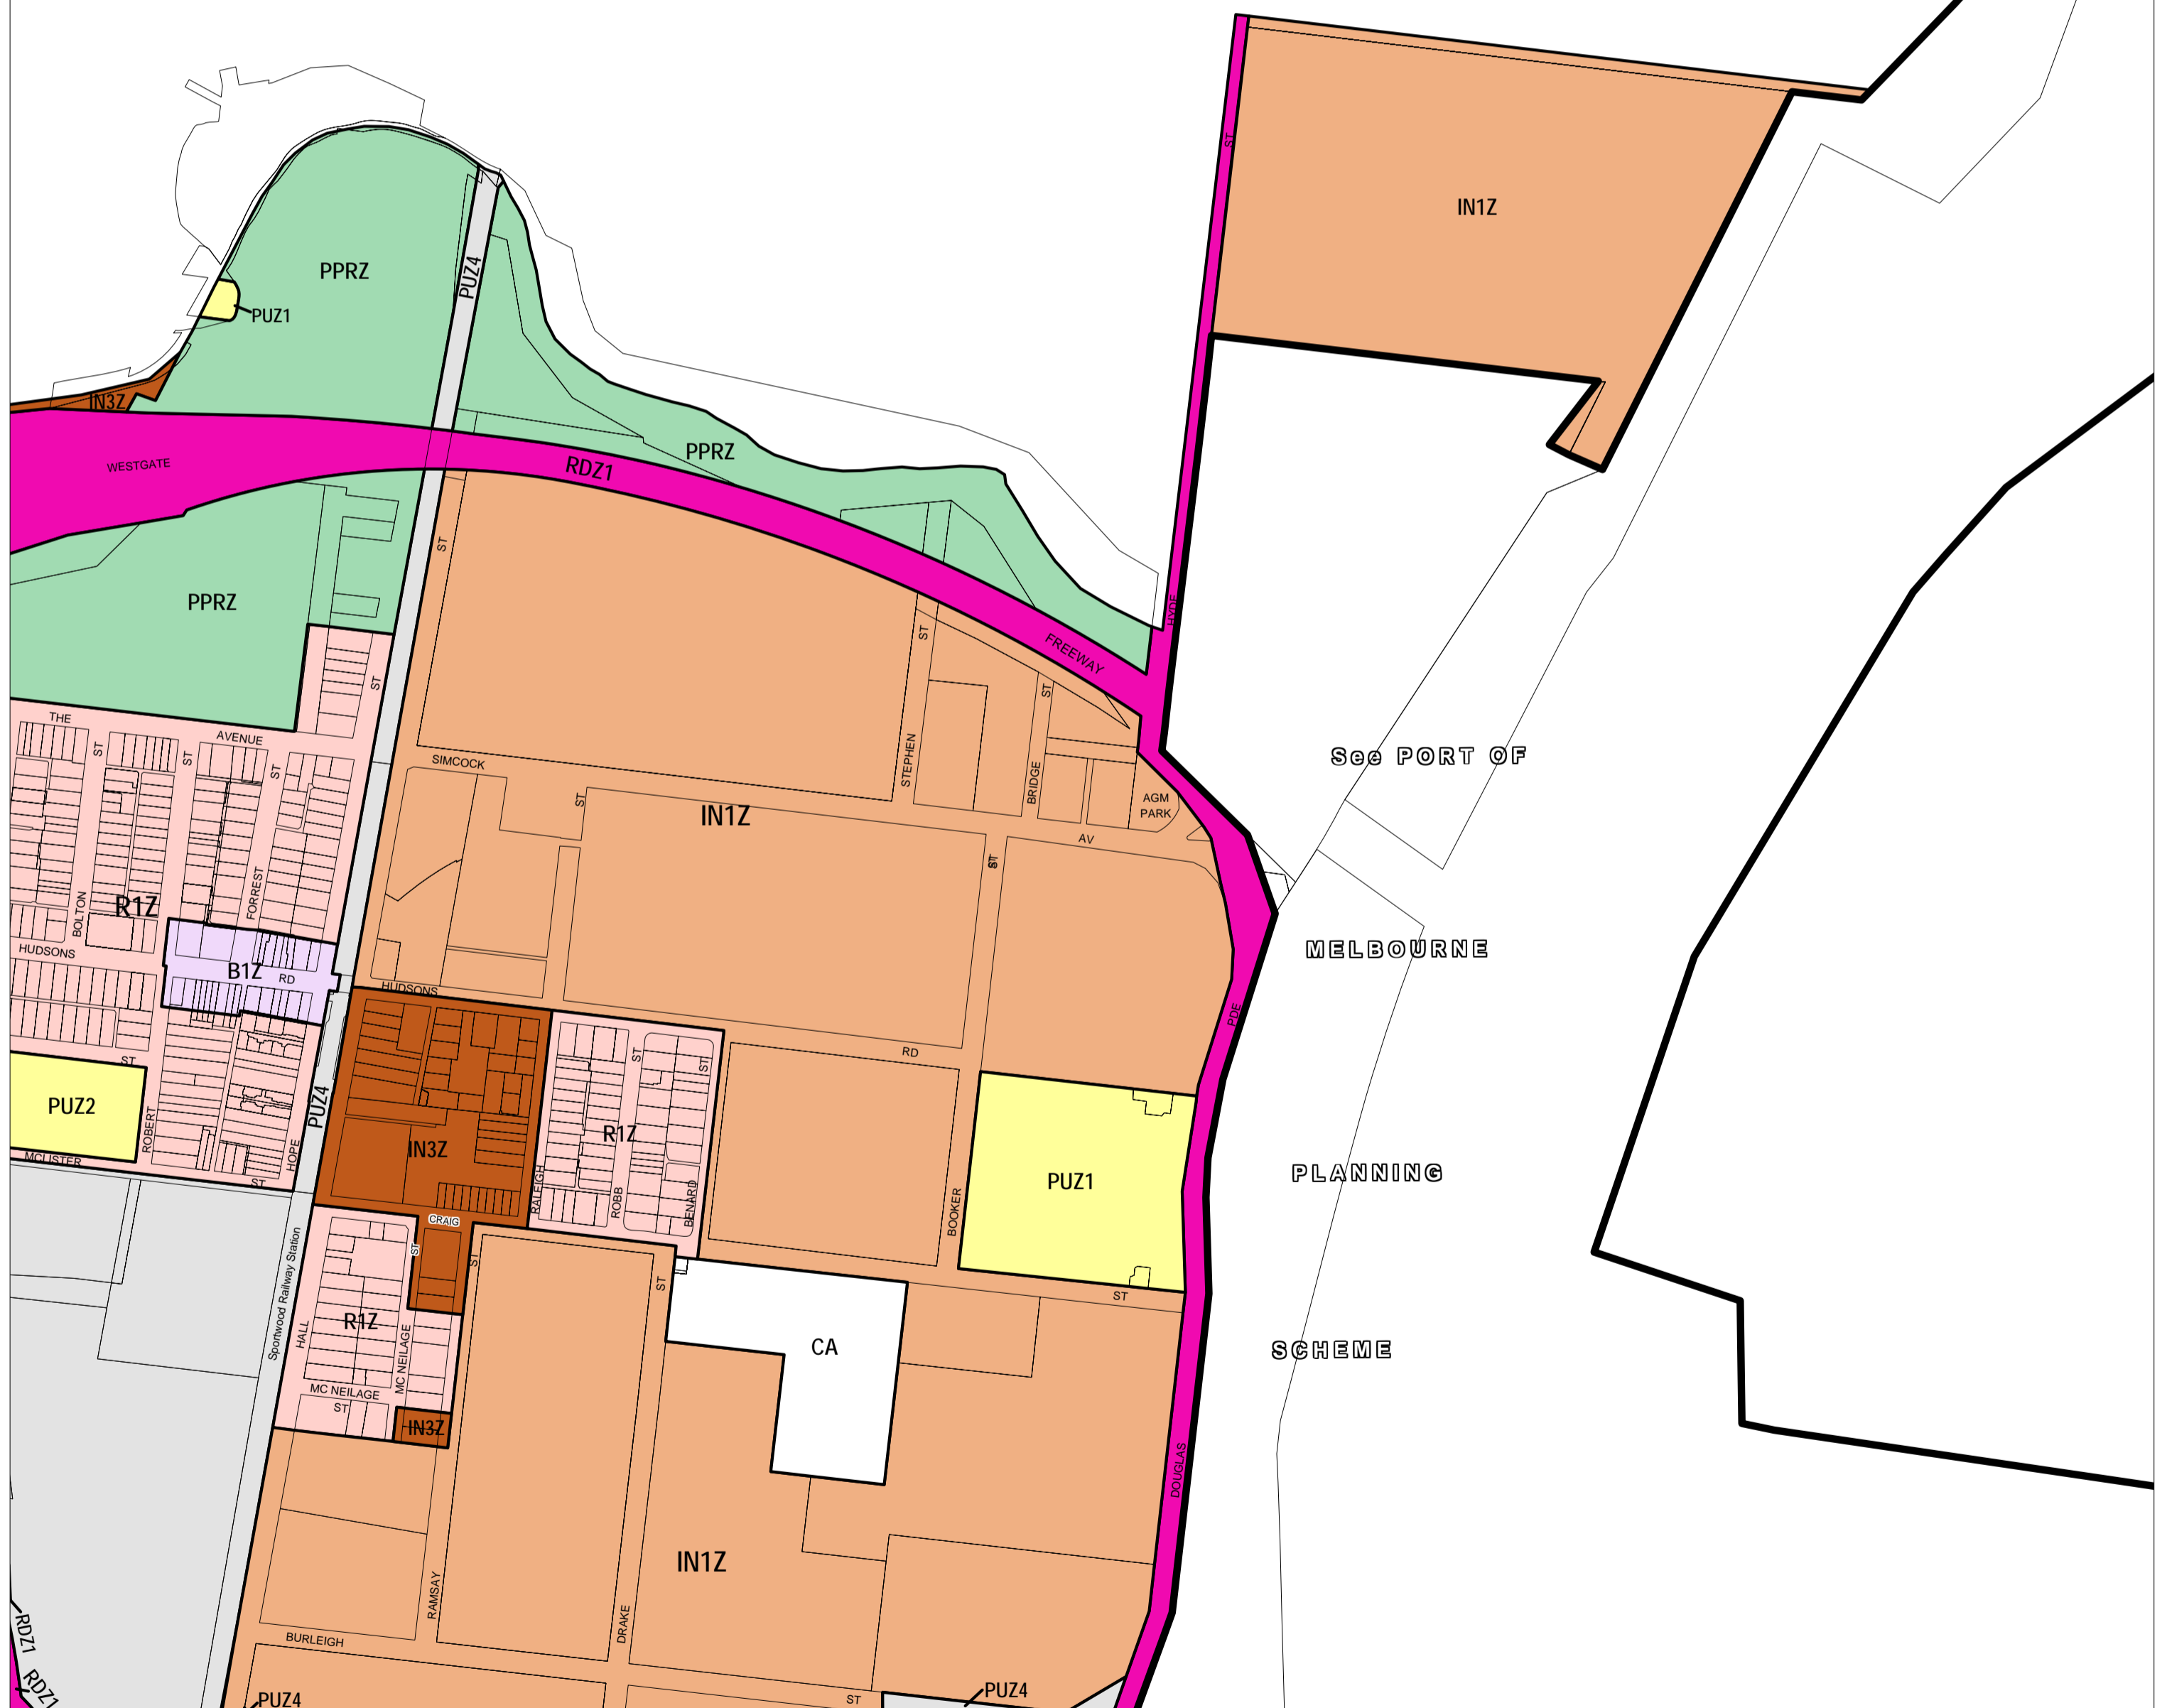

HOBSONS BAY PLANNING SCHEME - LOCAL PROVISION

See MARIBYRNONG PLANNING SCHEME

Business	Road Zone - Category 1
B1Z Business 1 Zone	RDZ1 Road Zone - Category 1
Industrial	Residential
IN1Z Industrial 1 Zone	R1Z Residential 1 Zone
IN3Z Industrial 3 Zone	Commonwealth Land
Public Land	CA Commonwealth Land Not Controlled By Planning Scheme
PPRZ Public Park And Recreation Zone	
PUZ1 Public Use Zone - Education	
PUZ2 Public Use Zone - Service And Utility	
PUZ4 Public Use Zone - Transport	

Printed: 7/1/2008

AMENDMENT C64