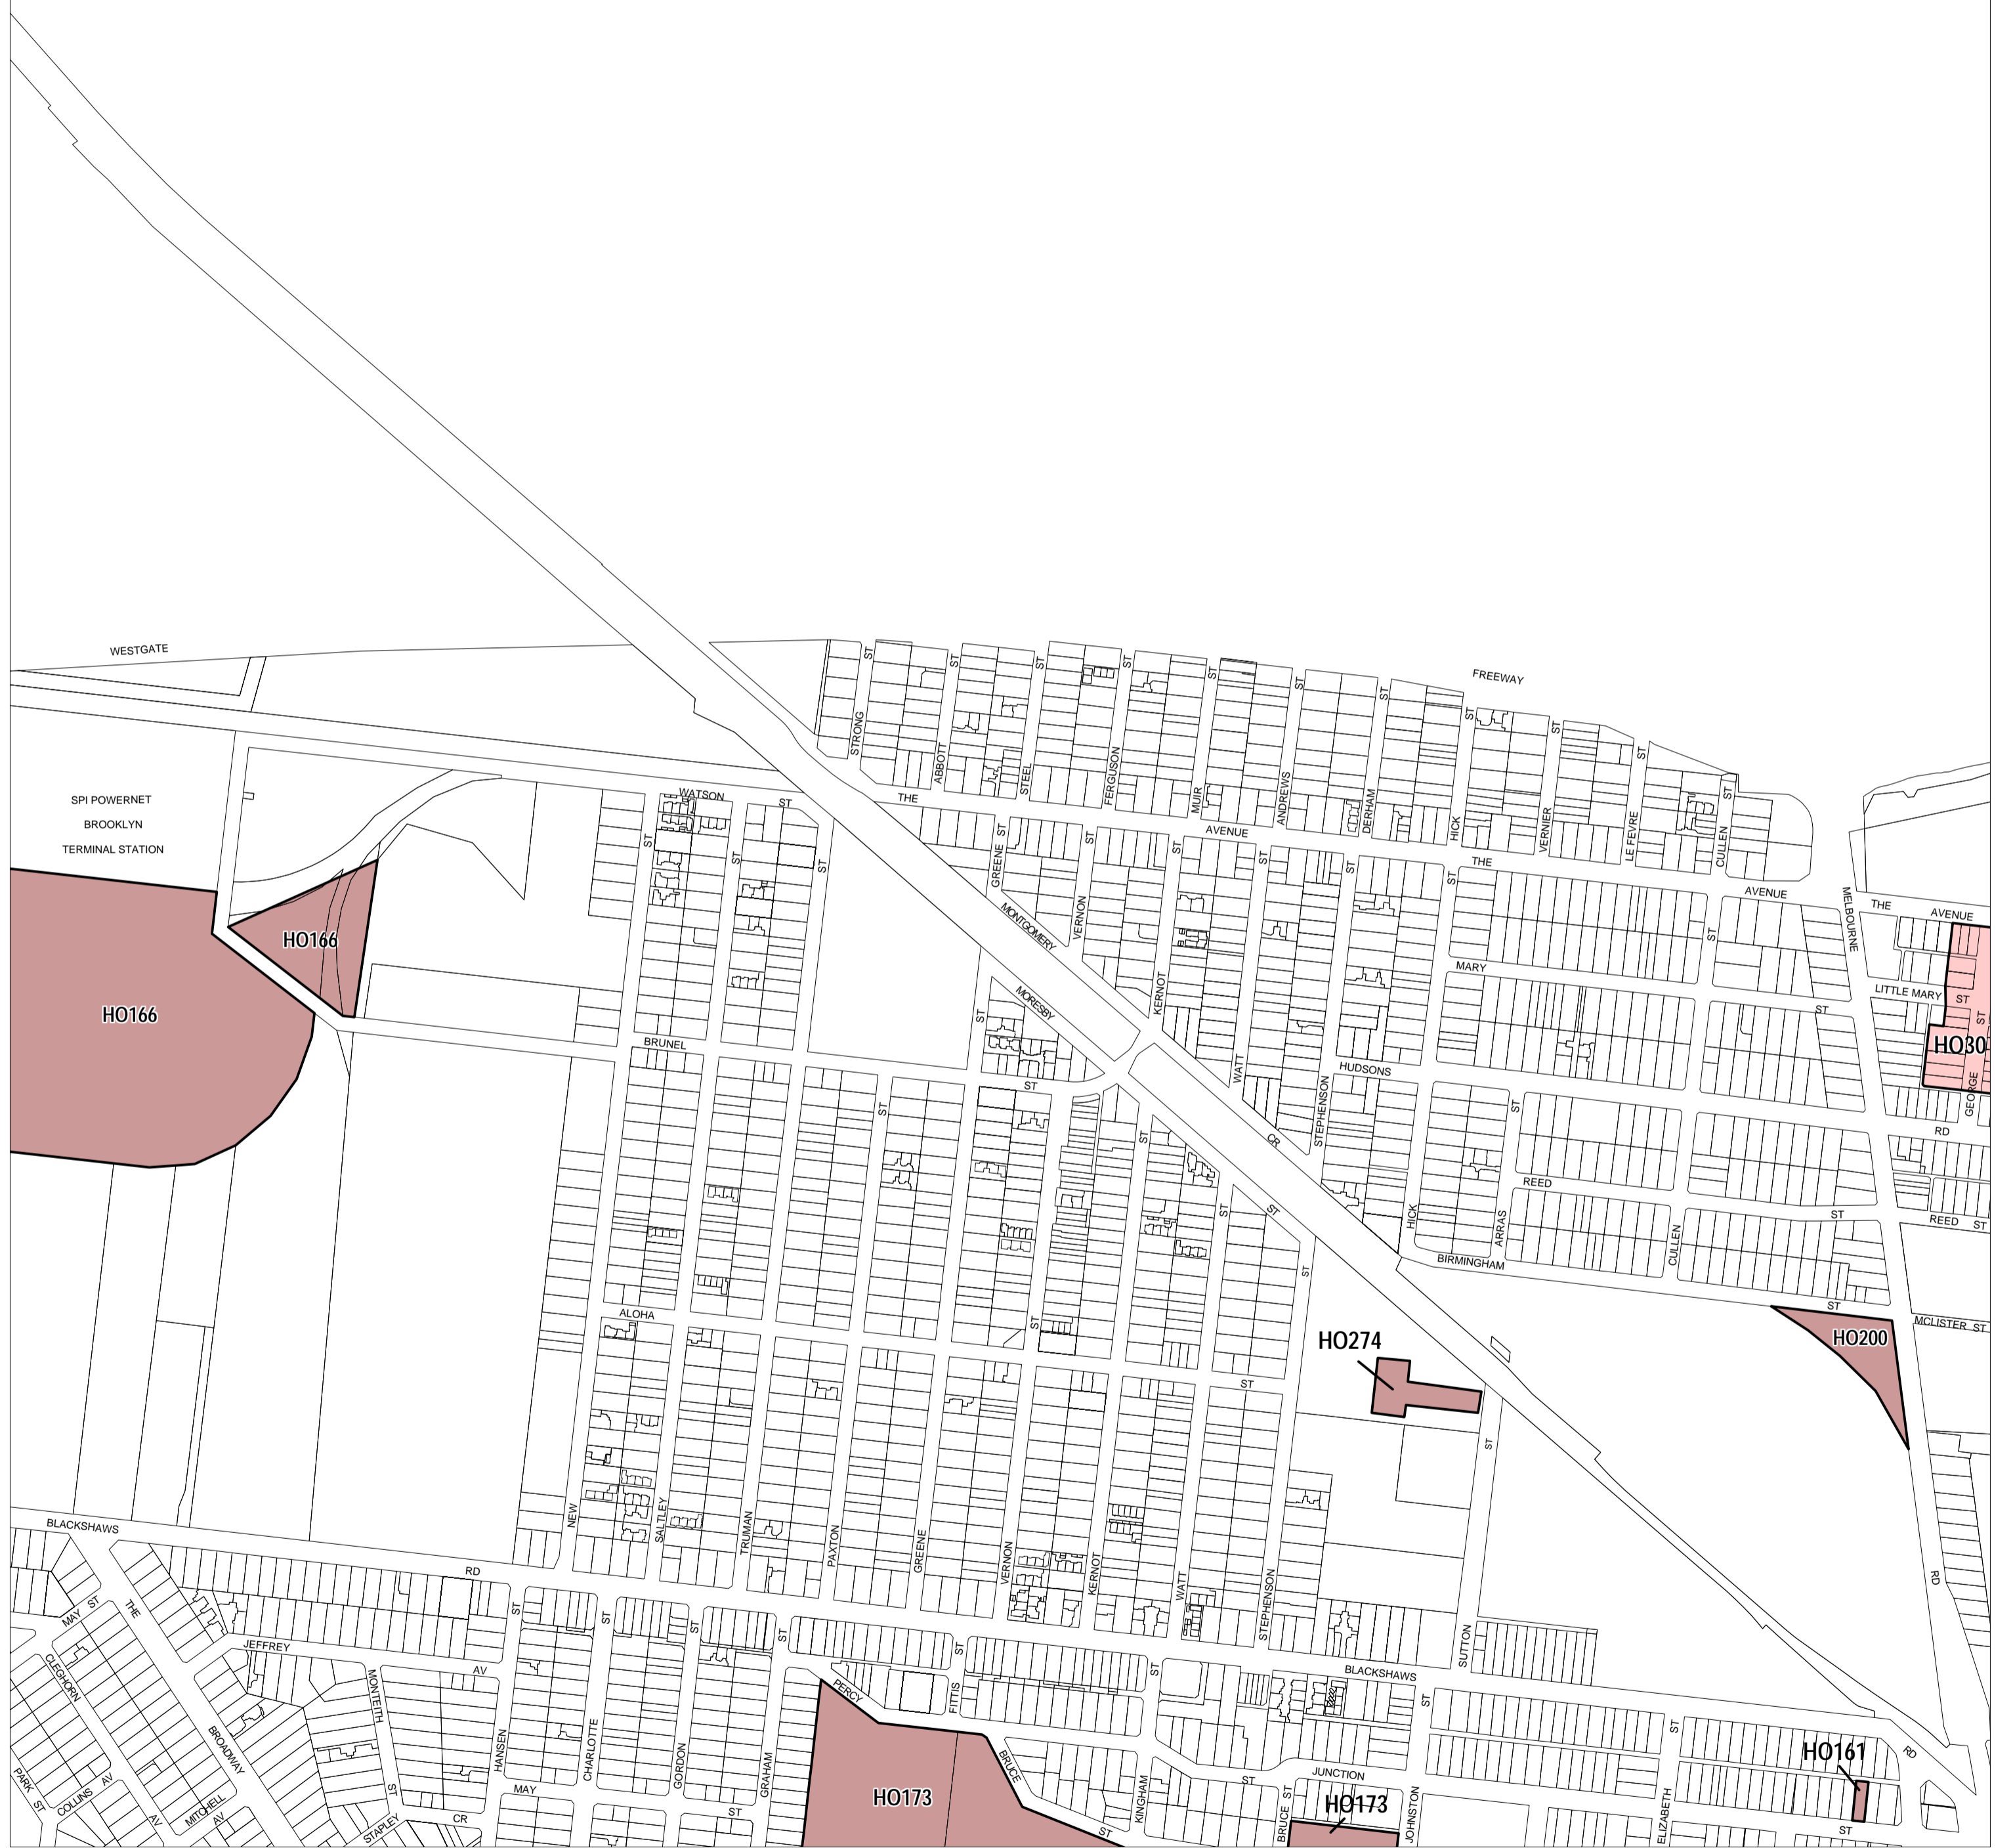

HOBSONS BAY PLANNING SCHEME - LOCAL PROVISION

See MARIBYRNONG PLANNING SCHEME

Overlays
HO Heritage Overlay

AUSTRALIAN MAP GRID ZONE 55

INDEX TO ADJOINING METRIC SERIES MAP

Printed: 1/8/2007

AMENDMENT C34