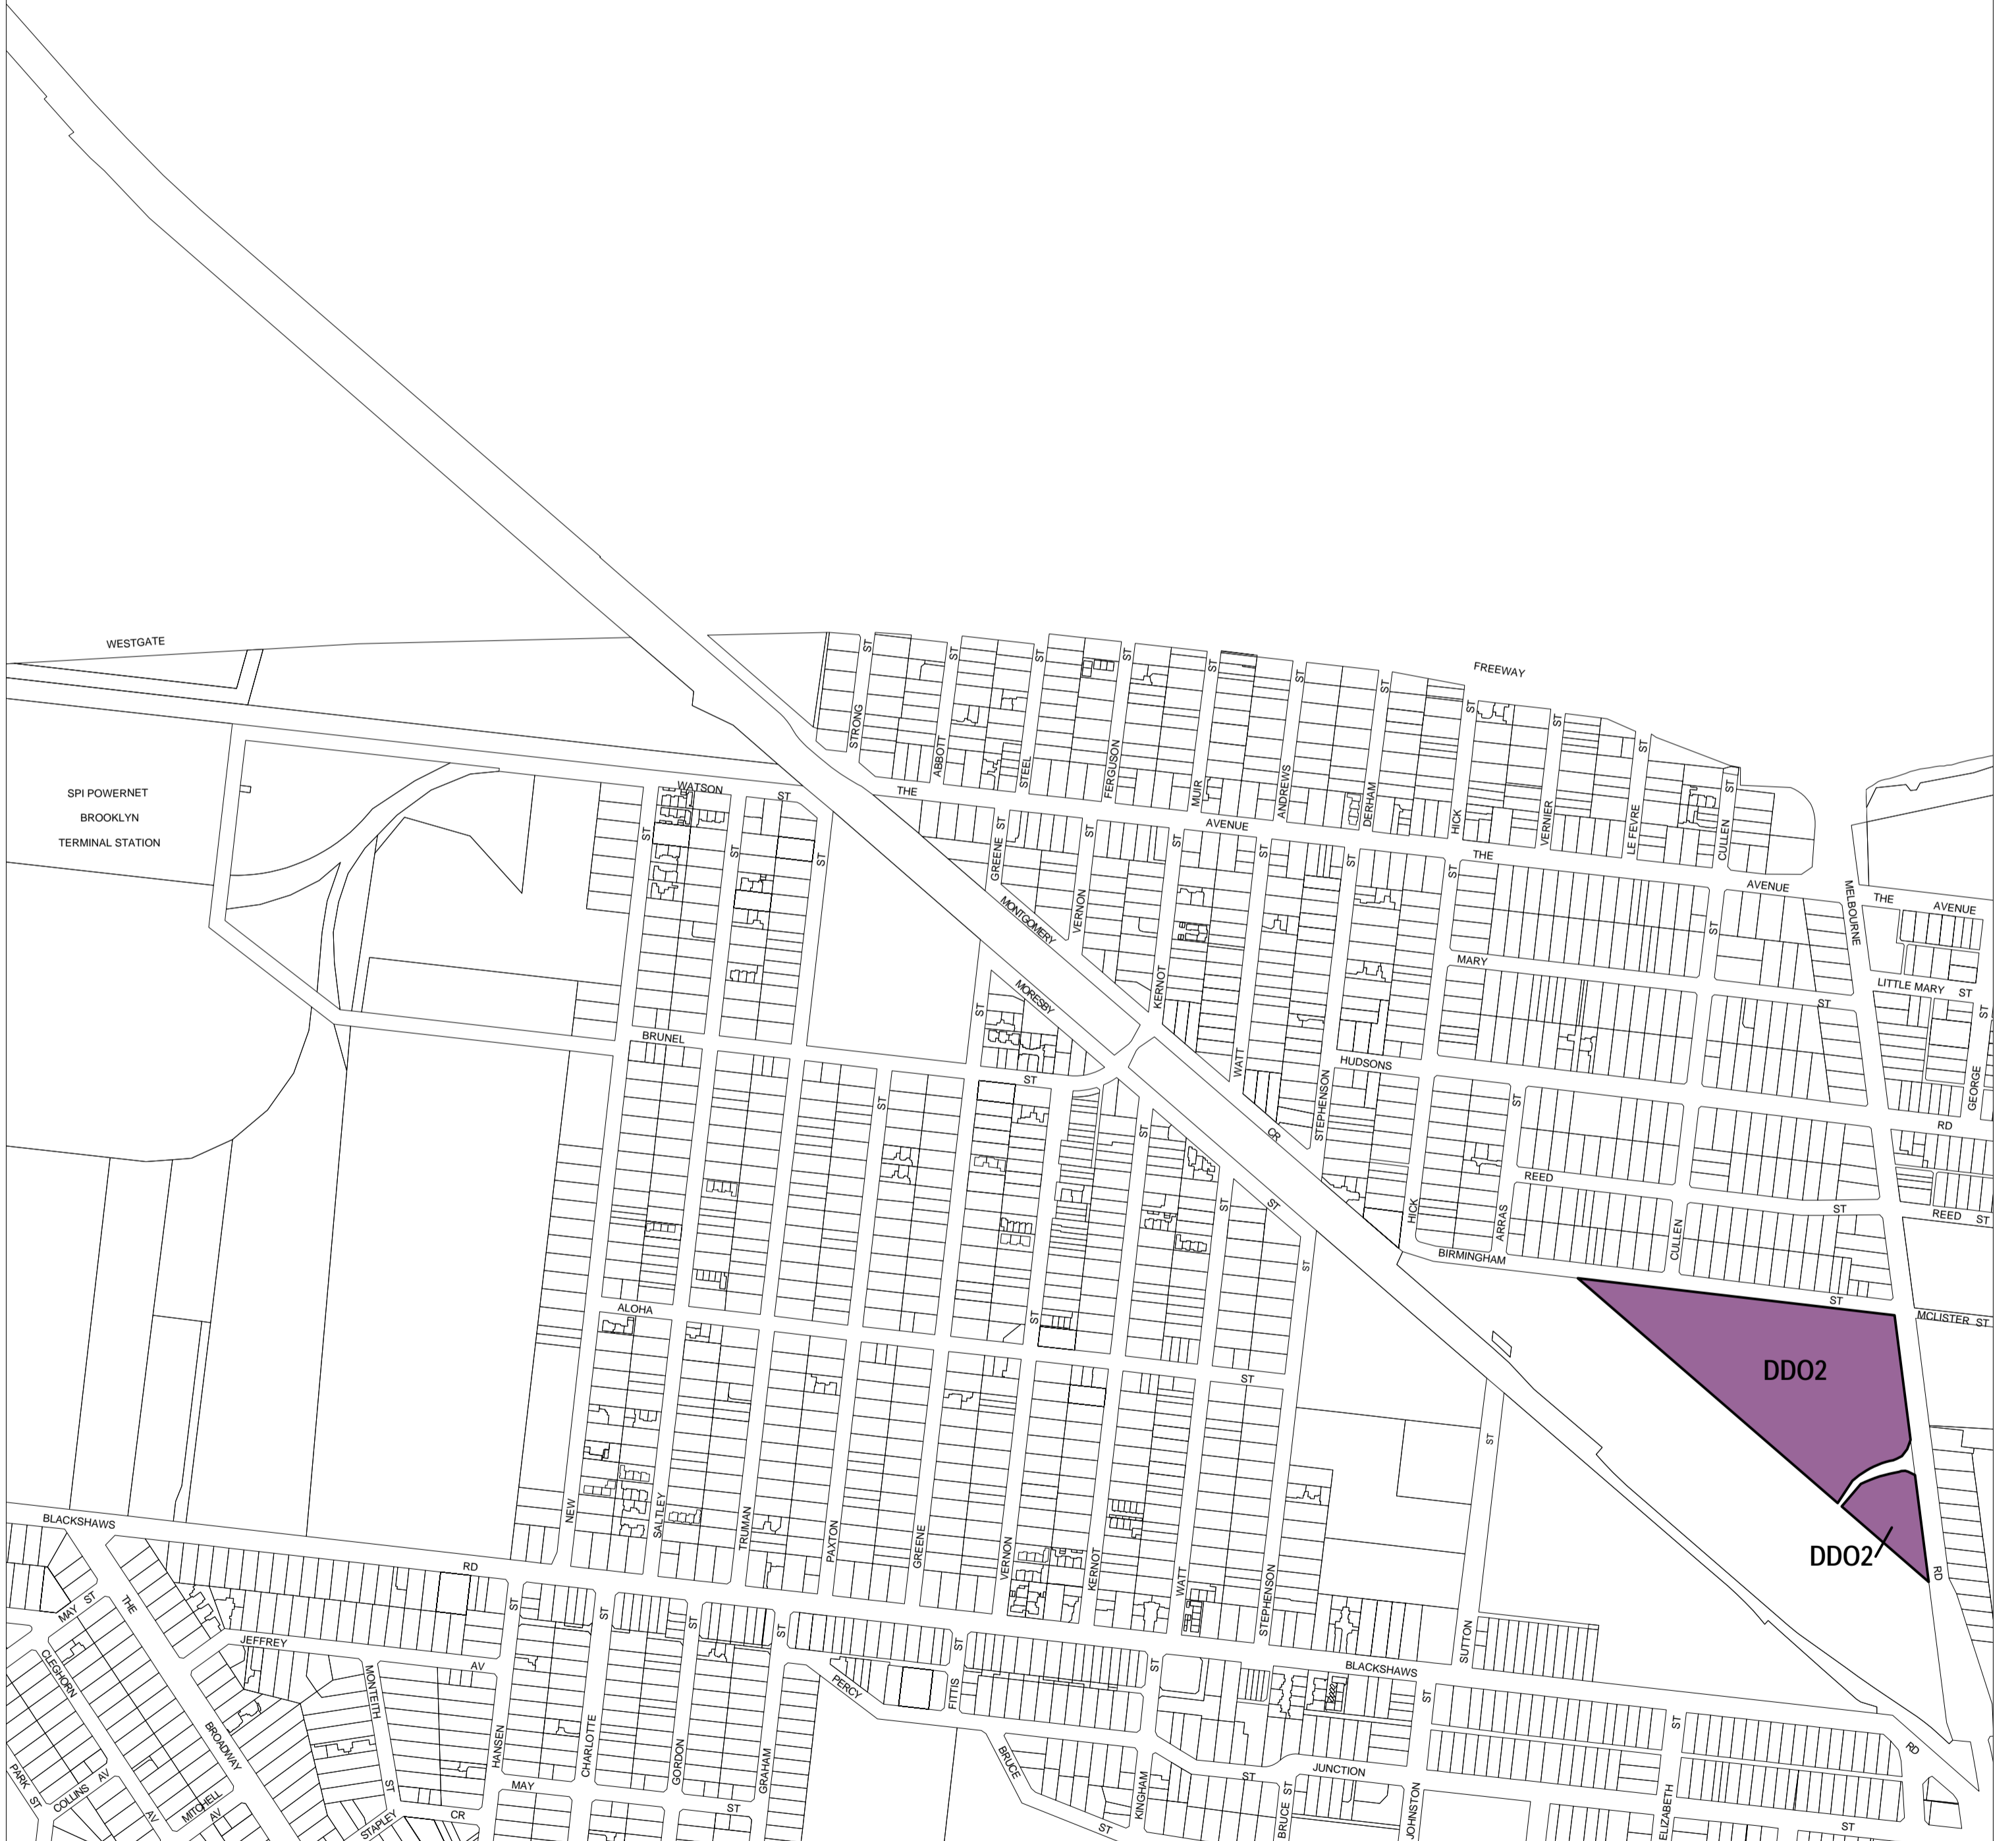

HOBSONS BAY PLANNING SCHEME - LOCAL PROVISION

See MARIBYRNONG PLANNING SCHEME

Overlays

- Design And Development Overlay - Schedule 2

AUSTRALIAN MAP GRID ZONE 55

INDEX TO ADJOINING METRIC SERIES MAP

Printed: 1/8/2007