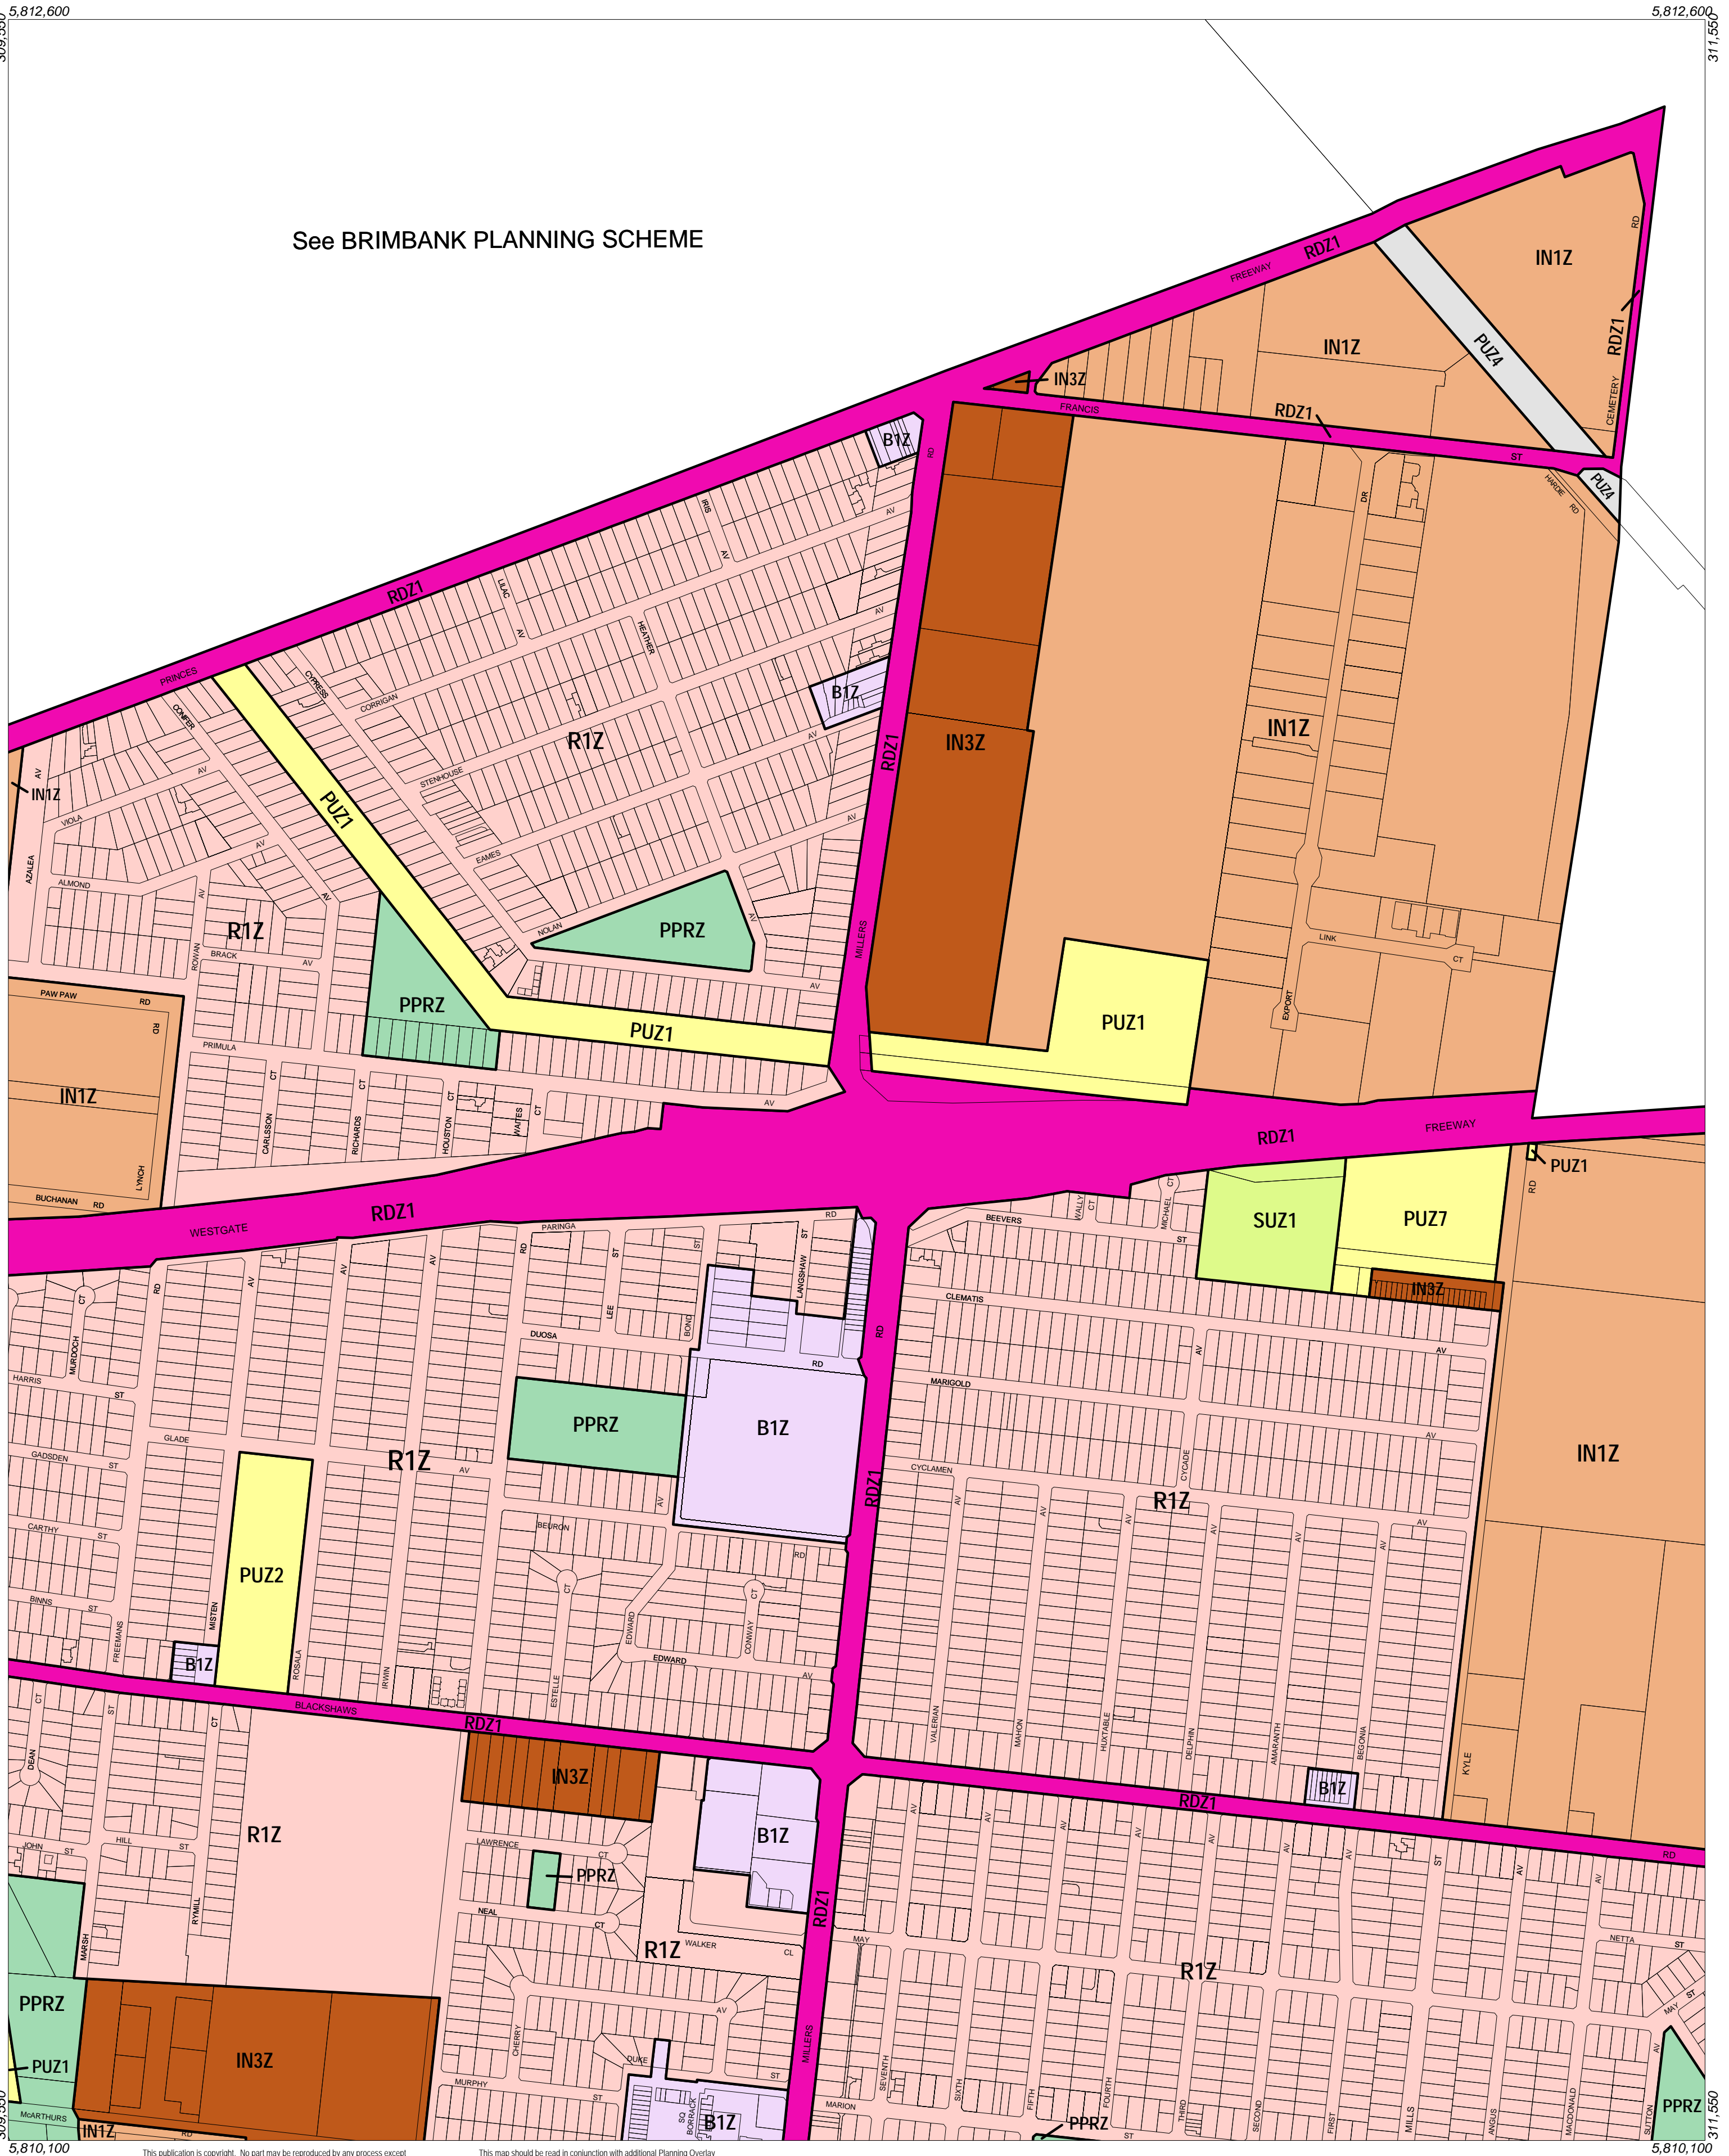

HOBSONS BAY PLANNING SCHEME - LOCAL PROVISION

See BRIMBANK PLANNING SCHEME

Business	Public Land	Public Use Zone Transport
B1Z Business 1 Zone	PPRZ Public Park And Recreation Zone	PUZ4 Public Use Zone Transport
Industrial	PUZ2 Public Use Zone Education	RDZ1 Road Zone Category 1
IN1Z Industrial 1 Zone	PUZ7 Public Use Zone Other Public Use	R1Z Residential 1 Zone
IN3Z Industrial 3 Zone	PUZ1 Public Use Zone Service And Utility	Special Purpose
Public Land		SUZ1 Special Purpose Zone 1
PPRZ Public Park And Recreation Zone		
PUZ2 Public Use Zone Education		
PUZ7 Public Use Zone Other Public Use		
PUZ1 Public Use Zone Service And Utility		