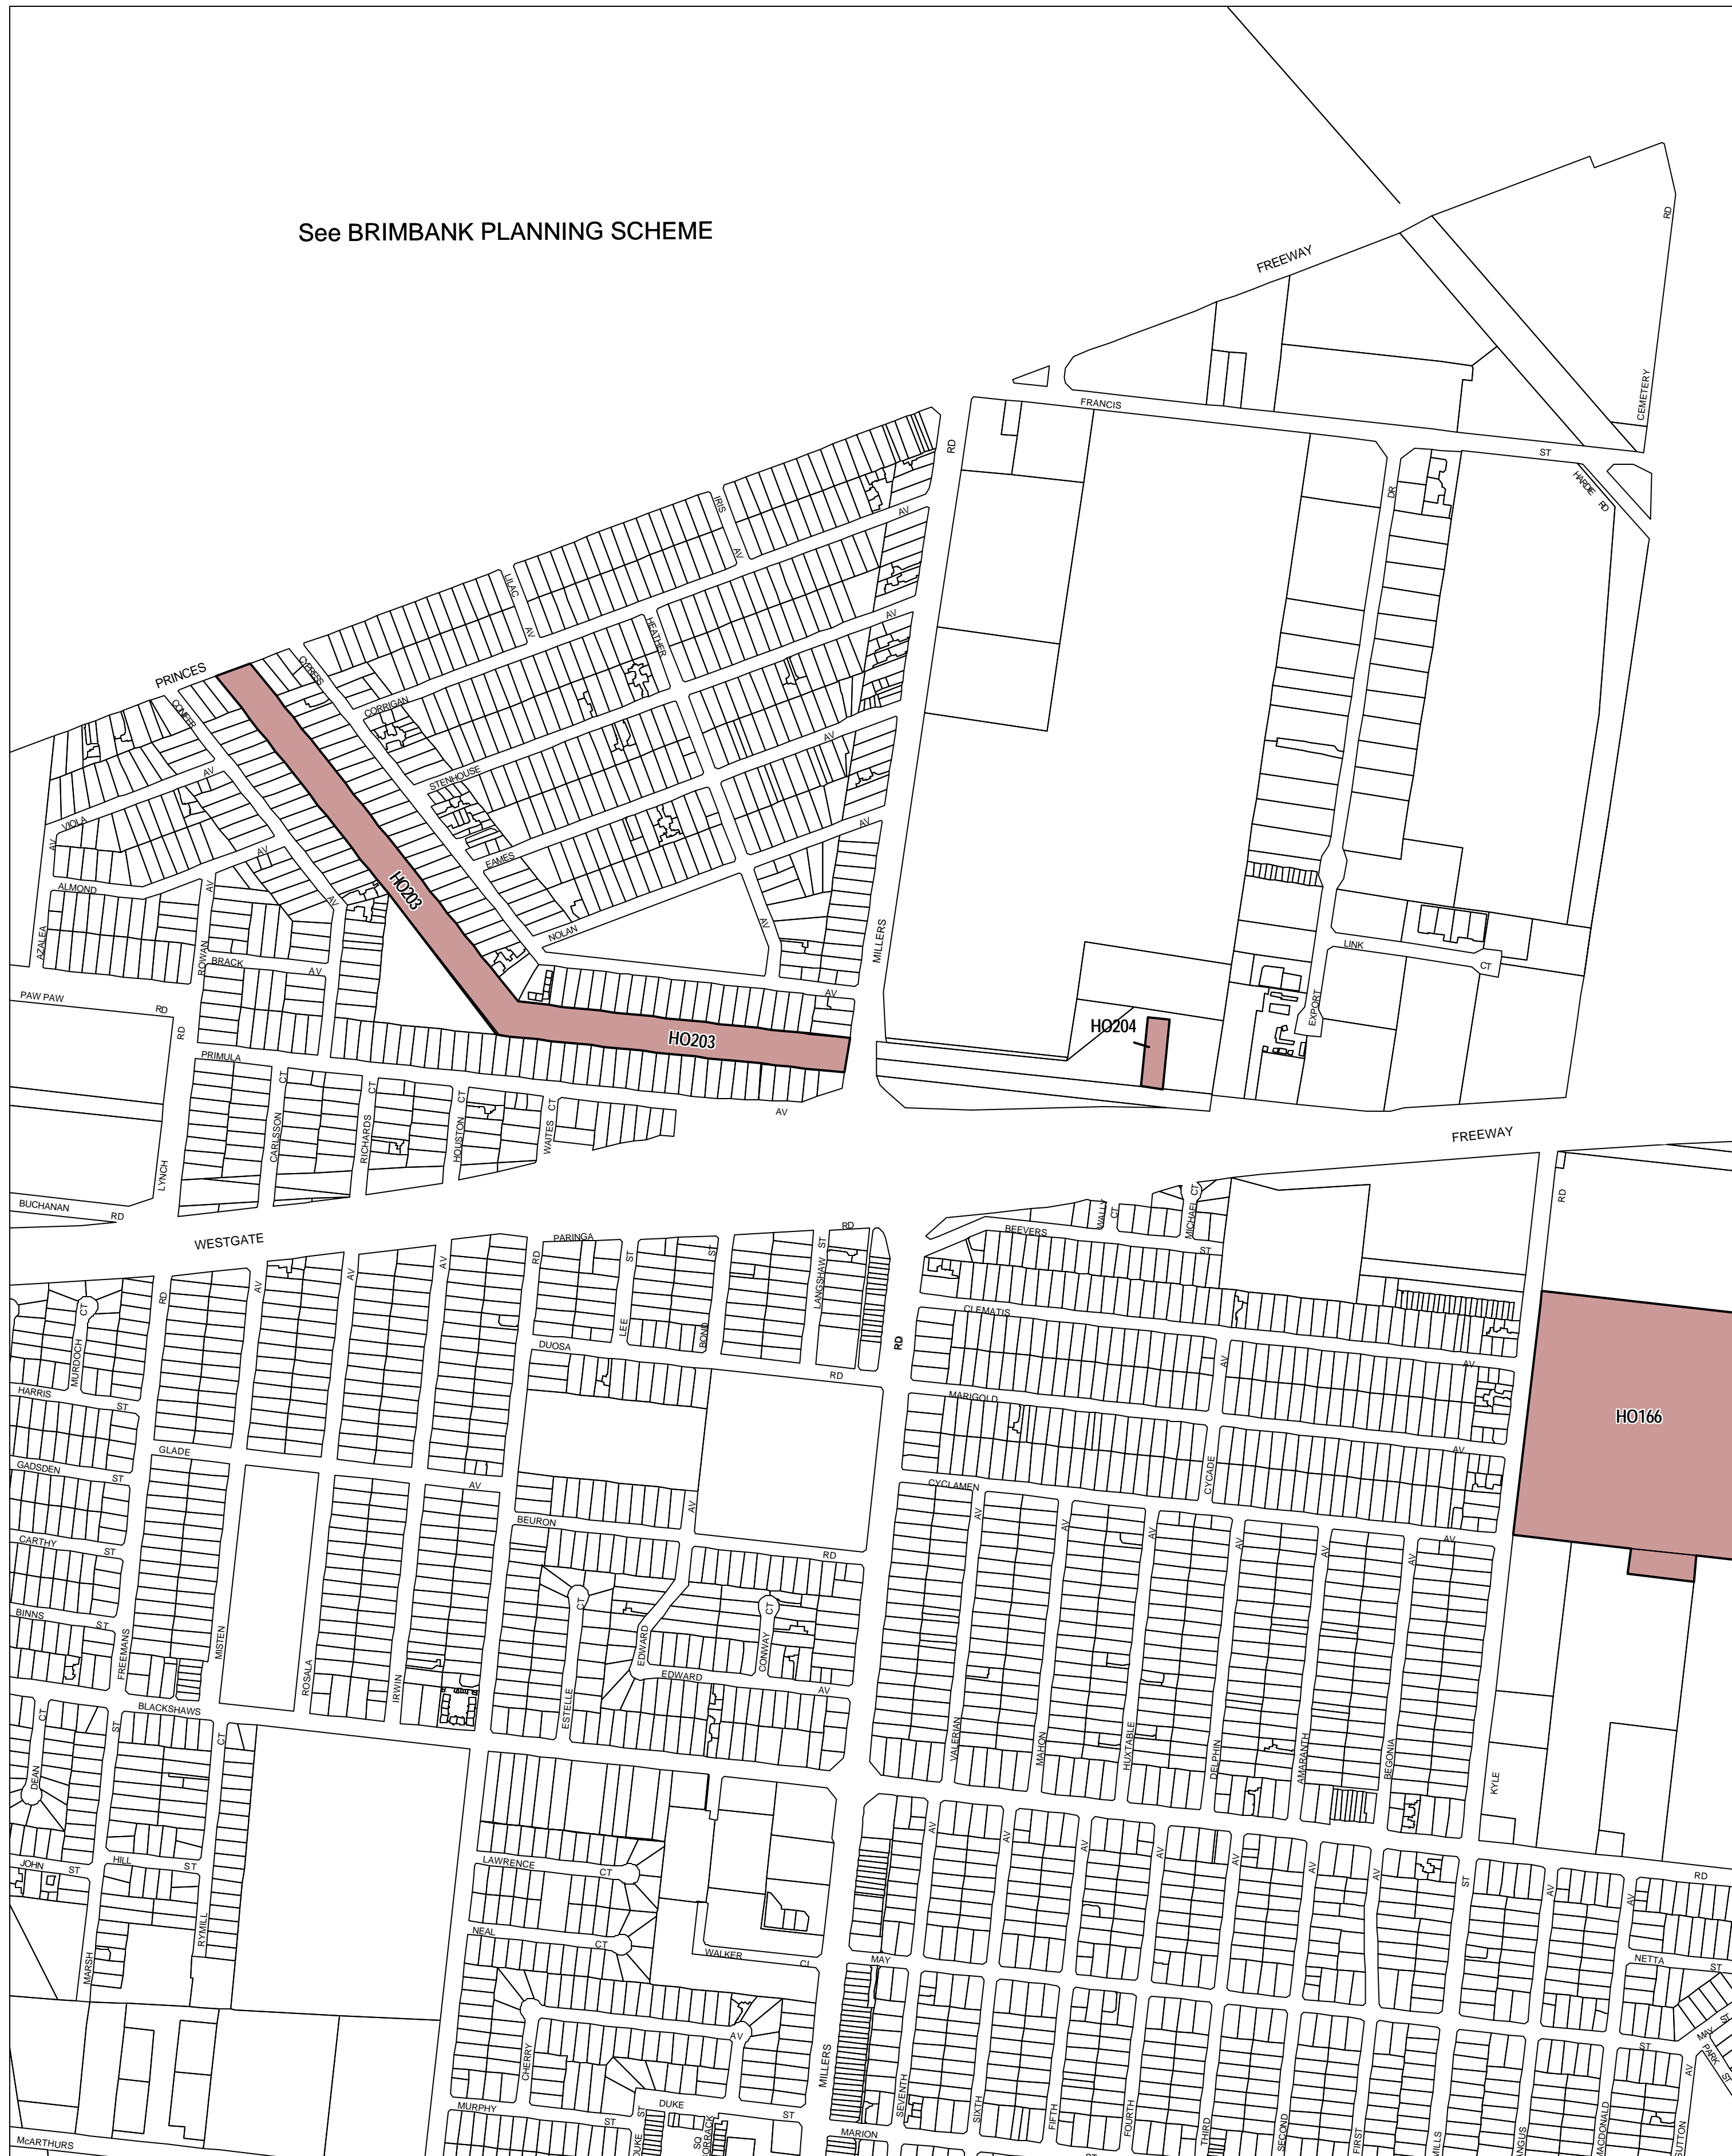

HOBSONS BAY PLANNING SCHEME - LOCAL PROVISION

See BRIMBANK PLANNING SCHEME

Overlays

- Heritage Overlay

100 10 100 200 300 400 500 m

AUSTRALIAN MAP GRID ZONE 55

INDEX TO ADJOINING METRIC SERIES MAP

	1	2	3	4	
	7	8	9	10	11
12	13	14	15	16	17
18	19	20	21	22	23

Printed: 7/9/2009

AMENDMENT C66