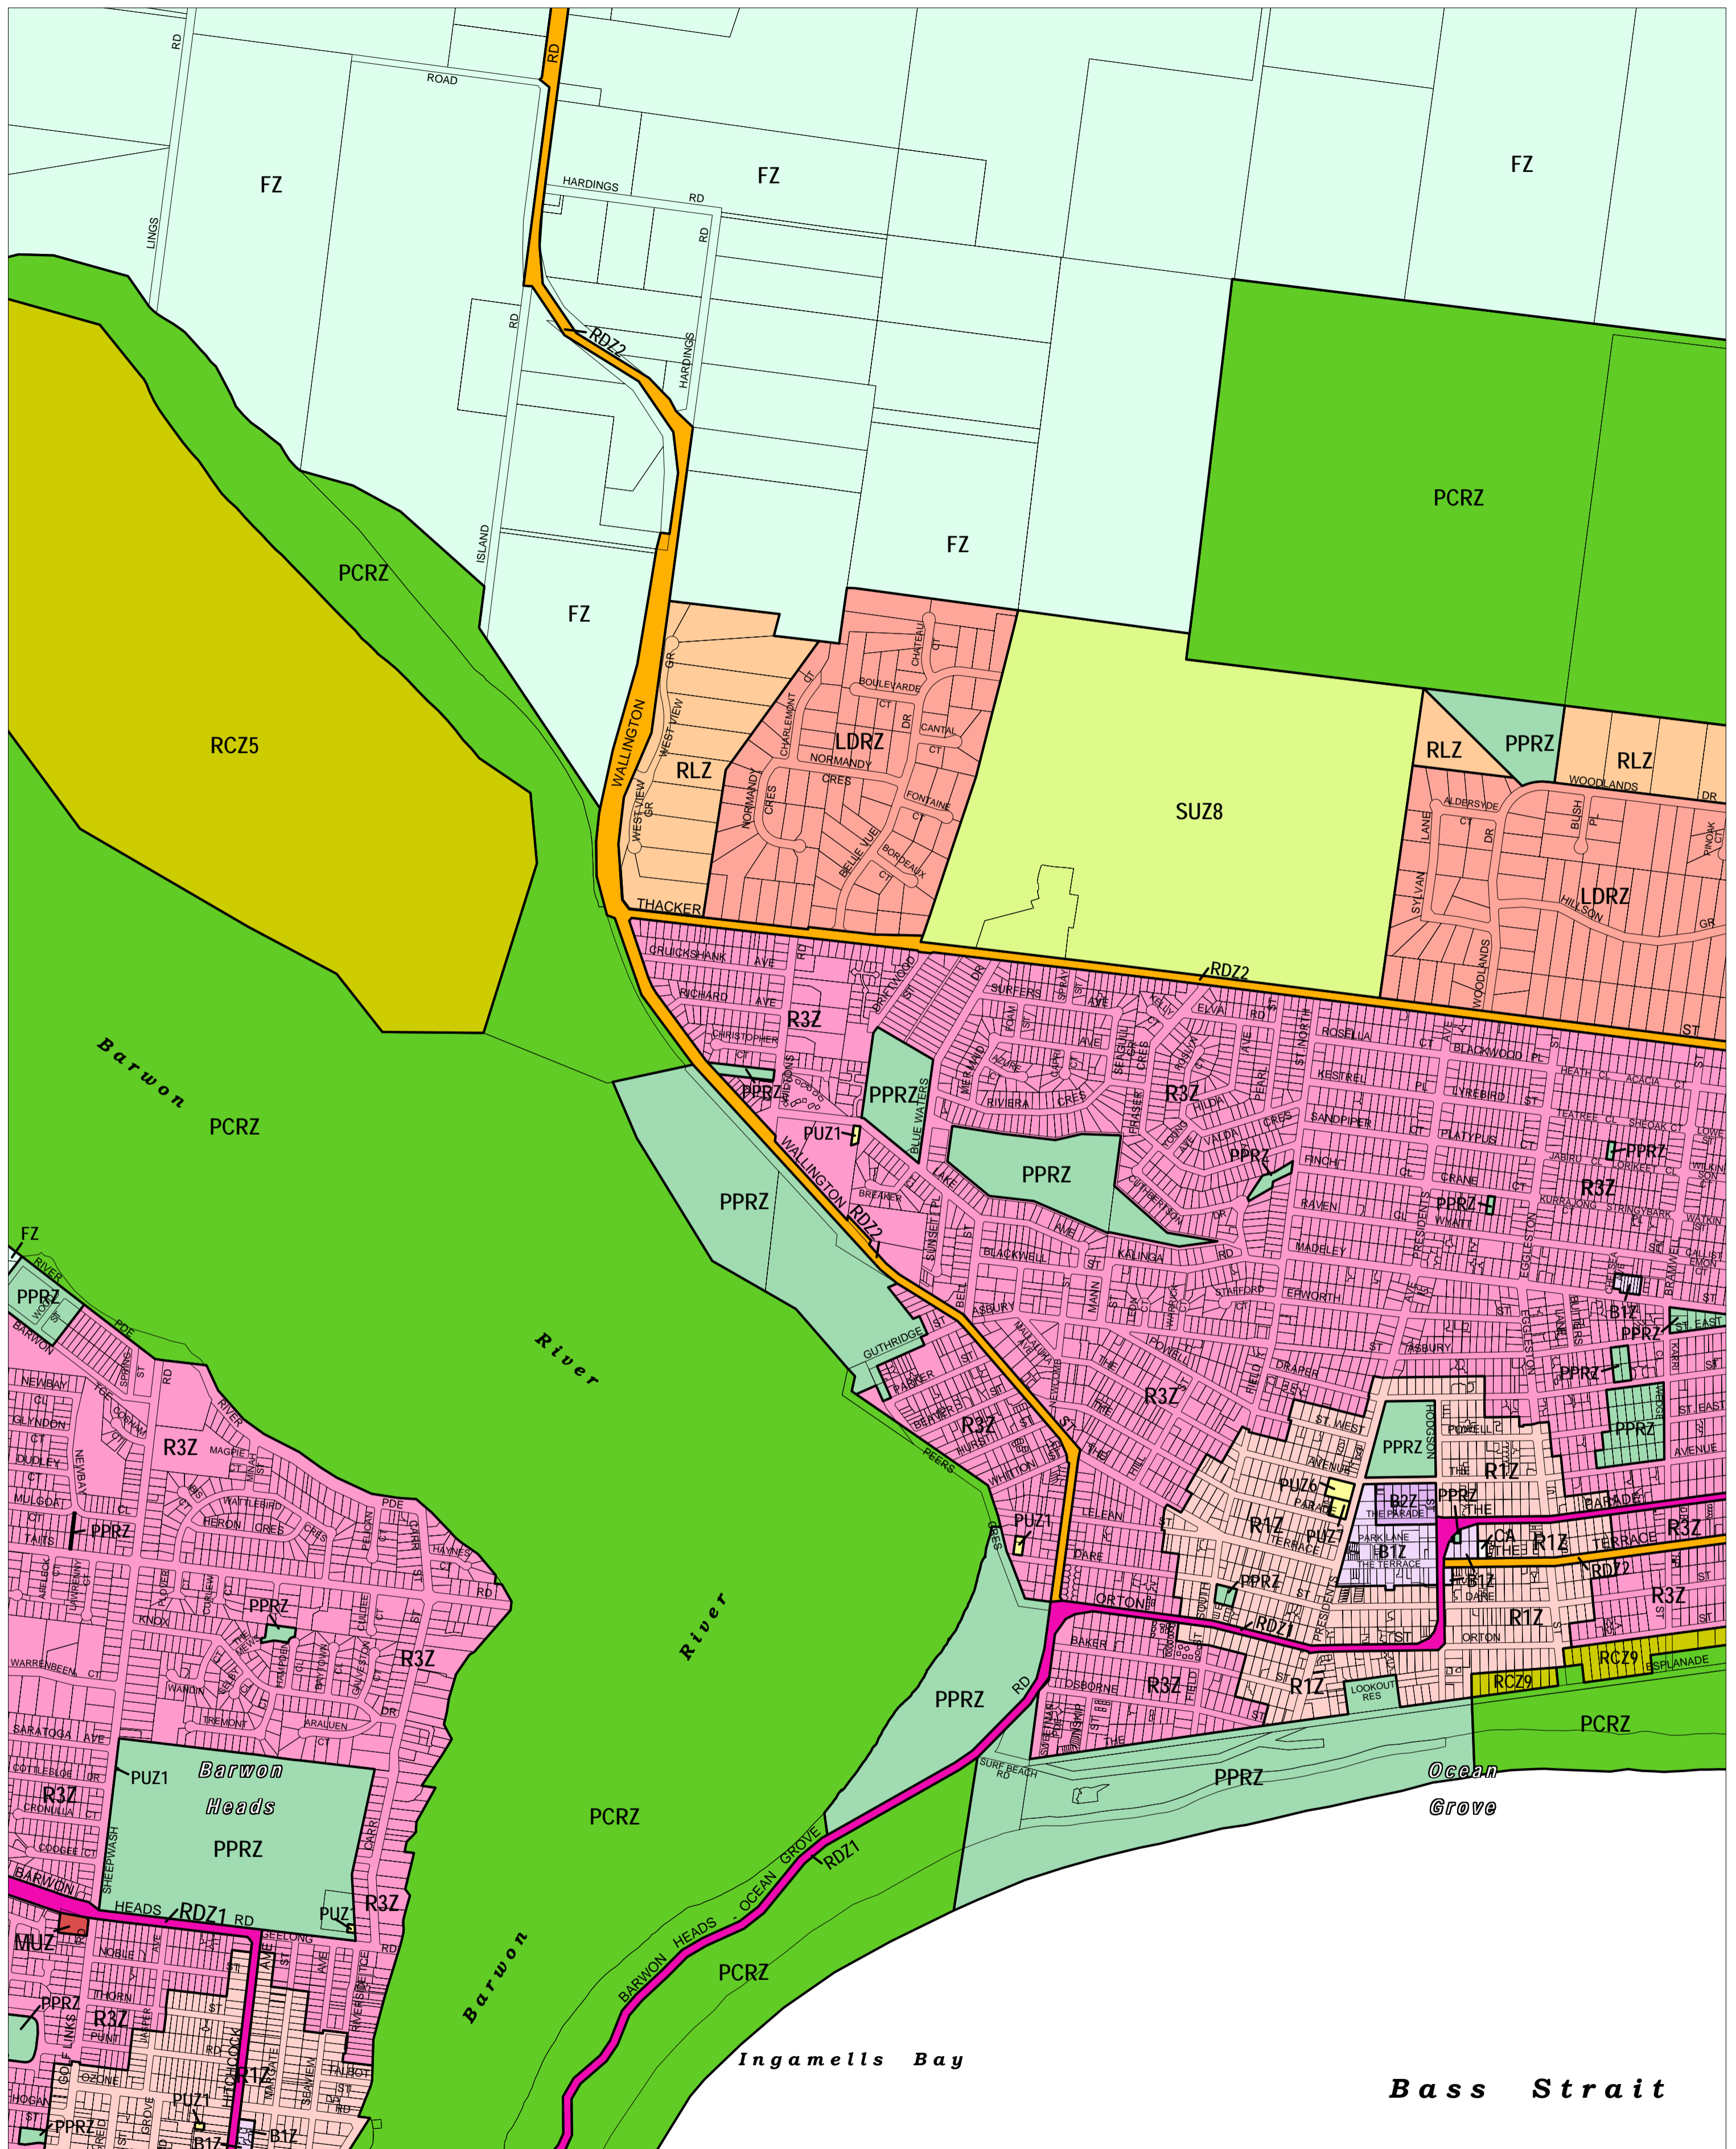

GREATER GEELONG PLANNING SCHEME - LOCAL PROVISION