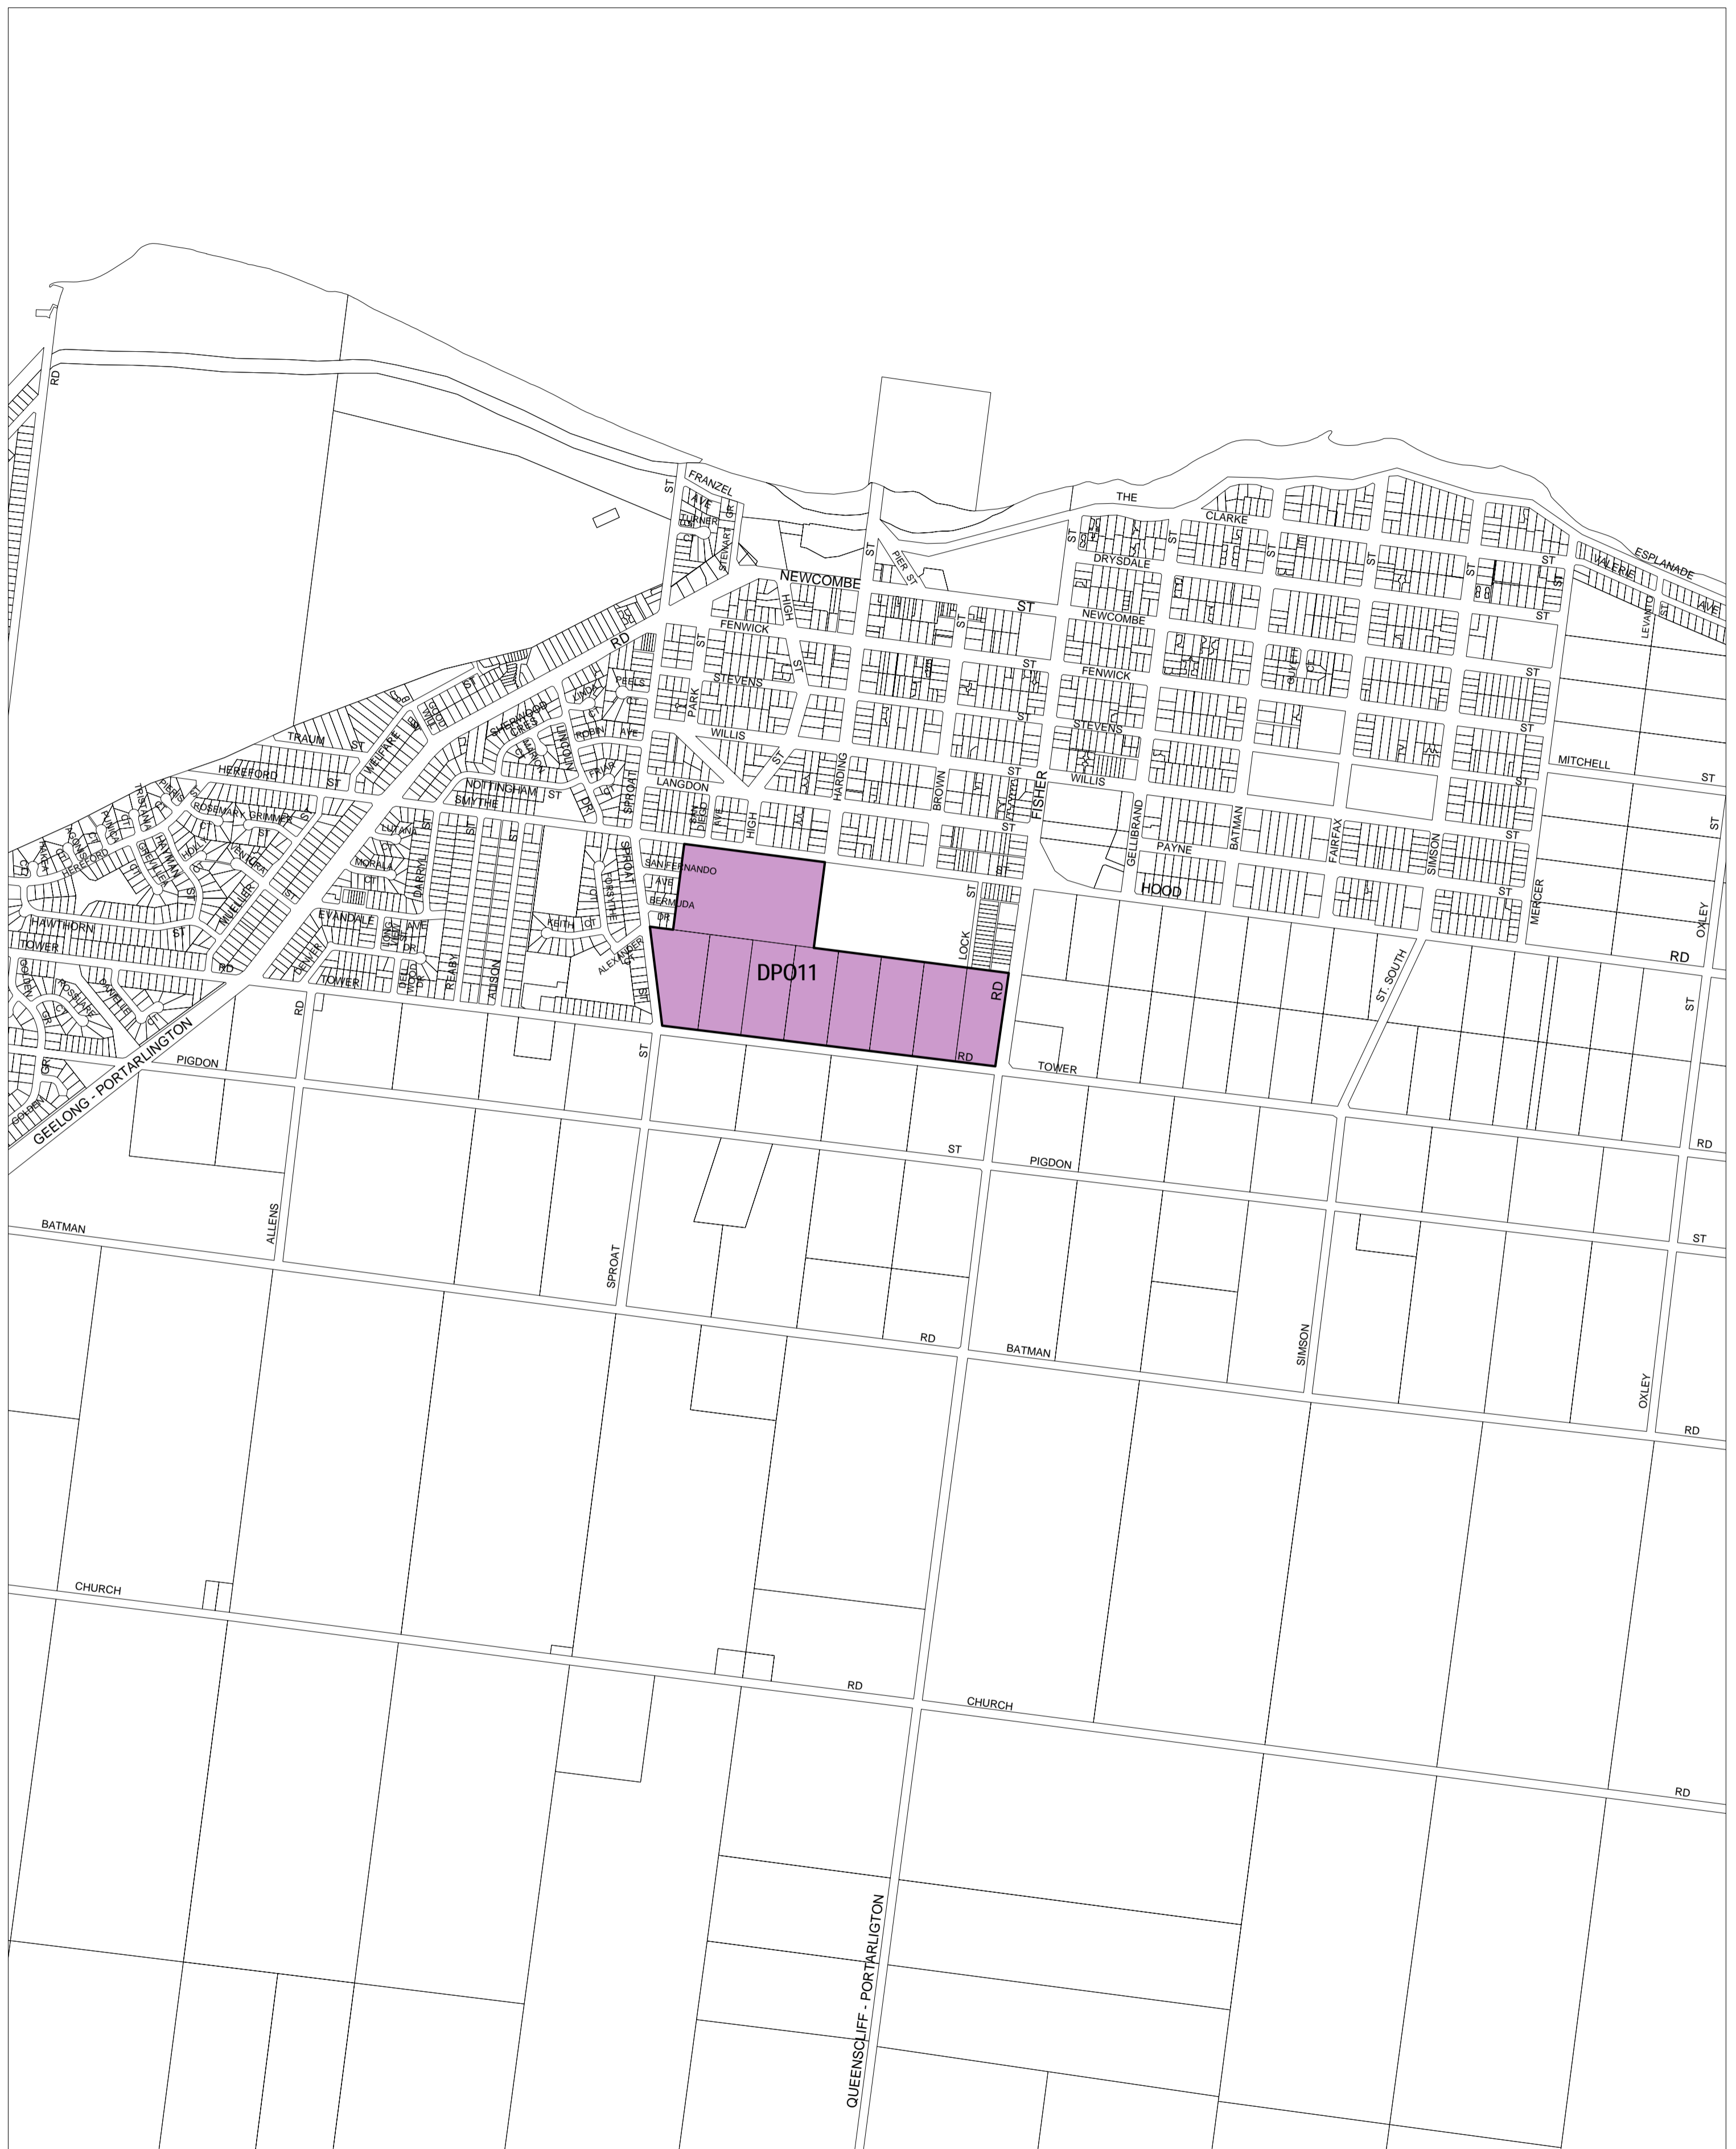

GREATER GEELONG PLANNING SCHEME - LOCAL PROVISION

Overlays

Development Plan Overlay - Schedule 11

200 0 200 400 600 800 1000 m

AUSTRALIAN MAP GRID ZONE 55

INDEX TO ADJOINING METRIC SERIES MAP

1	2	3	4
5	6	7	8
9	10	11	12
13	14	15	16
17	18	19	20
21	22	23	24
25	26	27	28
29	30	31	32
33	34	35	36
37	38	39	40

Printed: 25/2/2008

AMENDMENT C134