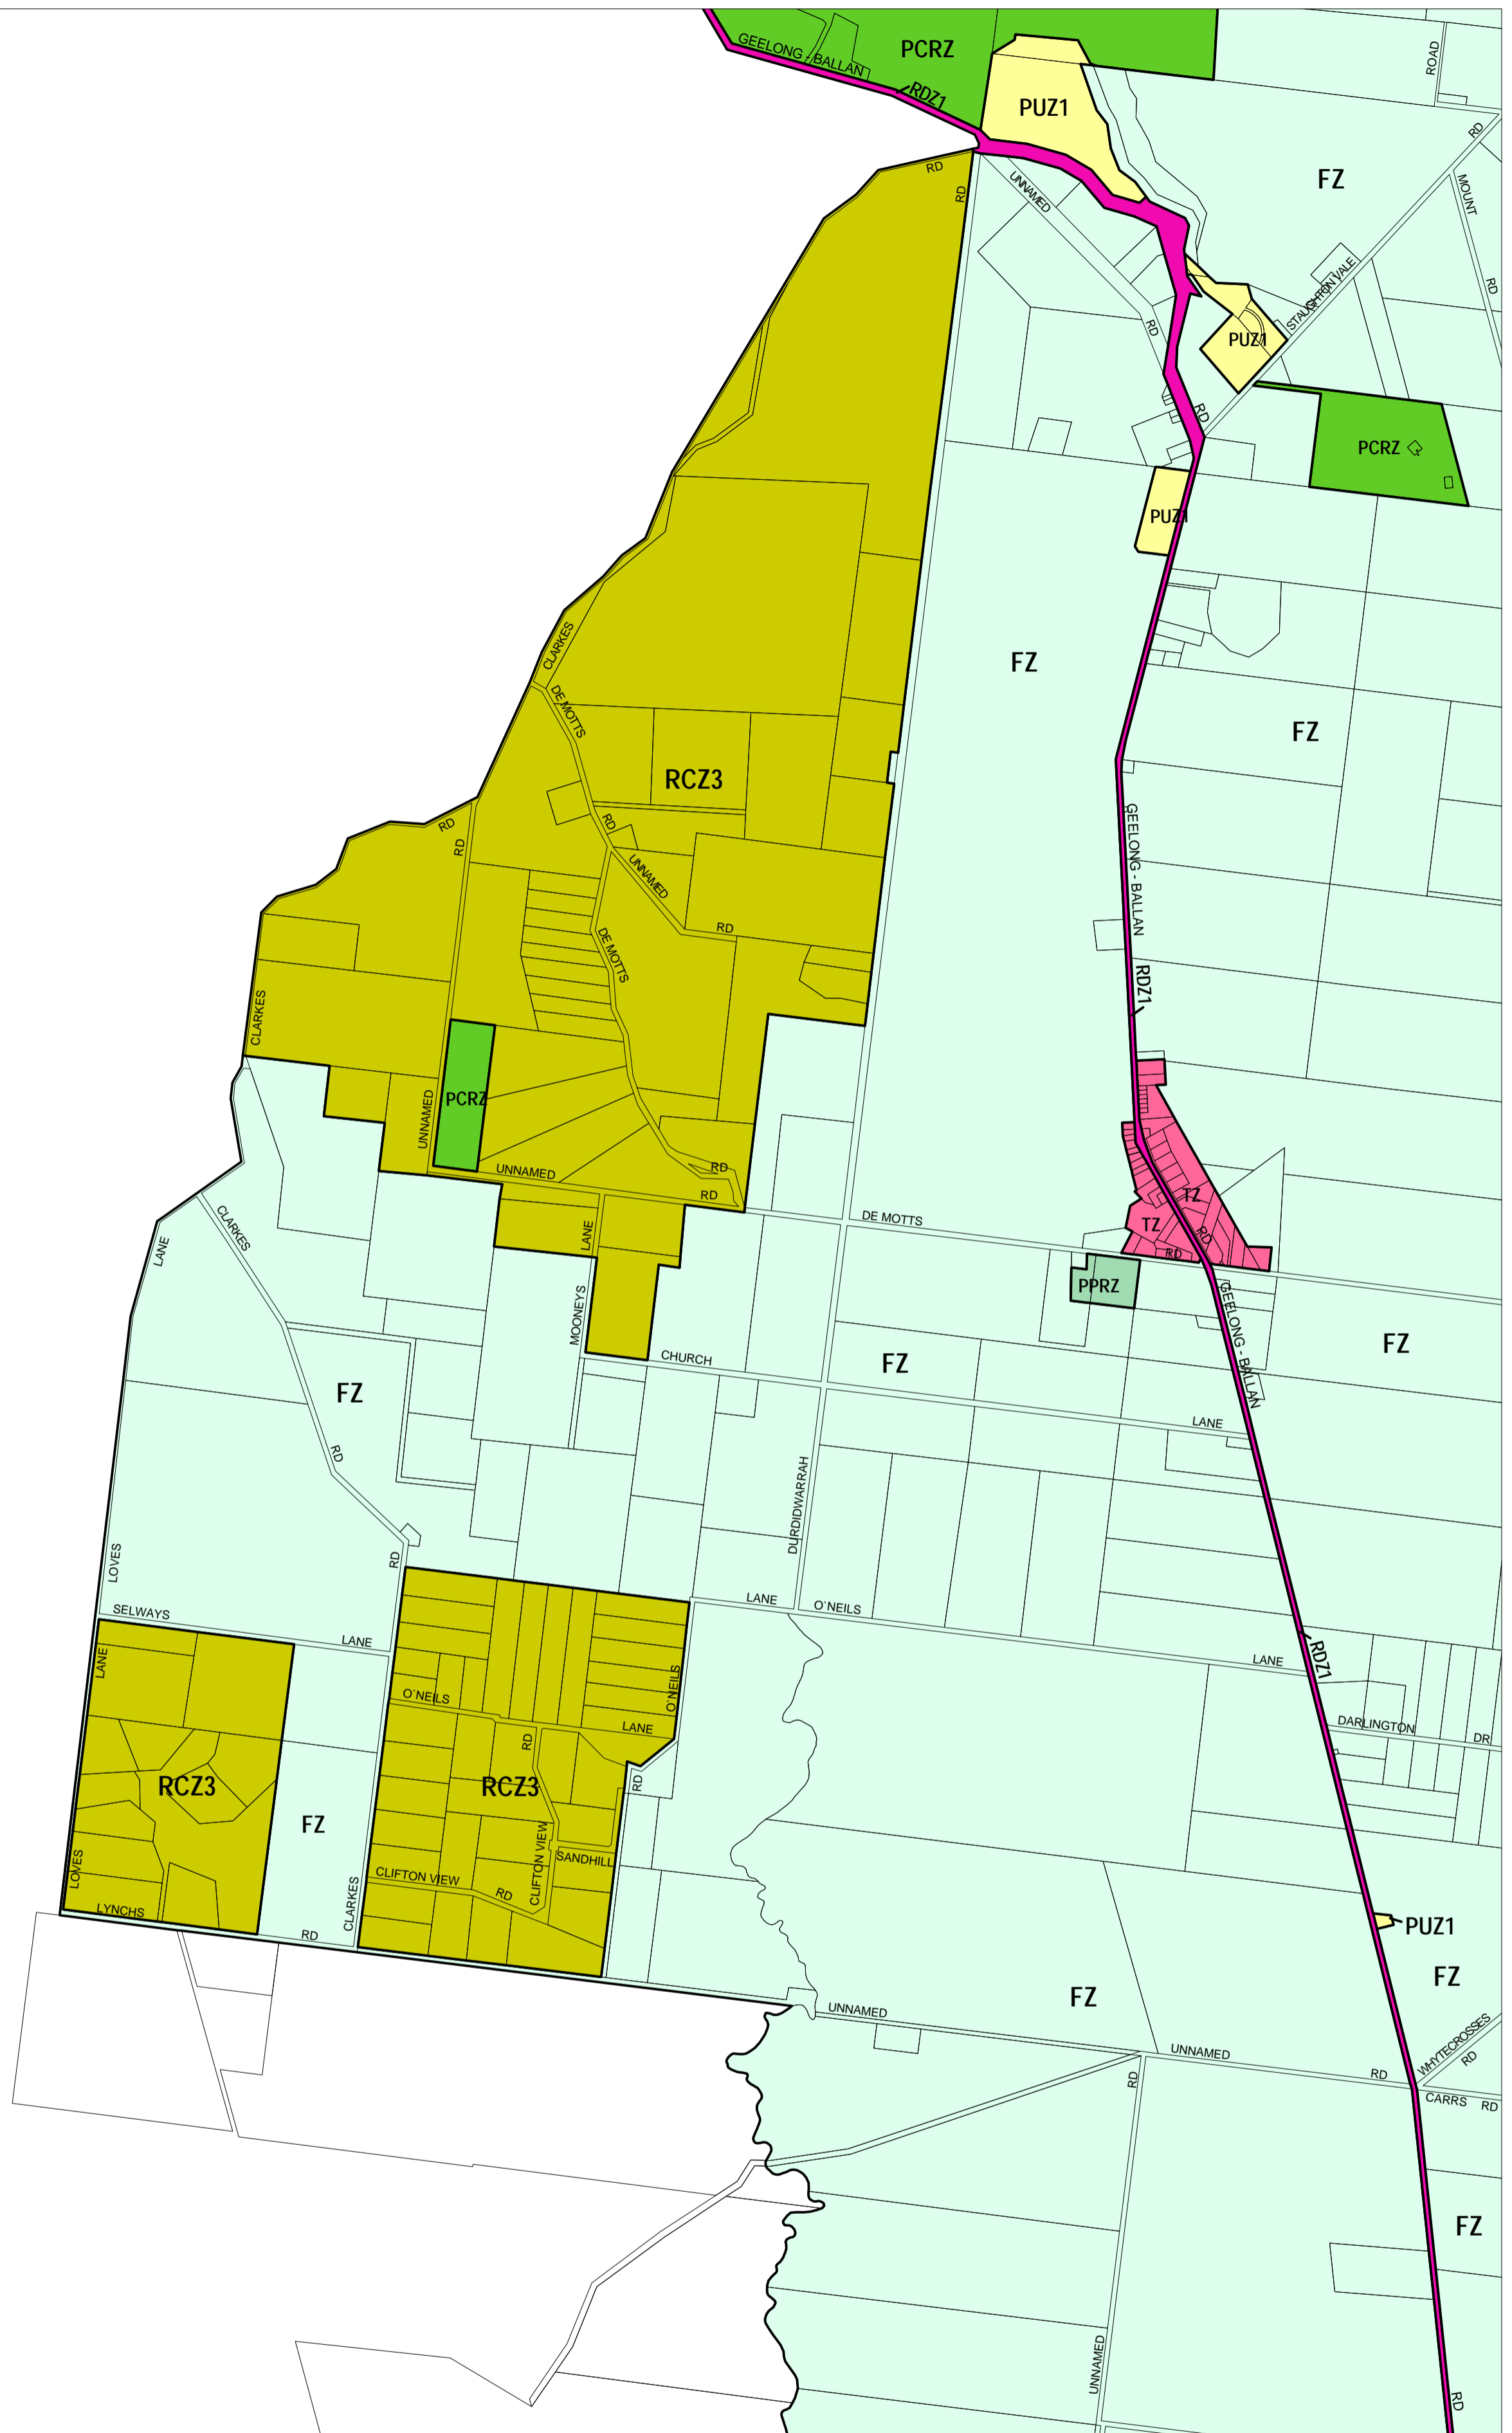

GREATER GEELONG PLANNING SCHEME - LOCAL PROVISION

1. **Public Land**
2. PCRZ Public Conservation And Resource Zone
   - PPRZ Public Park And Recreation Zone
   - PUZ1 Public Use Zone - Service And Utility
3. **Road**
4. RDZ1 Road Zone - Category 1
5. **Residential**
6. TZ Township Zone
7. **Rural**
8. FZ Farming Zone
   - RCZ3 Rural Conservation Zone - Schedule 3

AUSTRALIAN MAP GRID ZONE 55

INDEX TO ADJOINING METRIC SERIES MAP

1	2	3	4
5	6	7	8
9	10	11	12
13	14	15	16
17	18	19	20
21	22	23	24
25	26	27	28
29	30	31	32
33	34	35	36
37	38	39	40
41	42	43	44
45	46	47	48
49	50	51	52
53	54	55	56
57	58	59	60
61	62	63	64
65	66	67	68
69	70	71	72
73	74	75	76
77	78	79	80
81	82	83	84
85	86	87	88
89	90	91	92

Printed: 15/6/2007

AMENDMENT C130