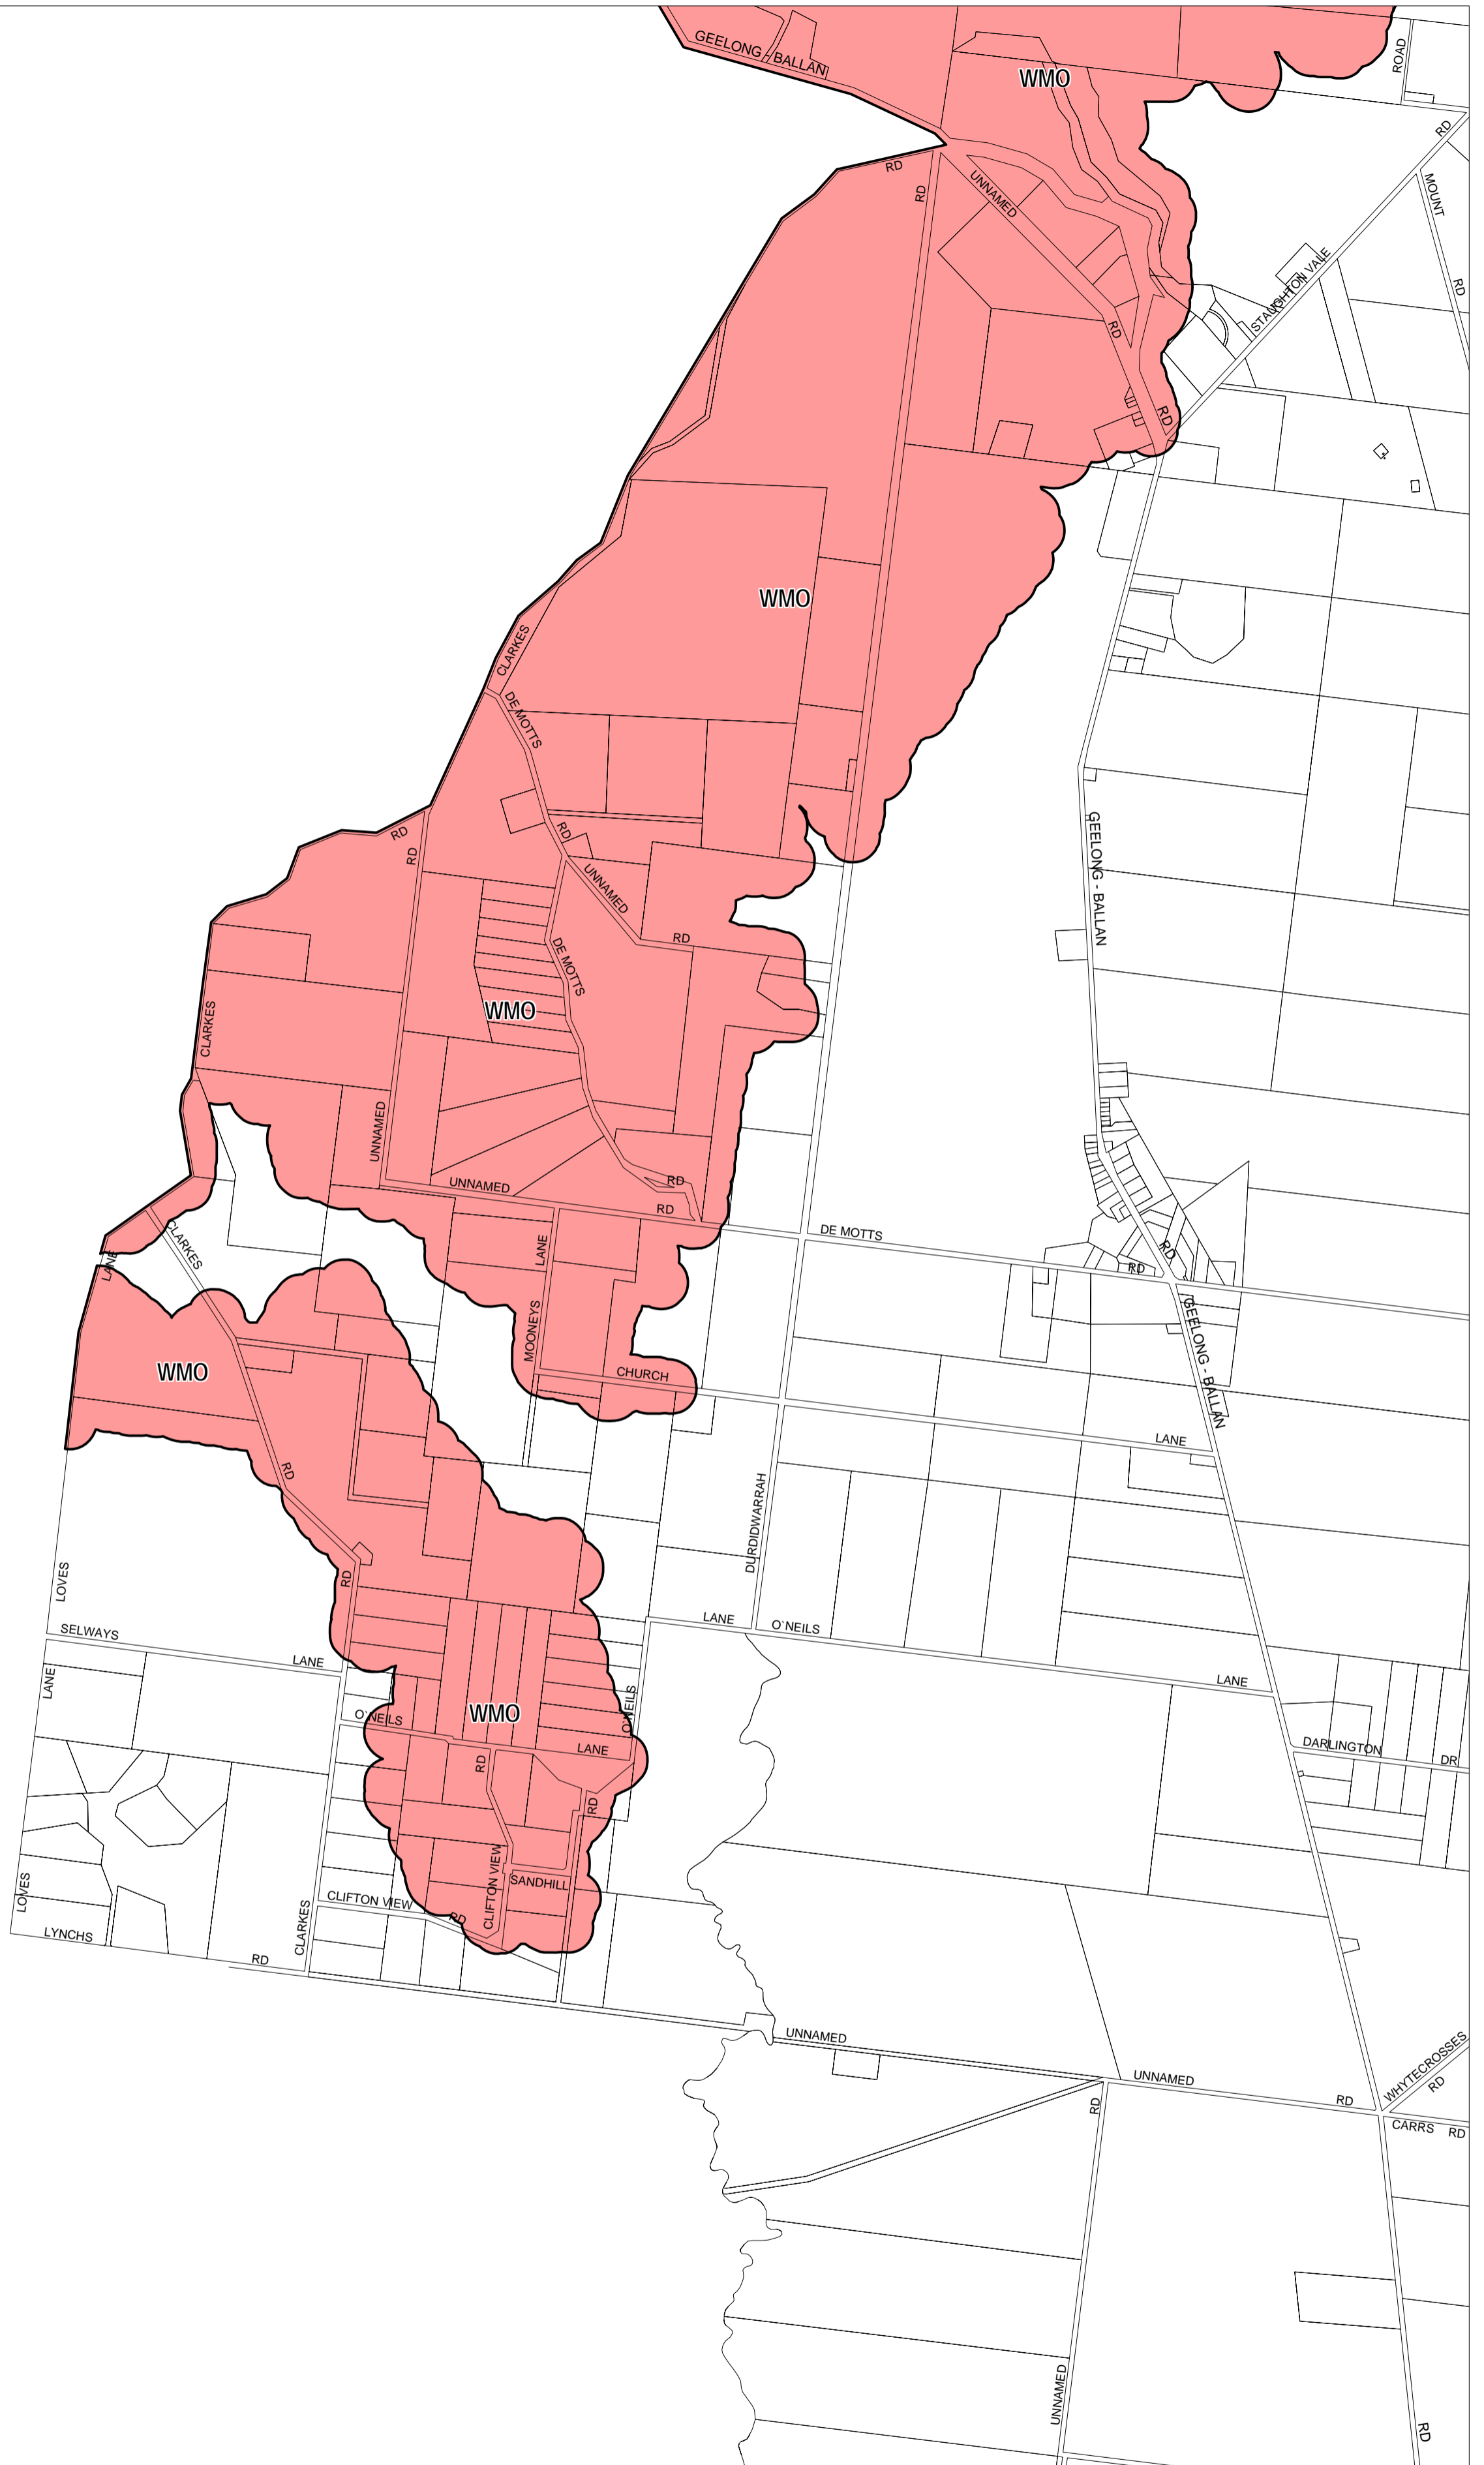

GREATER GEELONG PLANNING SCHEME - LOCAL PROVISION

Overlays

WMO Wildfire Management Overlay

AUSTRALIAN MAP GRID ZONE 55

INDEX TO ADJOINING METRIC SERIES MAP

Printed: 3/7/2009

AMENDMENT C172