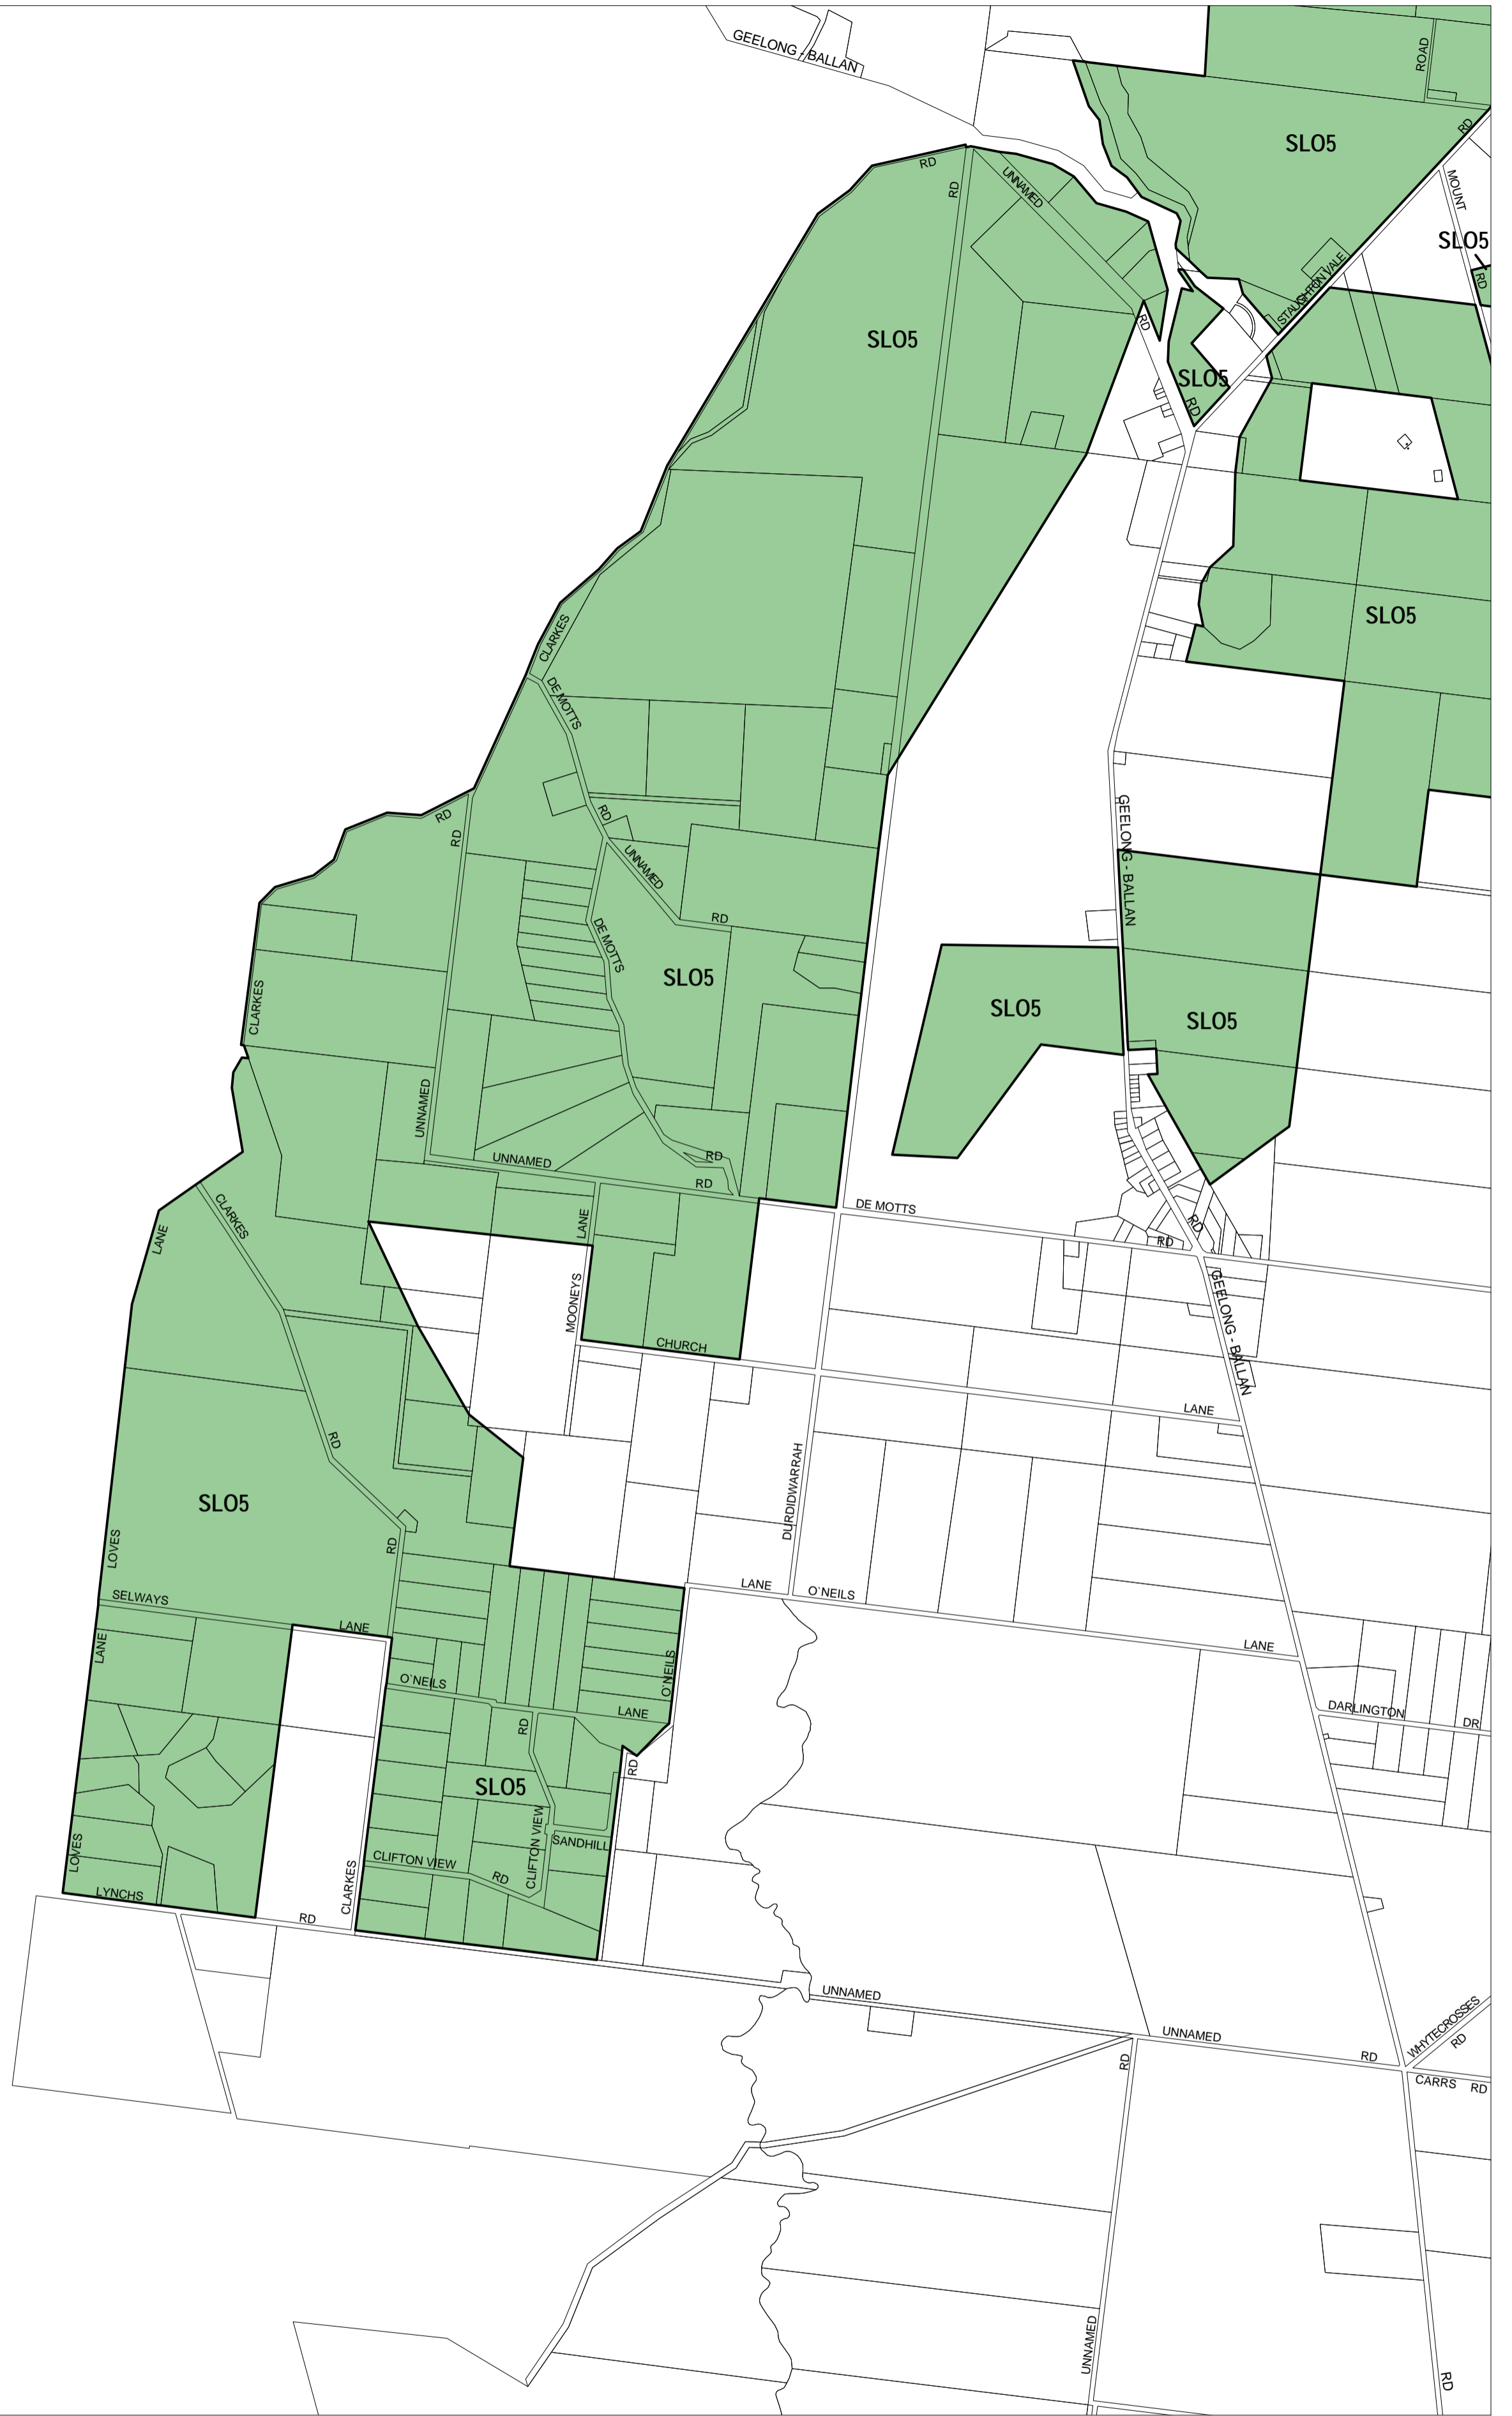

GREATER GEELONG PLANNING SCHEME - LOCAL PROVISION

Overlays

SLO5 Significant Landscape Overlay - Schedule 5

INDEX TO ADJOINING METRIC SERIES MAP

1	2	3	4
5	6	7	8
9	10	11	12
13	14	15	16
17	18	19	20
21	22	23	24
25	26	27	28
29	30	31	32
33	34	35	36
37	38	39	40
41	42	43	44
45	46	47	48
49	50	51	52
53	54	55	56
57	58	59	60
61	62	63	64
65	66	67	68
69	70	71	72
73	74	75	76
77	78	79	80
81	82	83	84
85	86	87	88
89	90	91	92

Printed: 19/6/2007

AMENDMENT C39