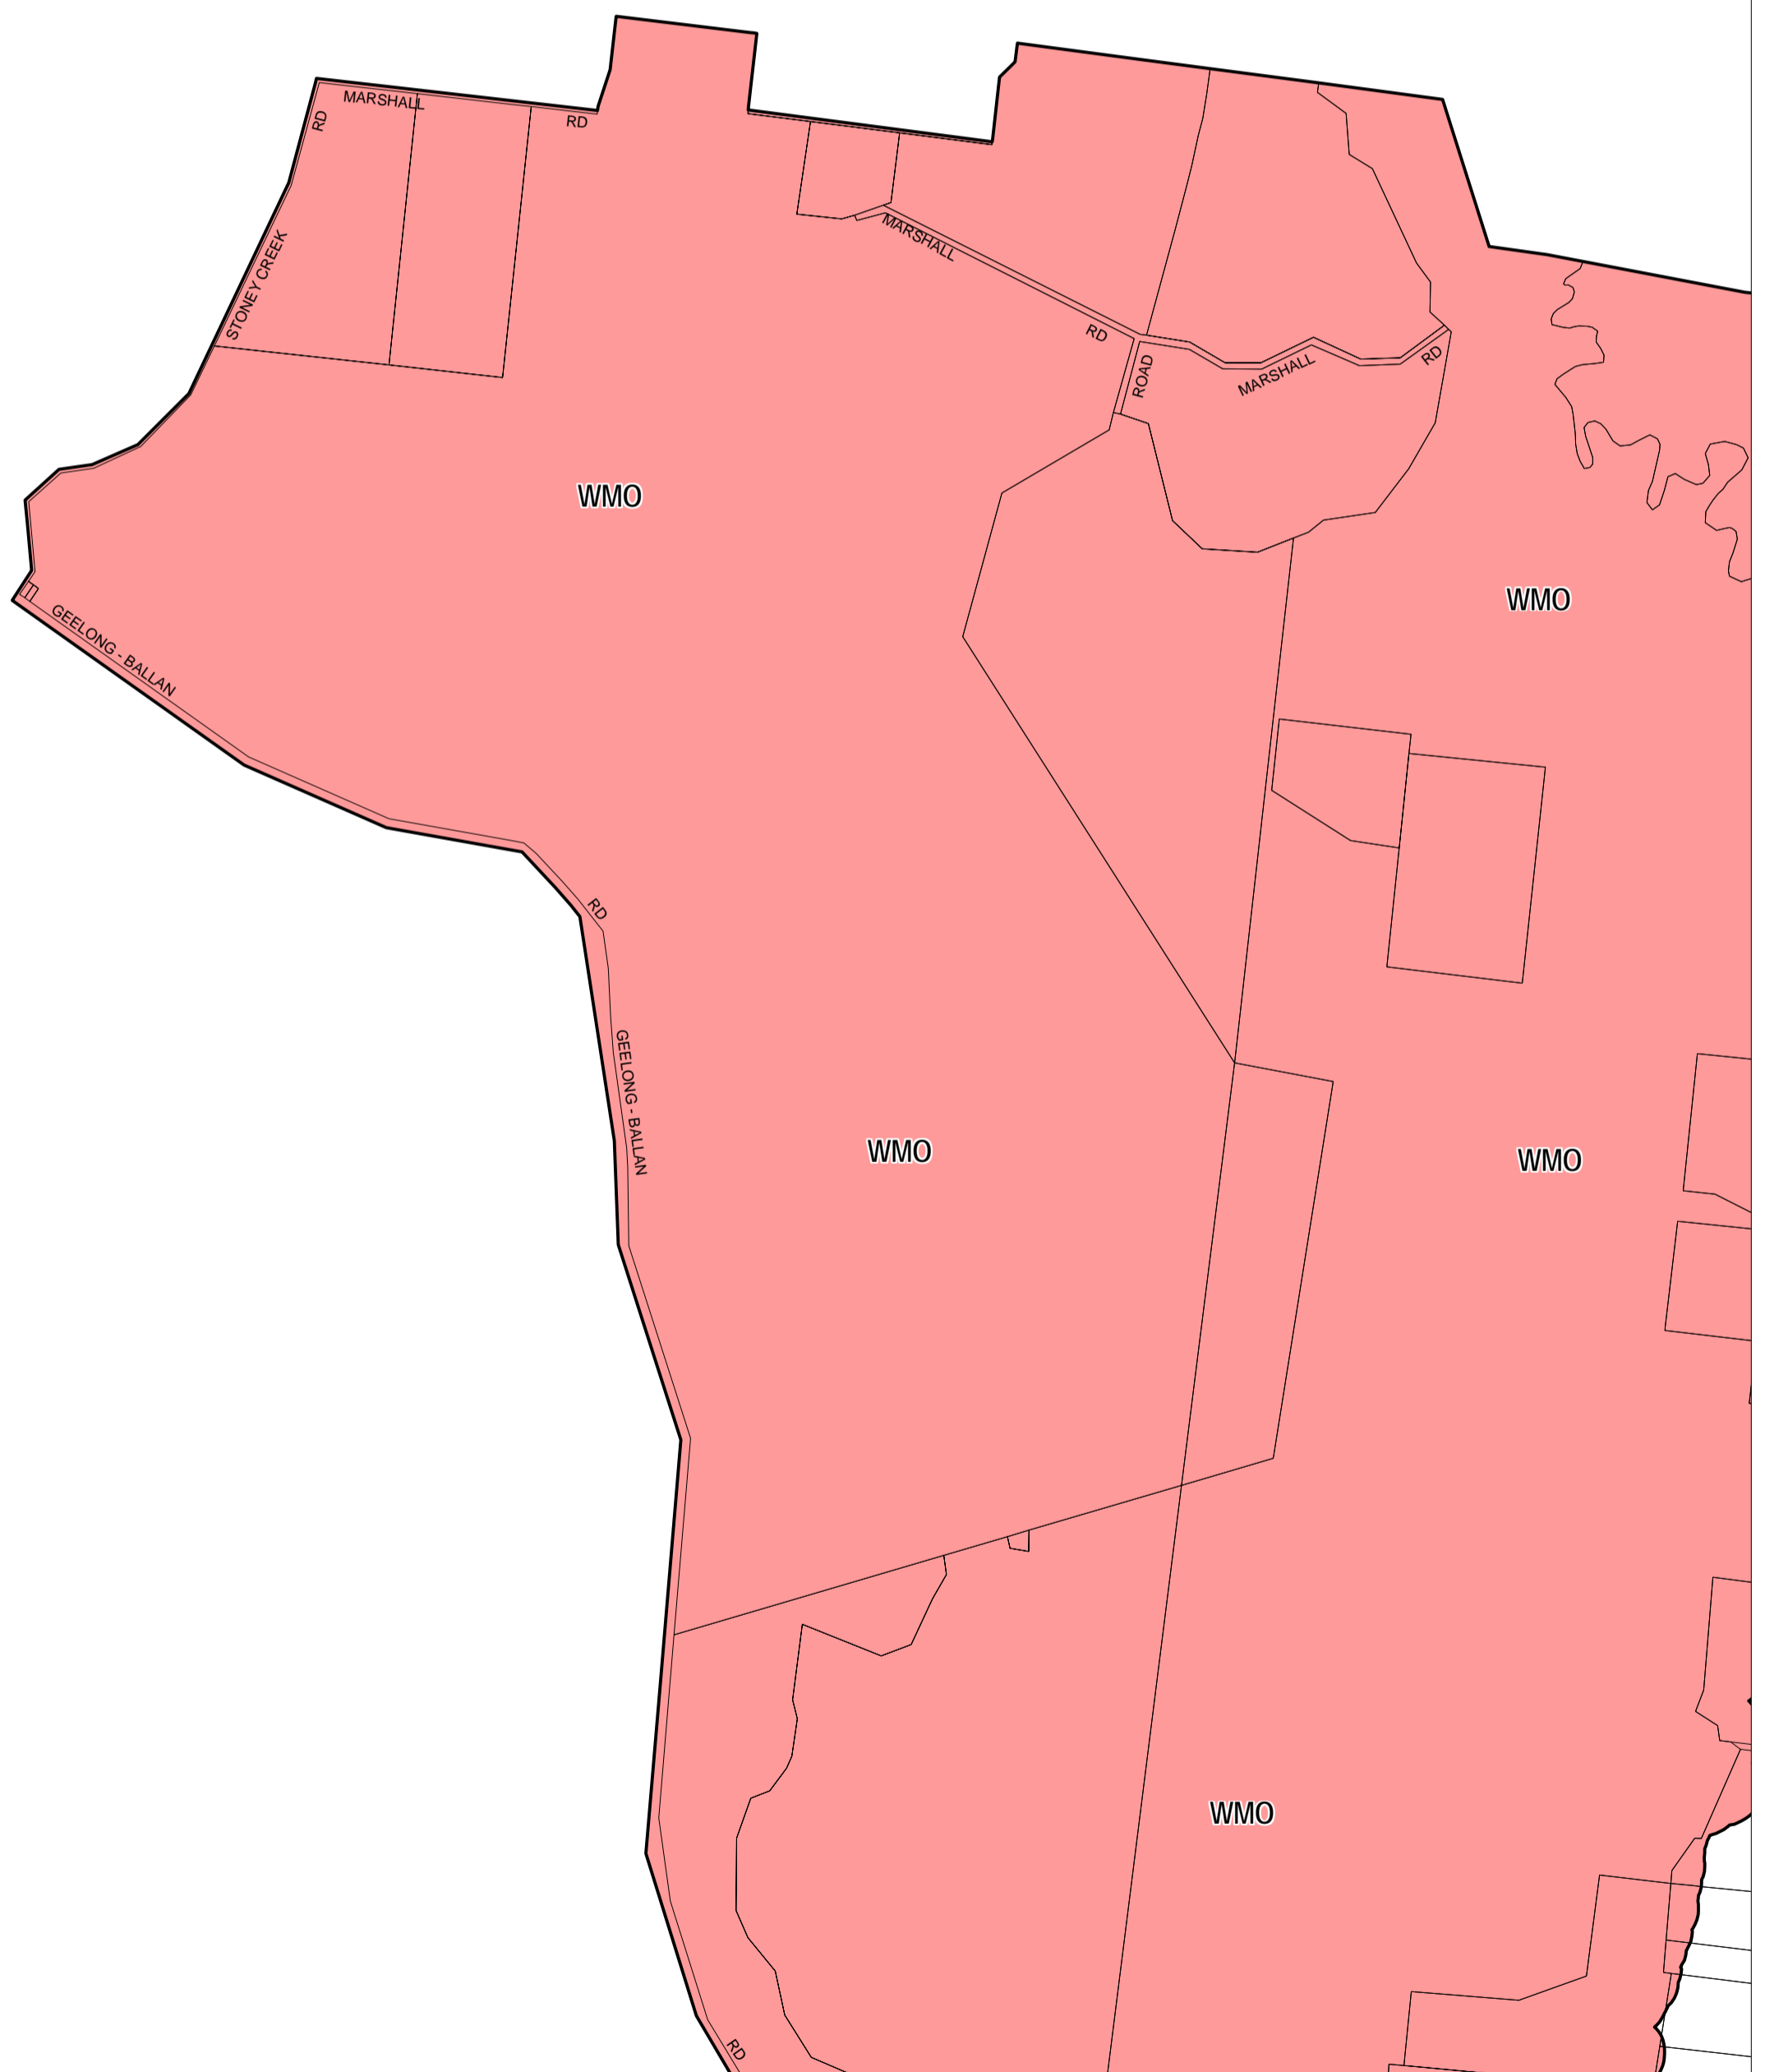

GREATER GEELONG PLANNING SCHEME - LOCAL PROVISION

Overlays
Wildfire Management Overlay

AUSTRALIAN MAP GRID ZONE 55

INDEX TO ADJOINING METRIC SERIES MAP

Printed: 3/7/2009

AMENDMENT C172