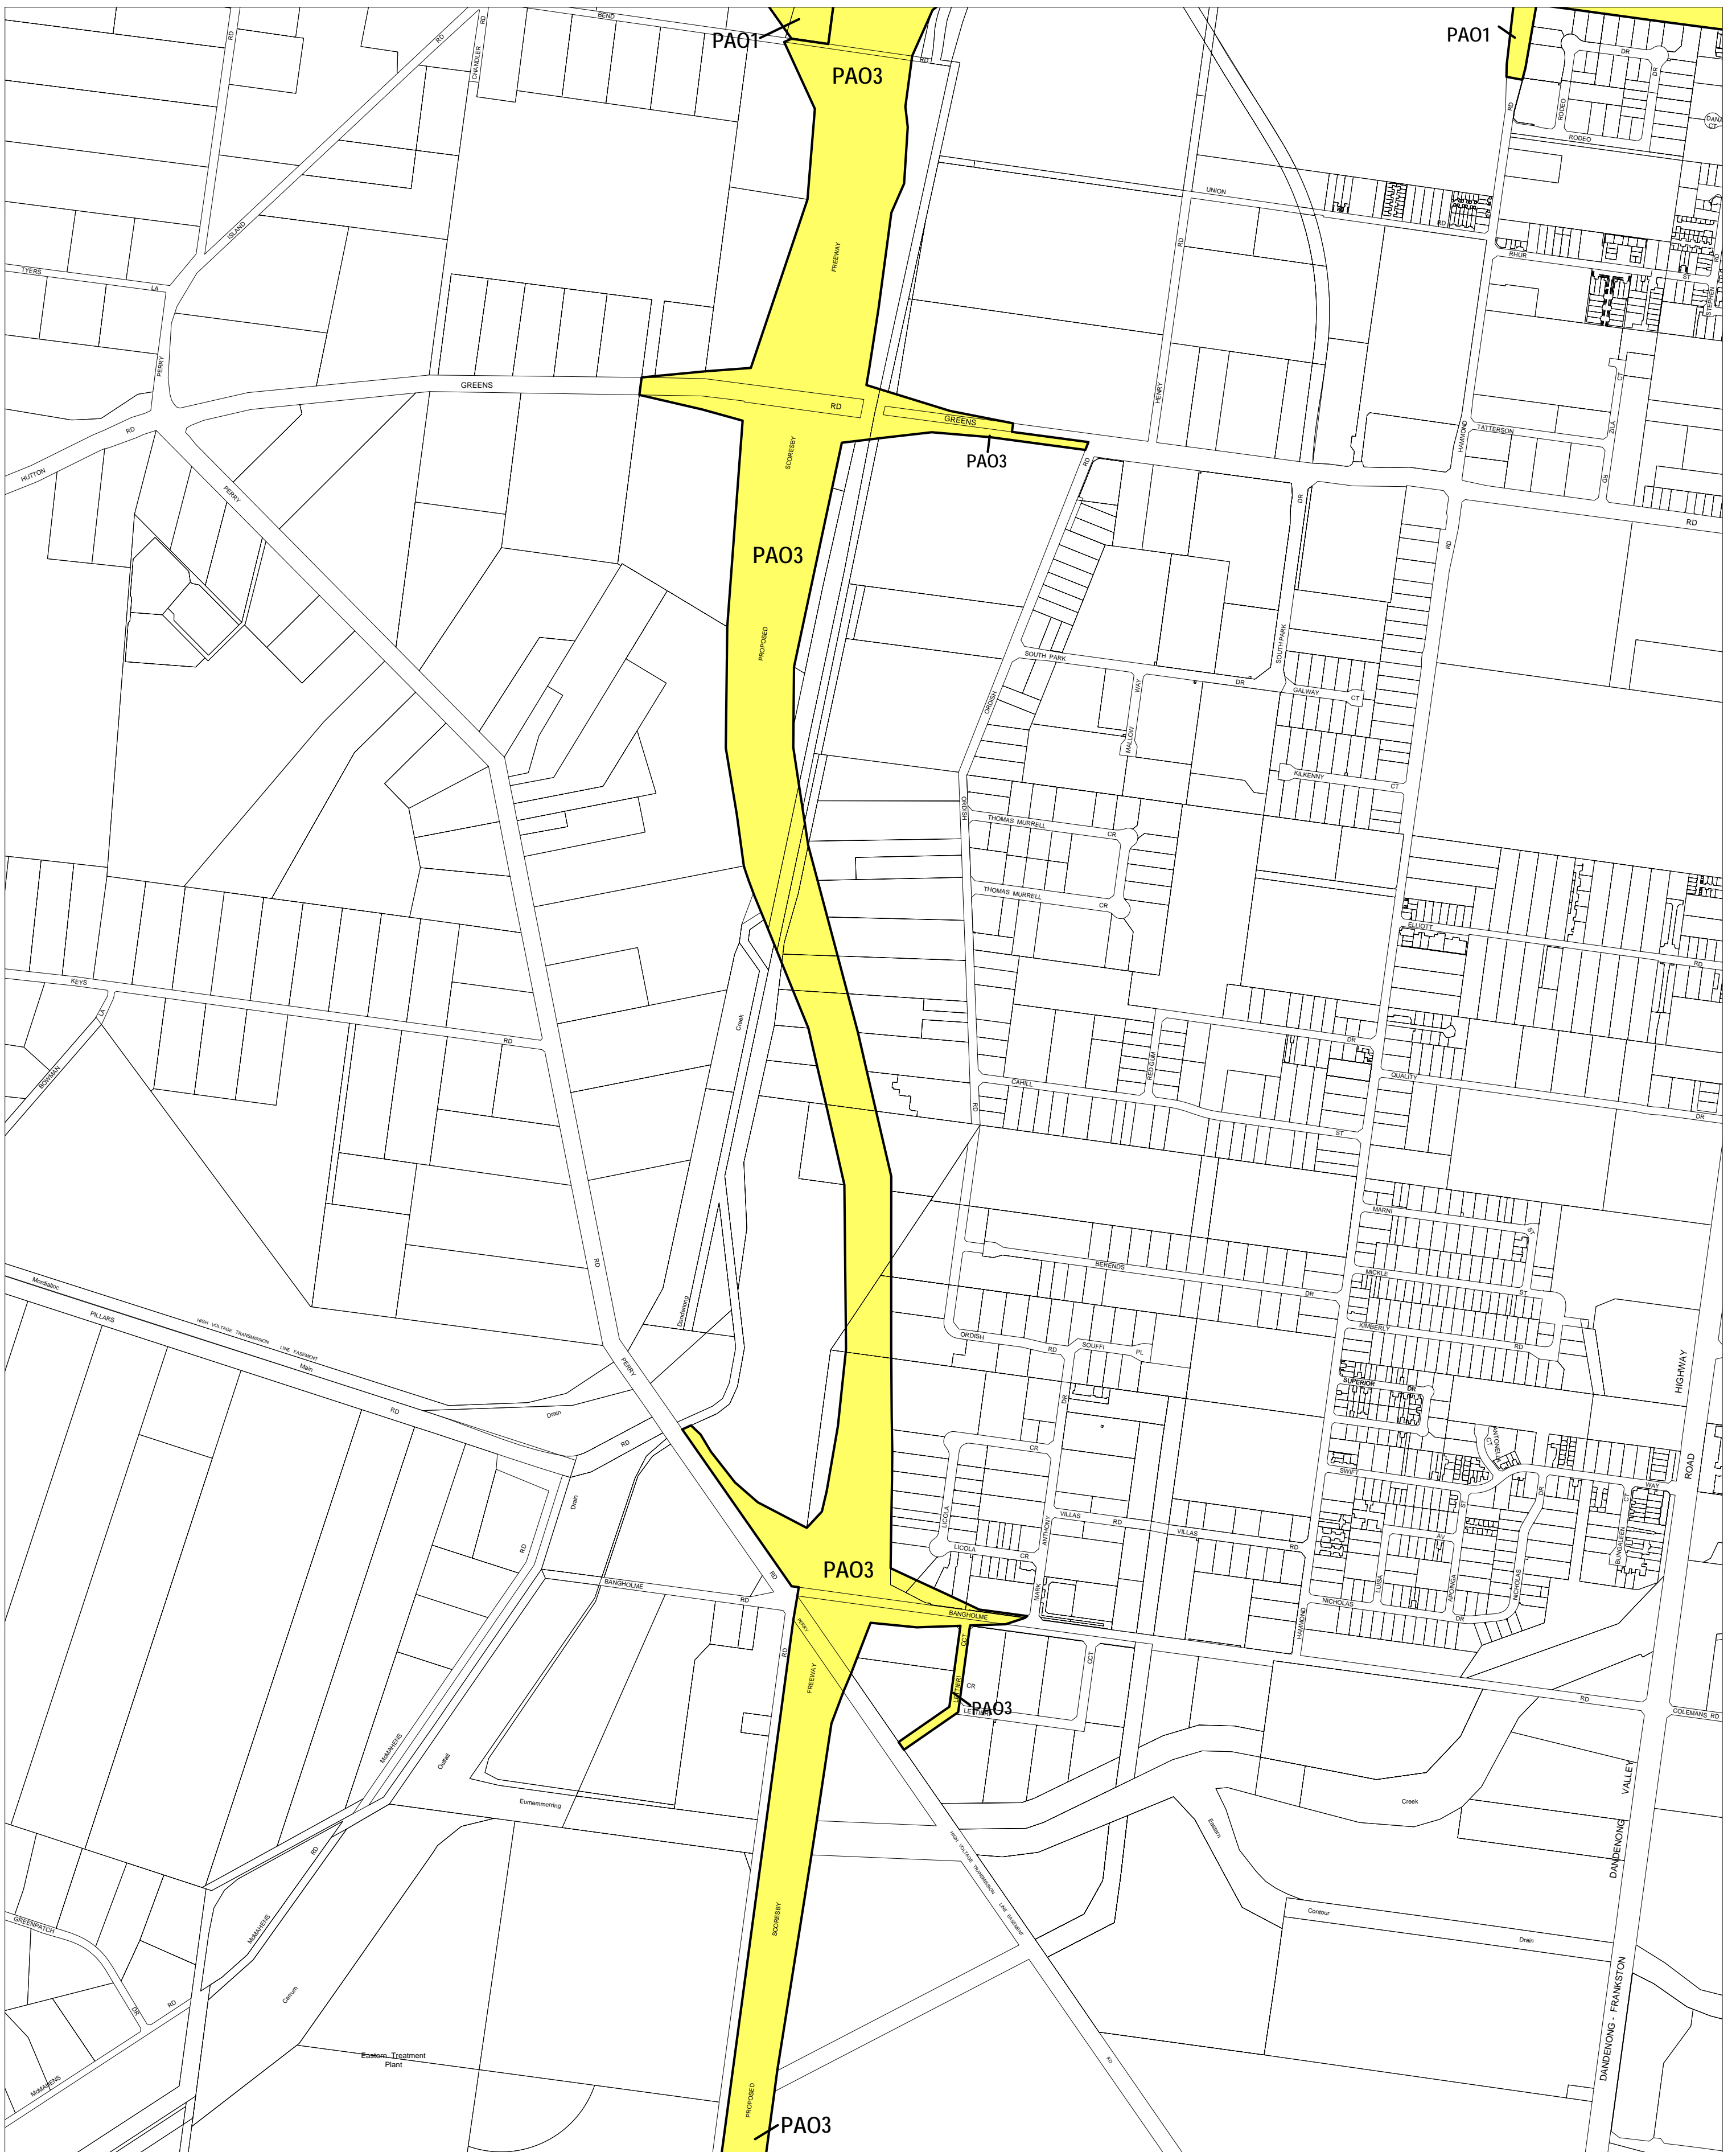

GREATER DANDENONG PLANNING SCHEME - LOCAL PROVISION

AUSTRALIAN MAP GRID ZONE 55

INDEX TO ADJOINING METRIC SERIES MAP

Printed: 15/8/2007

AMENDMENT C15