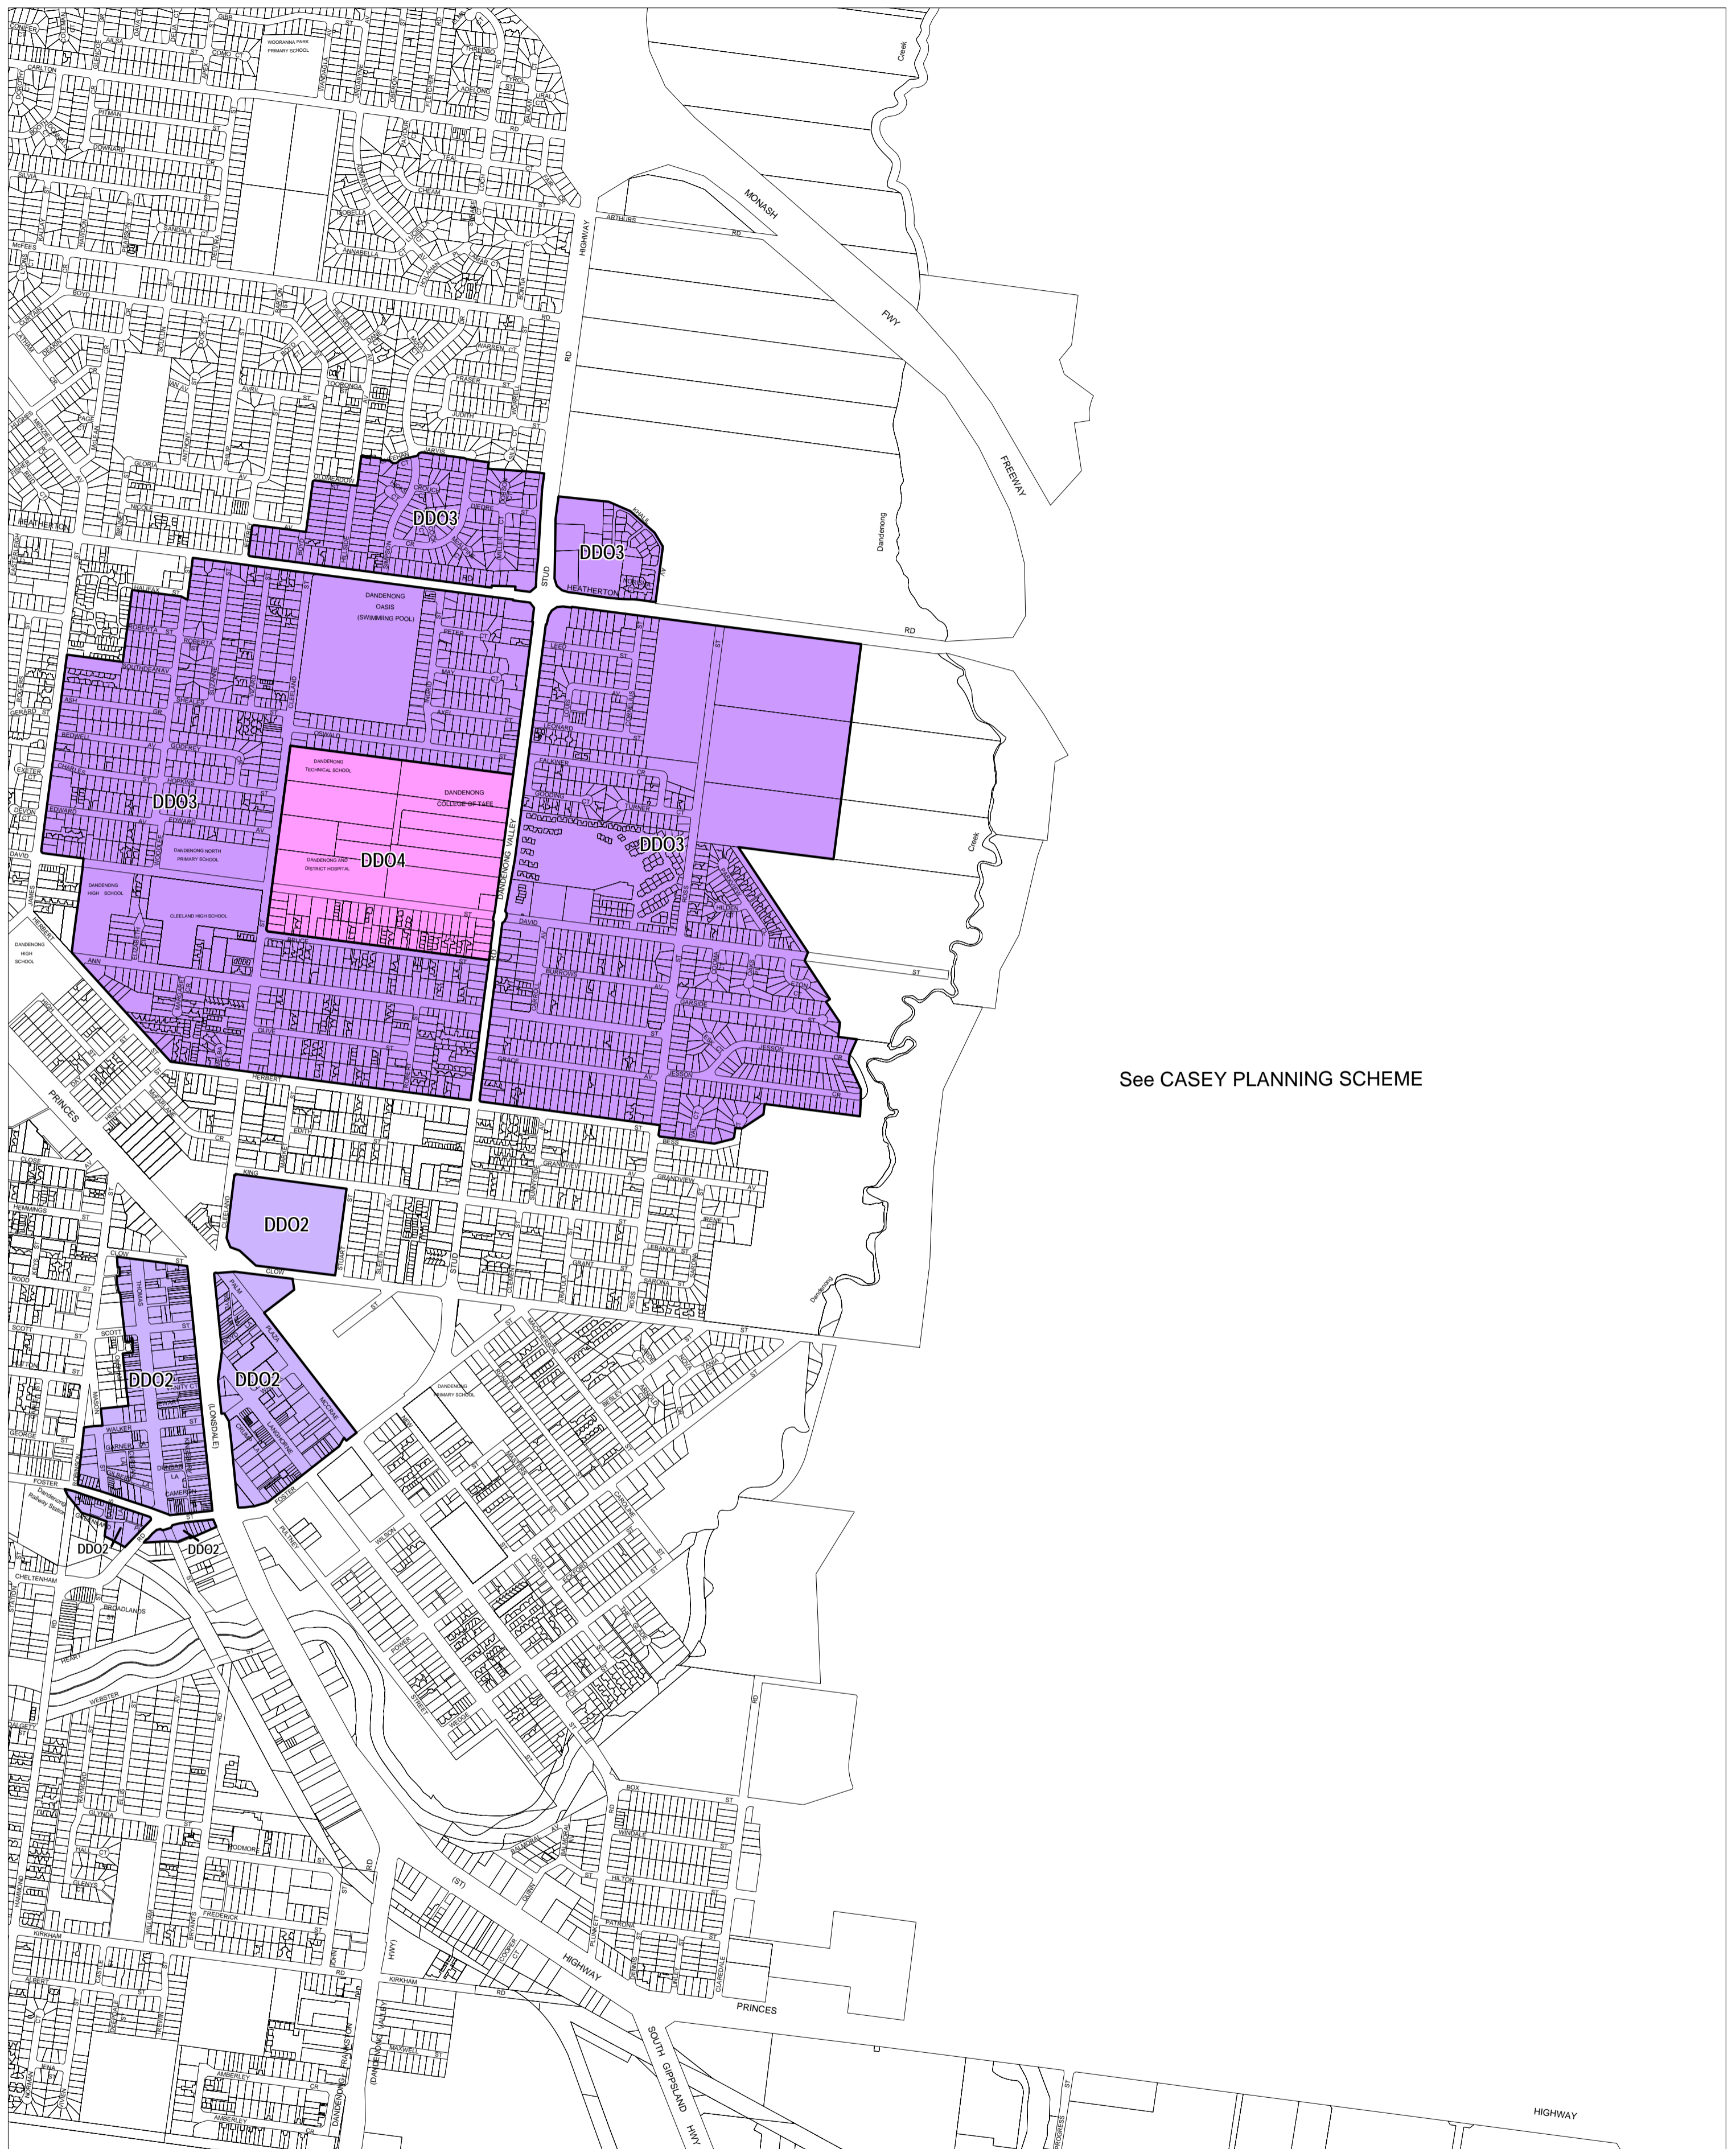

GREATER DANDENONG PLANNING SCHEME - LOCAL PROVISION

See CASEY PLANNING SCHEME

1. **Overlays**
2. DDO2 Design And Development Overlay - Schedule 2
   - DDO3 Design And Development Overlay - Schedule 3
   - DDO4 Design And Development Overlay - Schedule 4

AUSTRALIAN MAP GRID ZONE 55

INDEX TO ADJOINING METRIC SERIES MAP

Printed: 8/4/2008

AMENDMENT C75