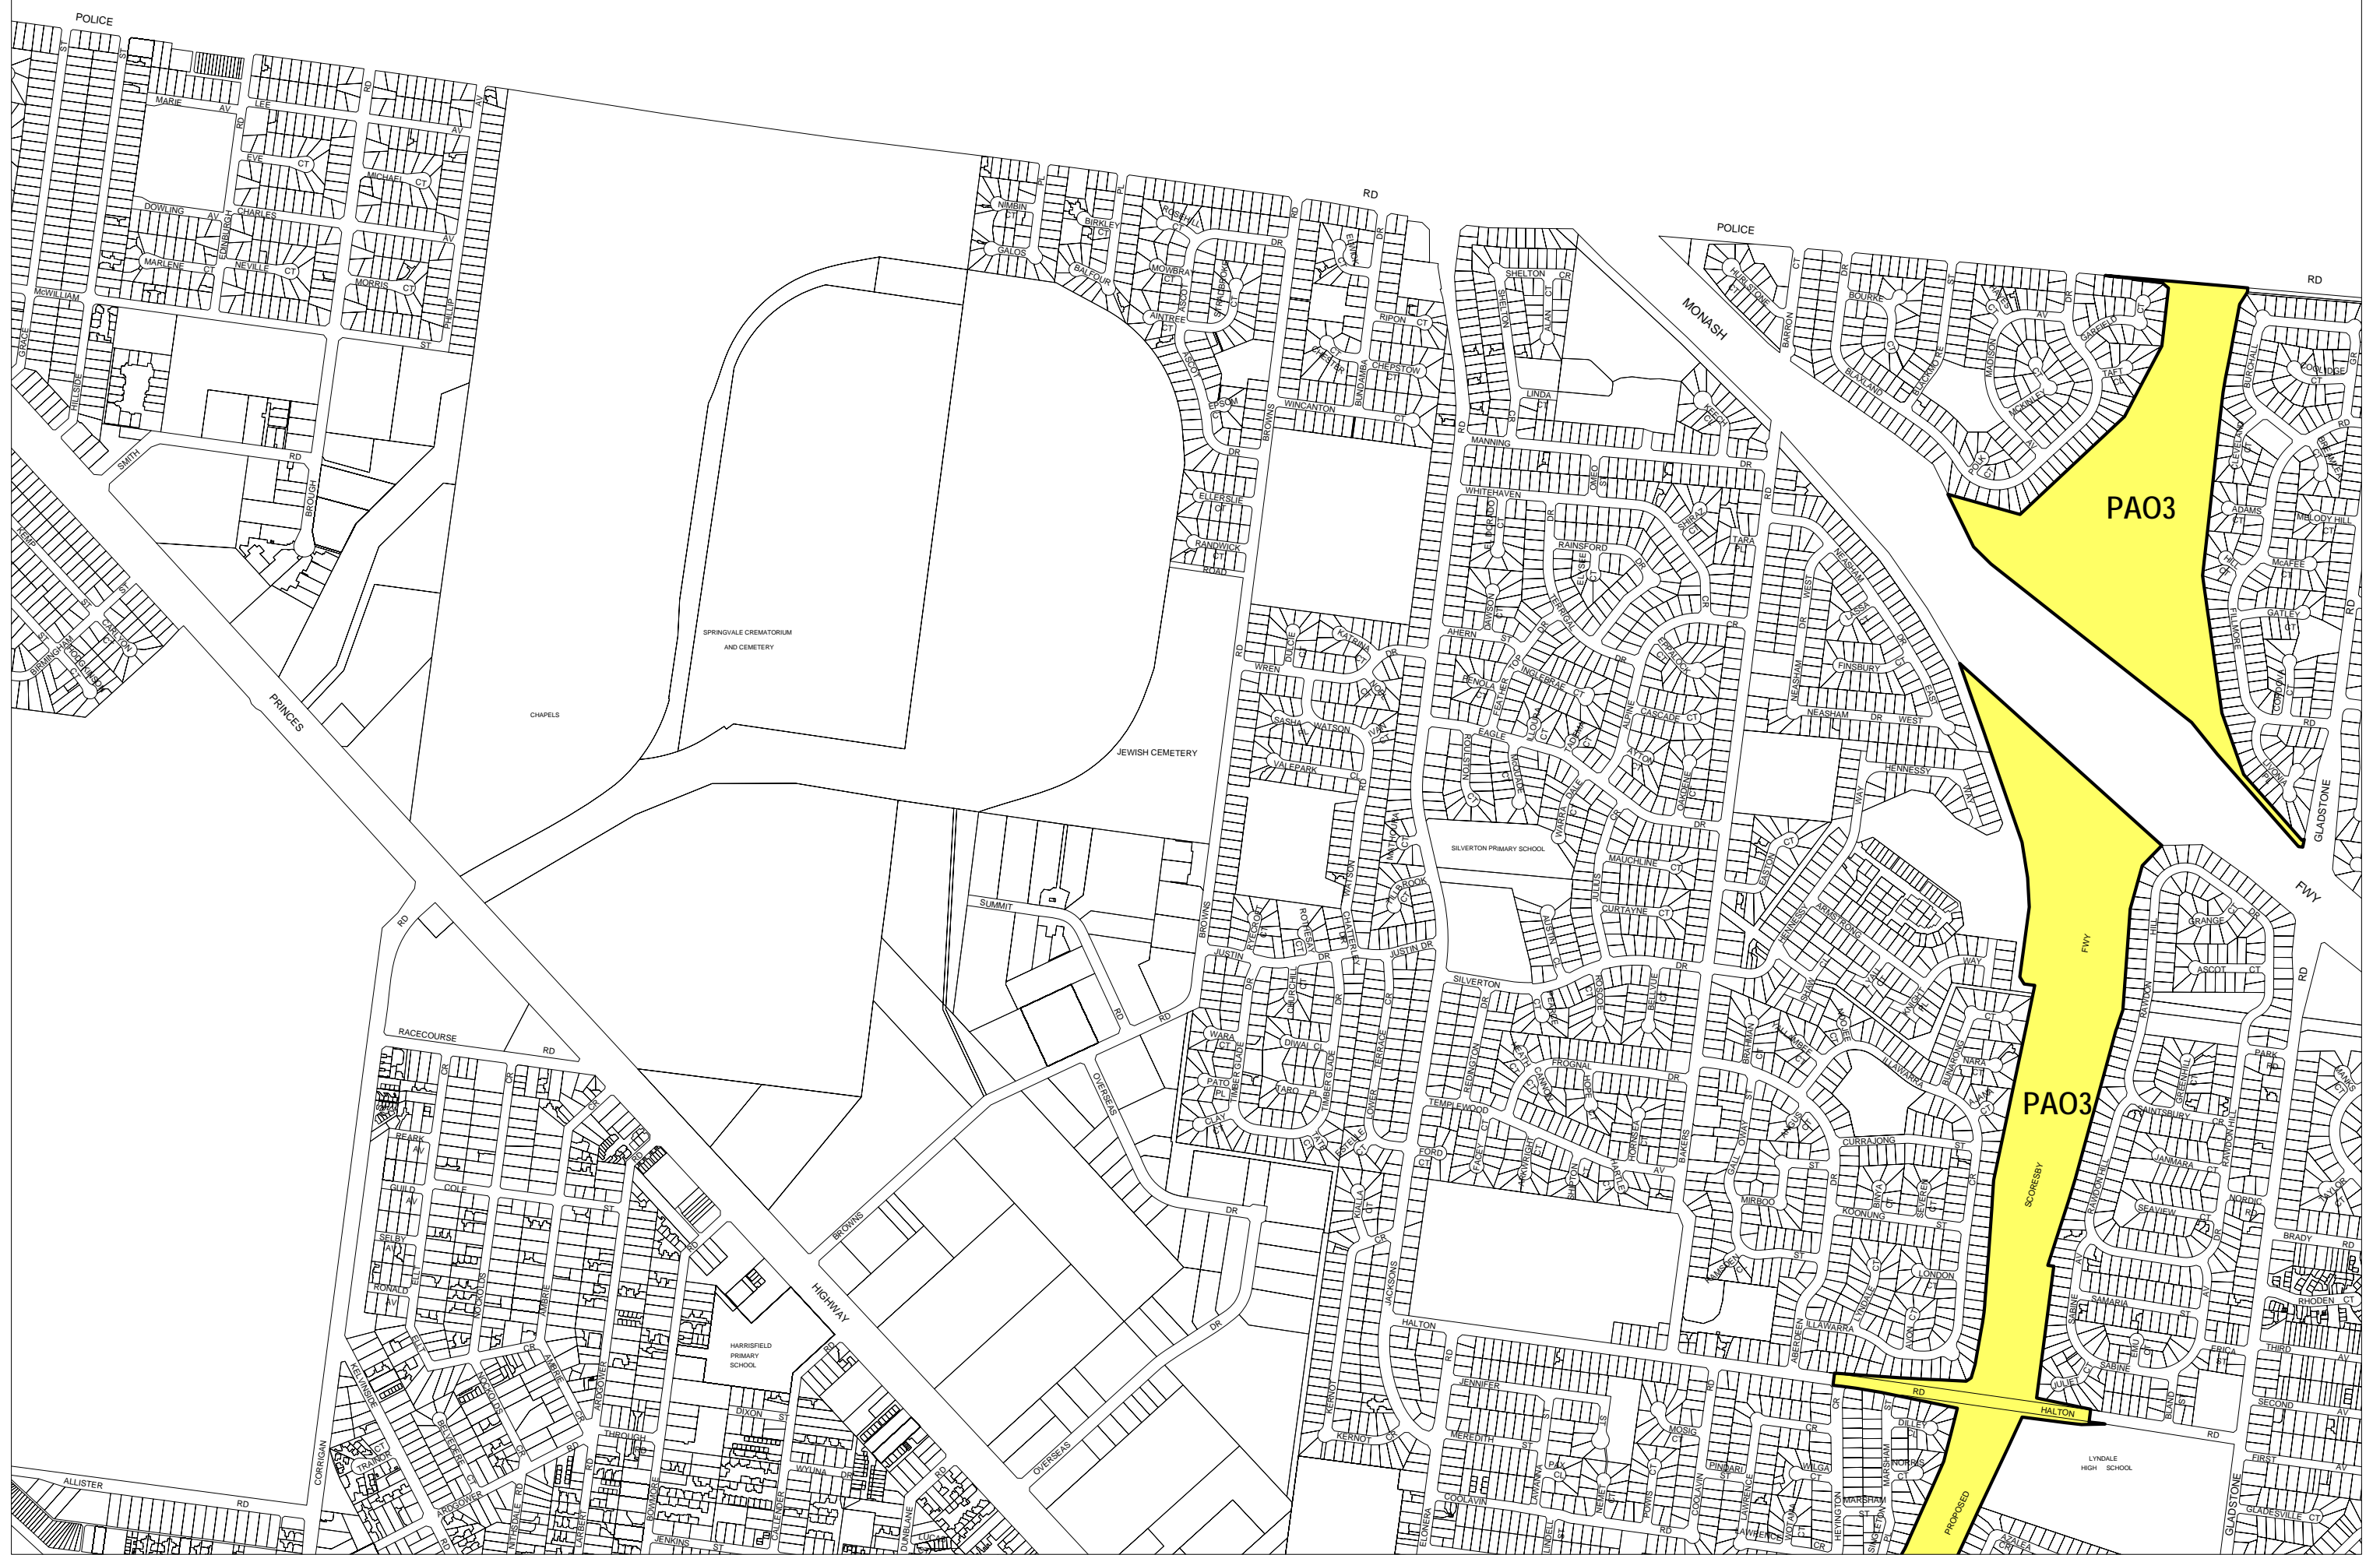

GREATER DANDENONG PLANNING SCHEME - LOCAL PROVISION

See MONASH PLANNING SCHEME

Overlays

PA03 Public Acquisition Overlay 3

AUSTRALIAN MAP GRID ZONE 55

INDEX TO ADJOINING METRIC SERIES MAP

Printed: 15/8/2007

AMENDMENT C15