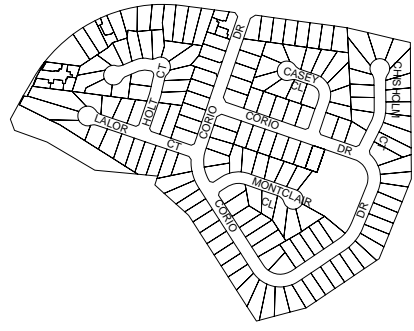

GREATER DANDENONG PLANNING SCHEME - LOCAL PROVISION

See KINGSTON PLANNING SCHEME

Overlays

HO Heritage Overlay