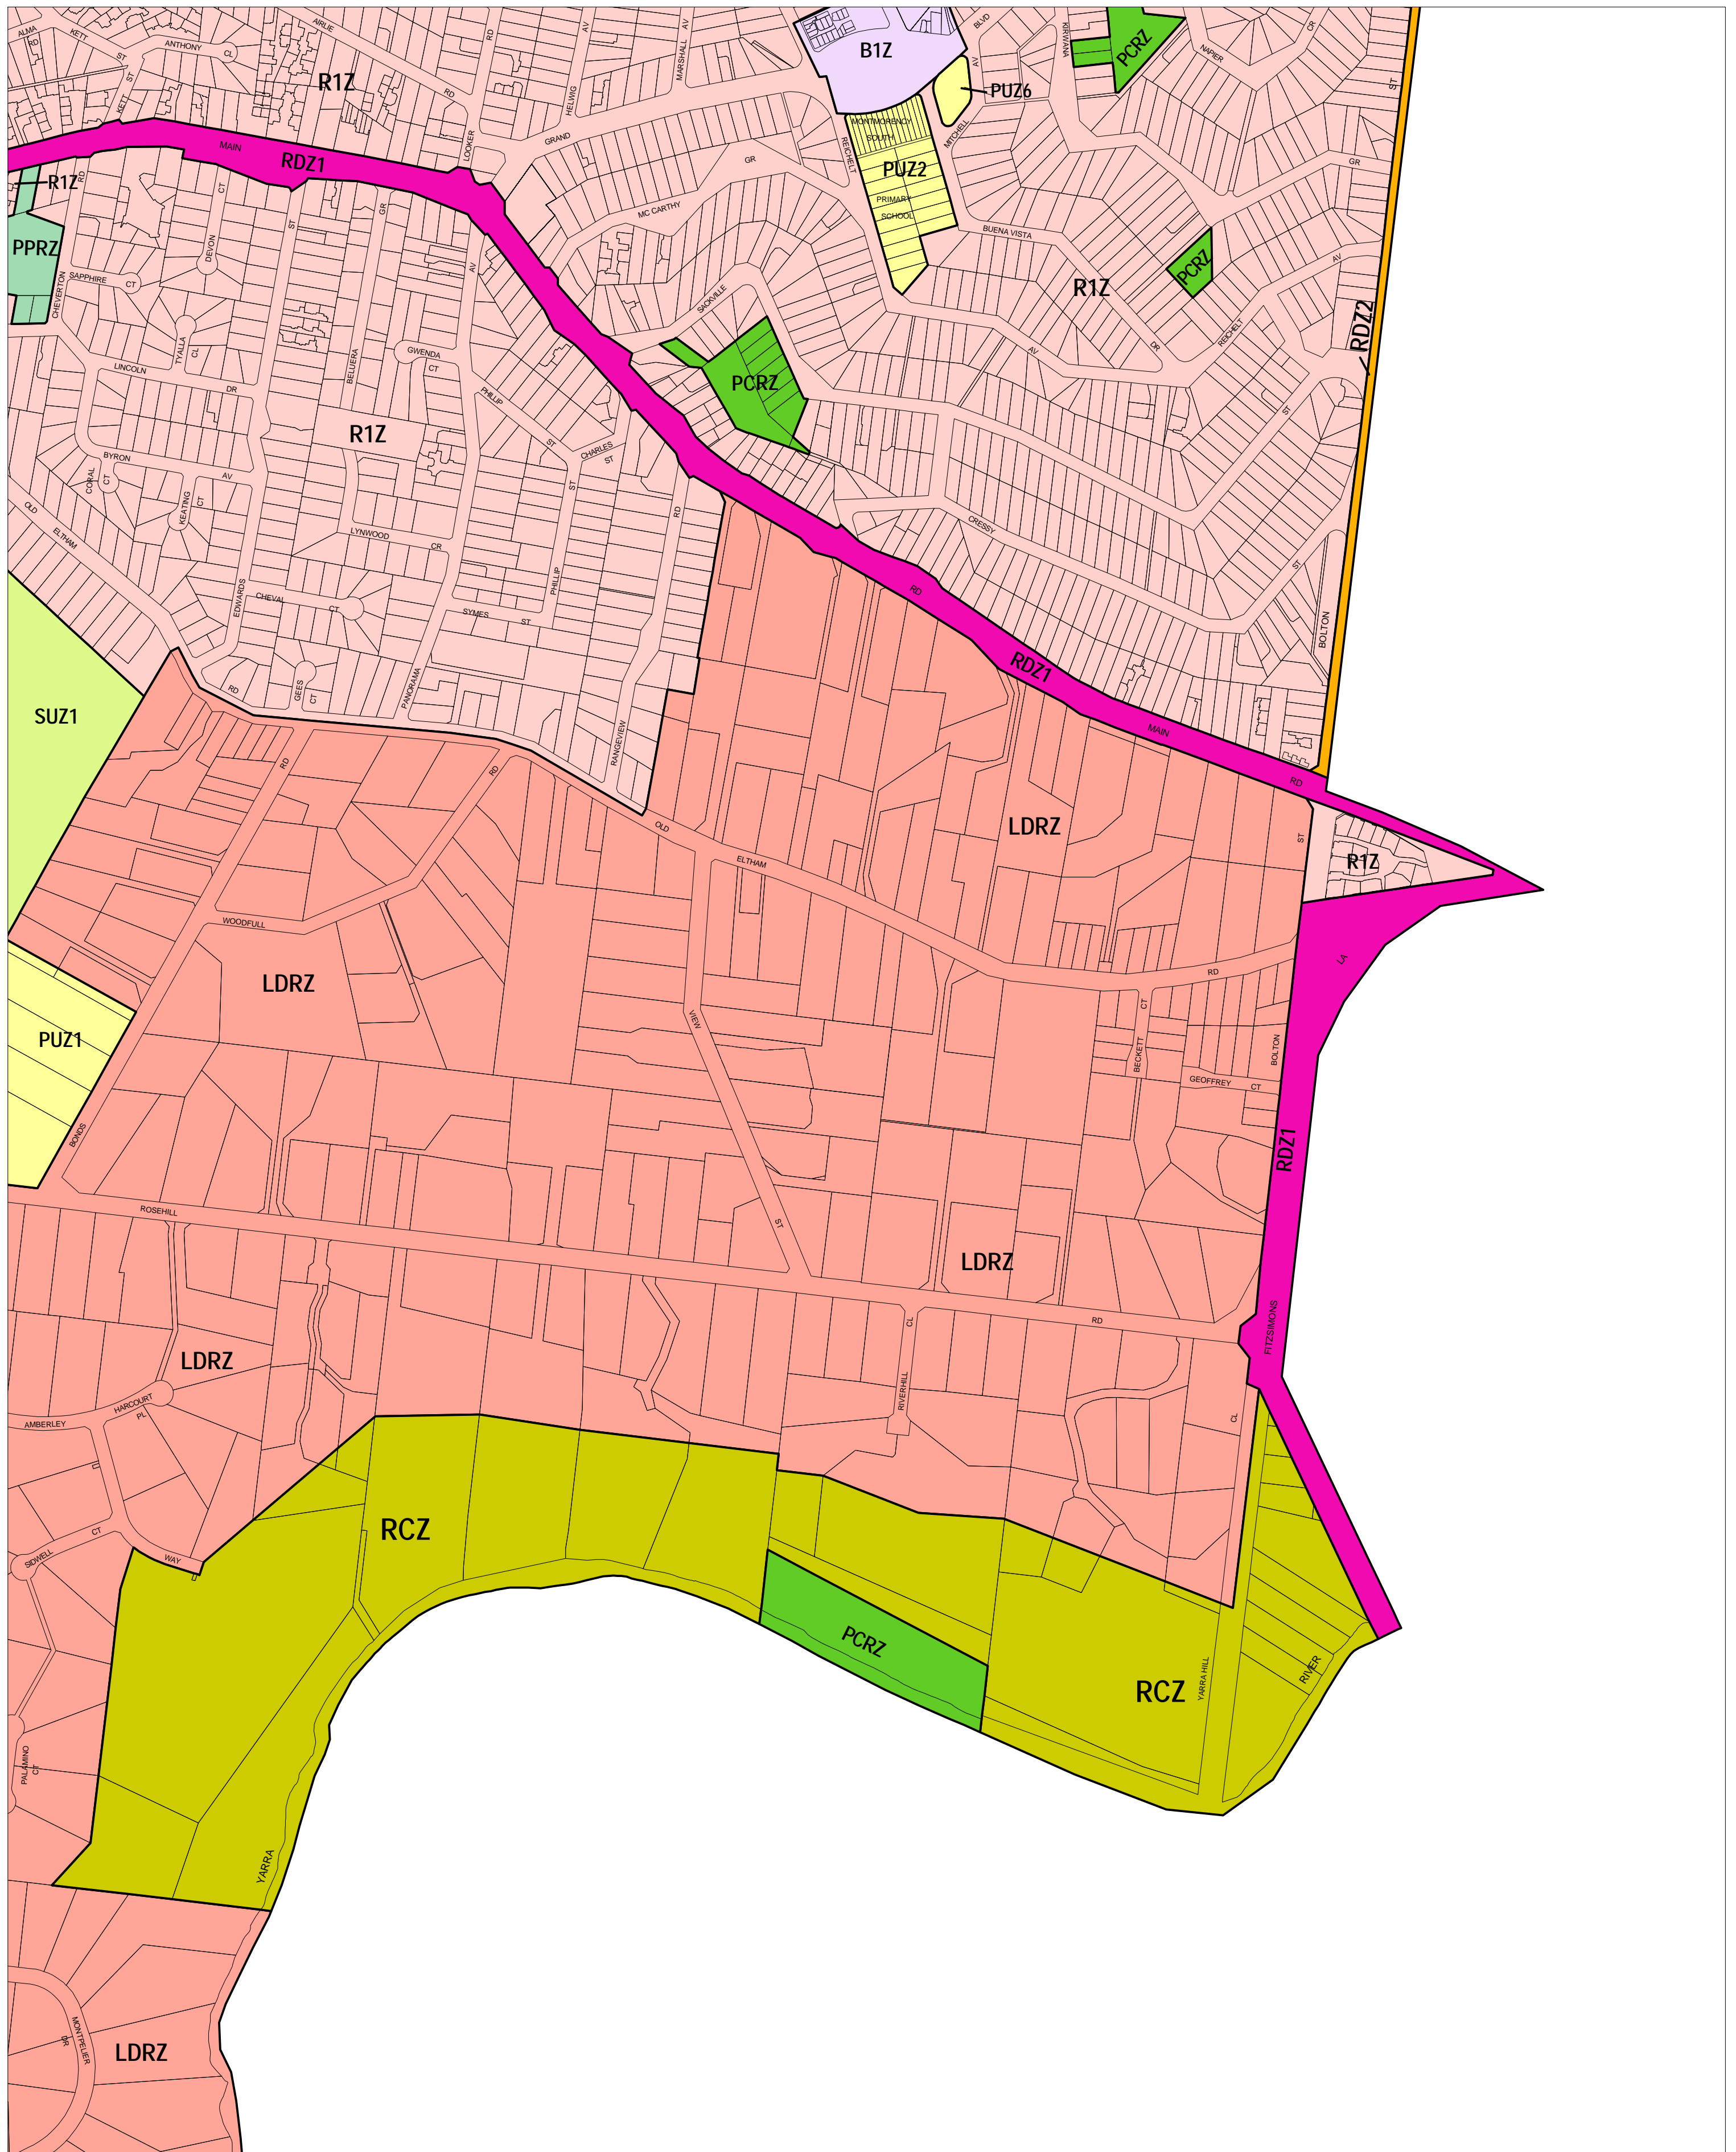

BANYULE PLANNING SCHEME - LOCAL PROVISION

Business	Residential
B1Z Business 1 Zone	LDRZ Low Density Residential Zone
Public Land	R1Z Residential 1 Zone
PCRZ Public Conservation And Resource Zone	Rural
PPRZ Public Park And Recreation Zone	RCZ Rural Conservation Zone
PUZ2 Public Use Zone Education	Special Purpose
PUZ6 Public Use Zone Local Government	SUZ1 Special Use Zone 1
PUZ1 Public Use Zone Service And Utility	
RDZ1 Road Zone Category 1	
RDZ2 Road Zone Category 2	

THIS MAP INCORPORATES APPROVED ZONES AS AT: 20/04/06 AMENDMENT C50

Printed: 8/5/2006