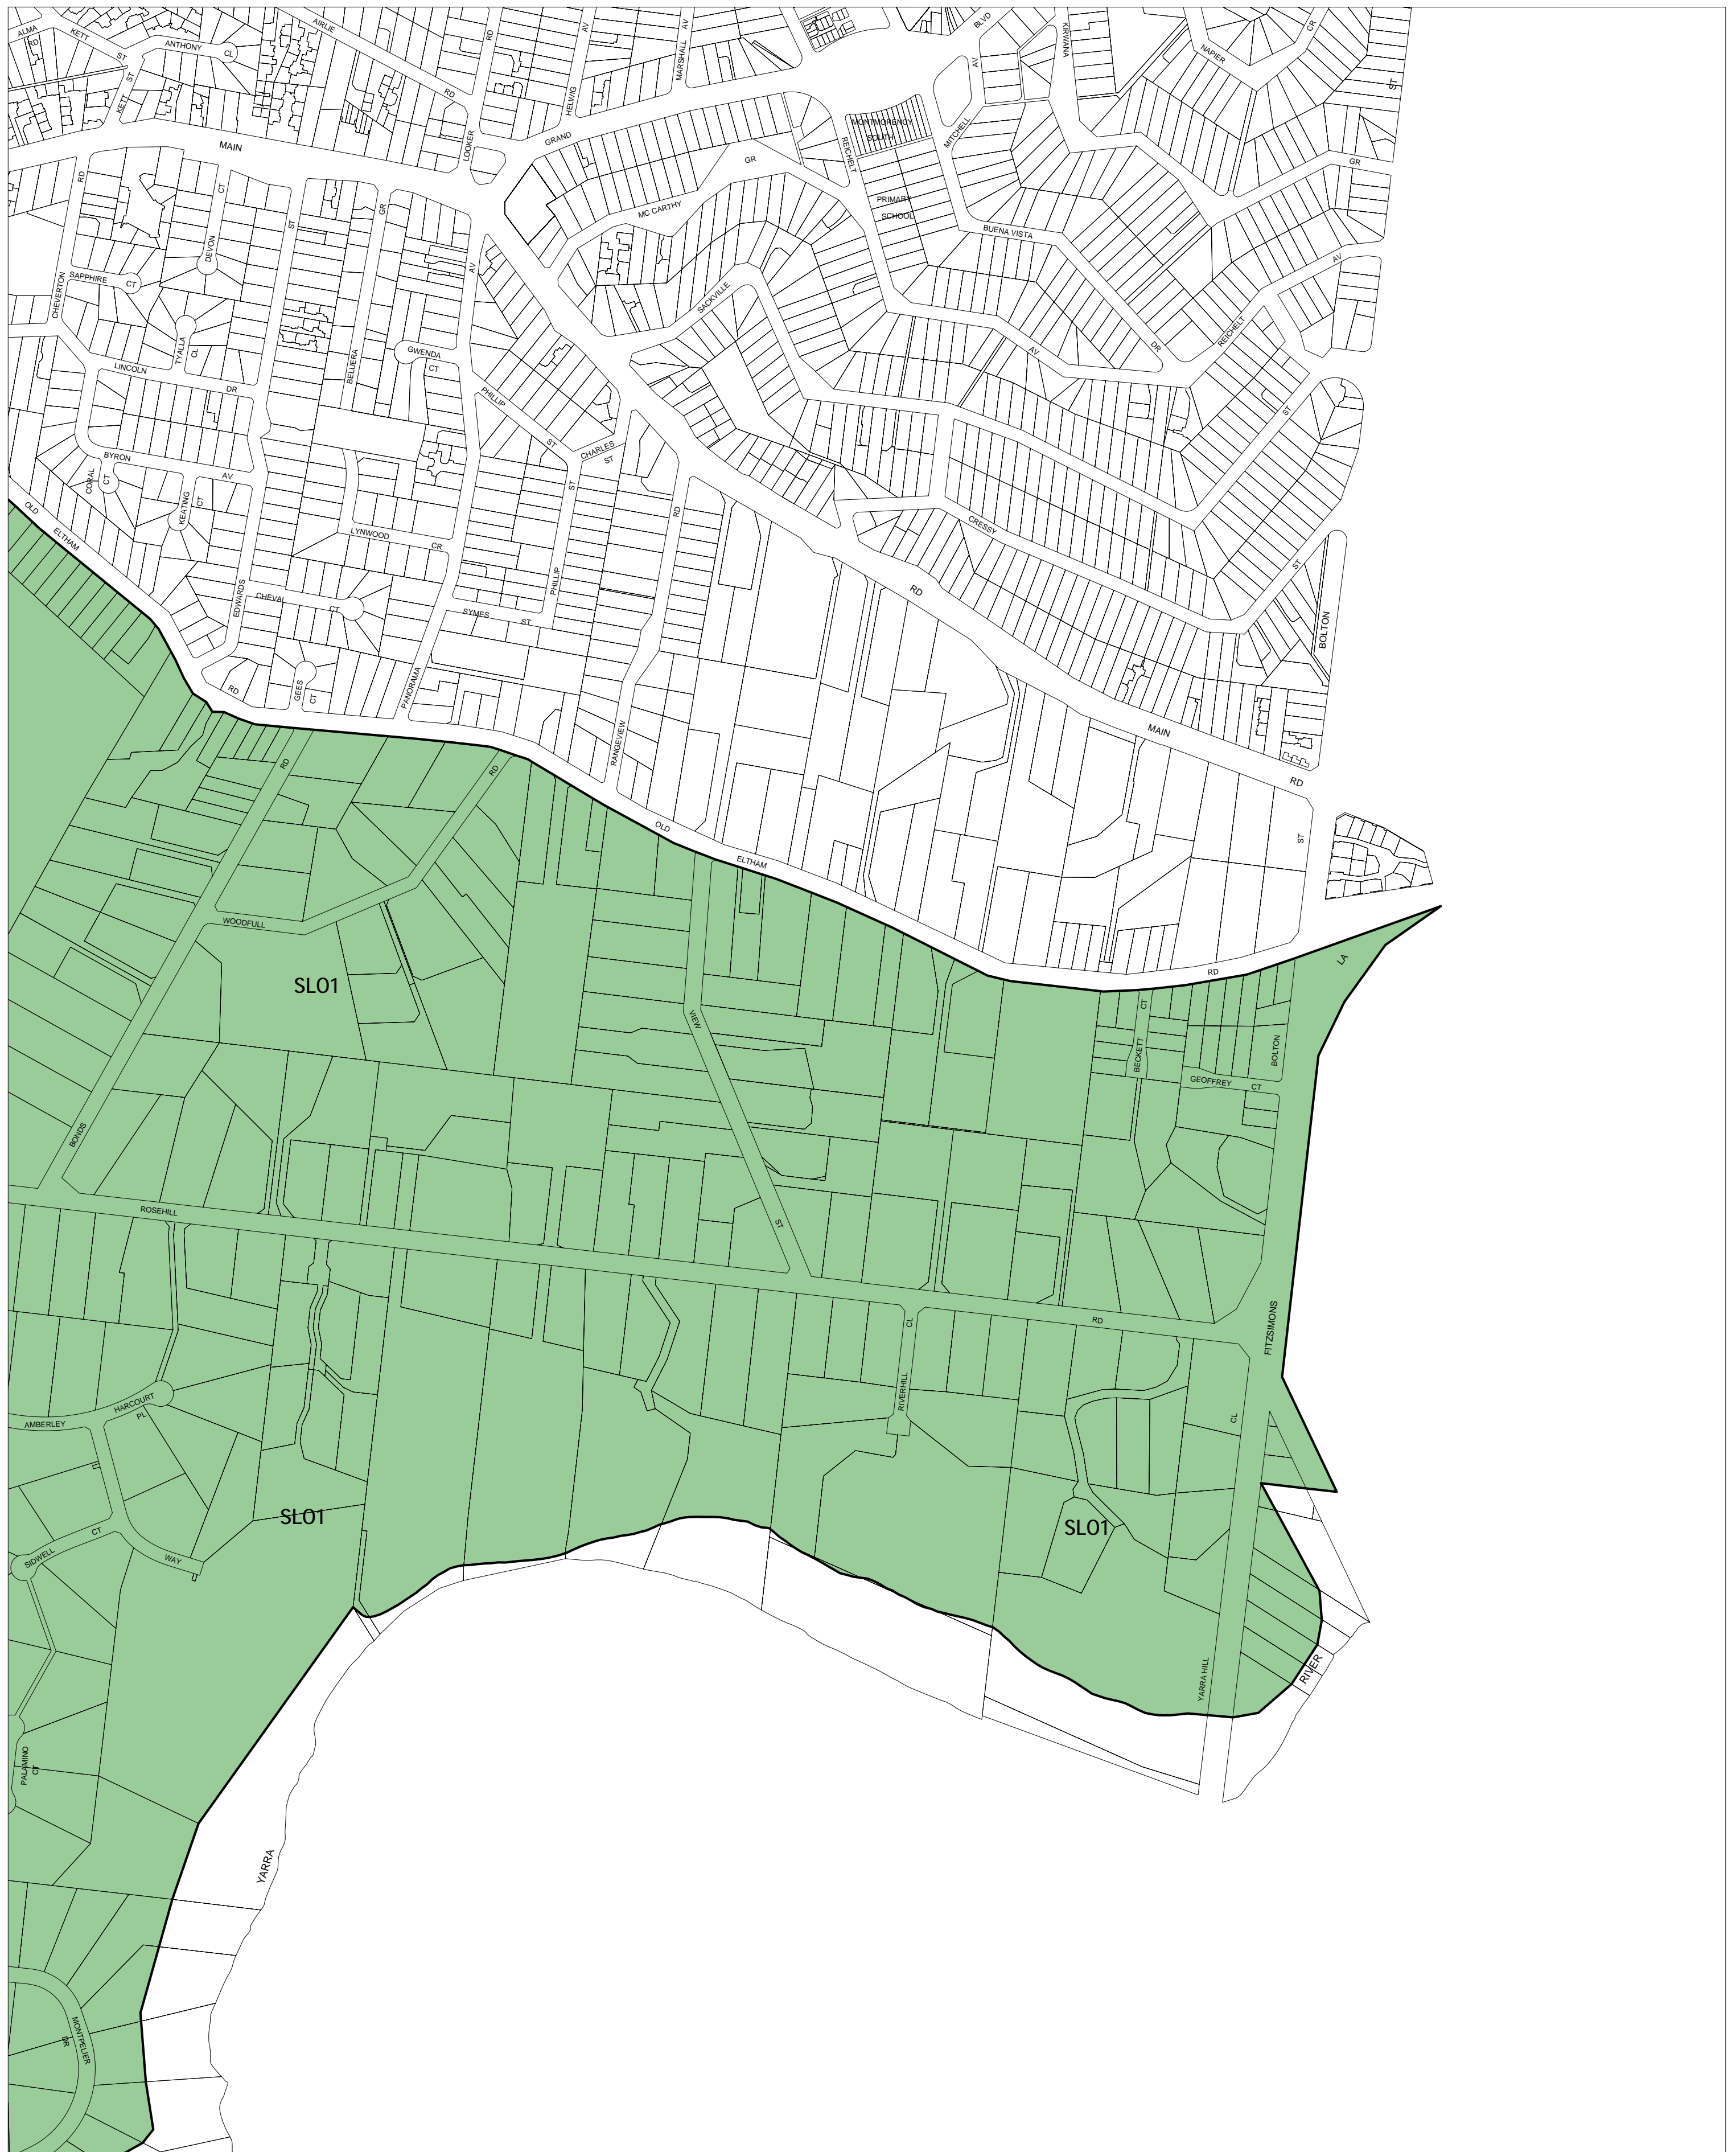

BANYULE PLANNING SCHEME - LOCAL PROVISION

Overlays

SLO1 Significant Landscape Overlay - Schedule 1

AUSTRALIAN MAP GRID ZONE 55

Printed: 12/7/2007