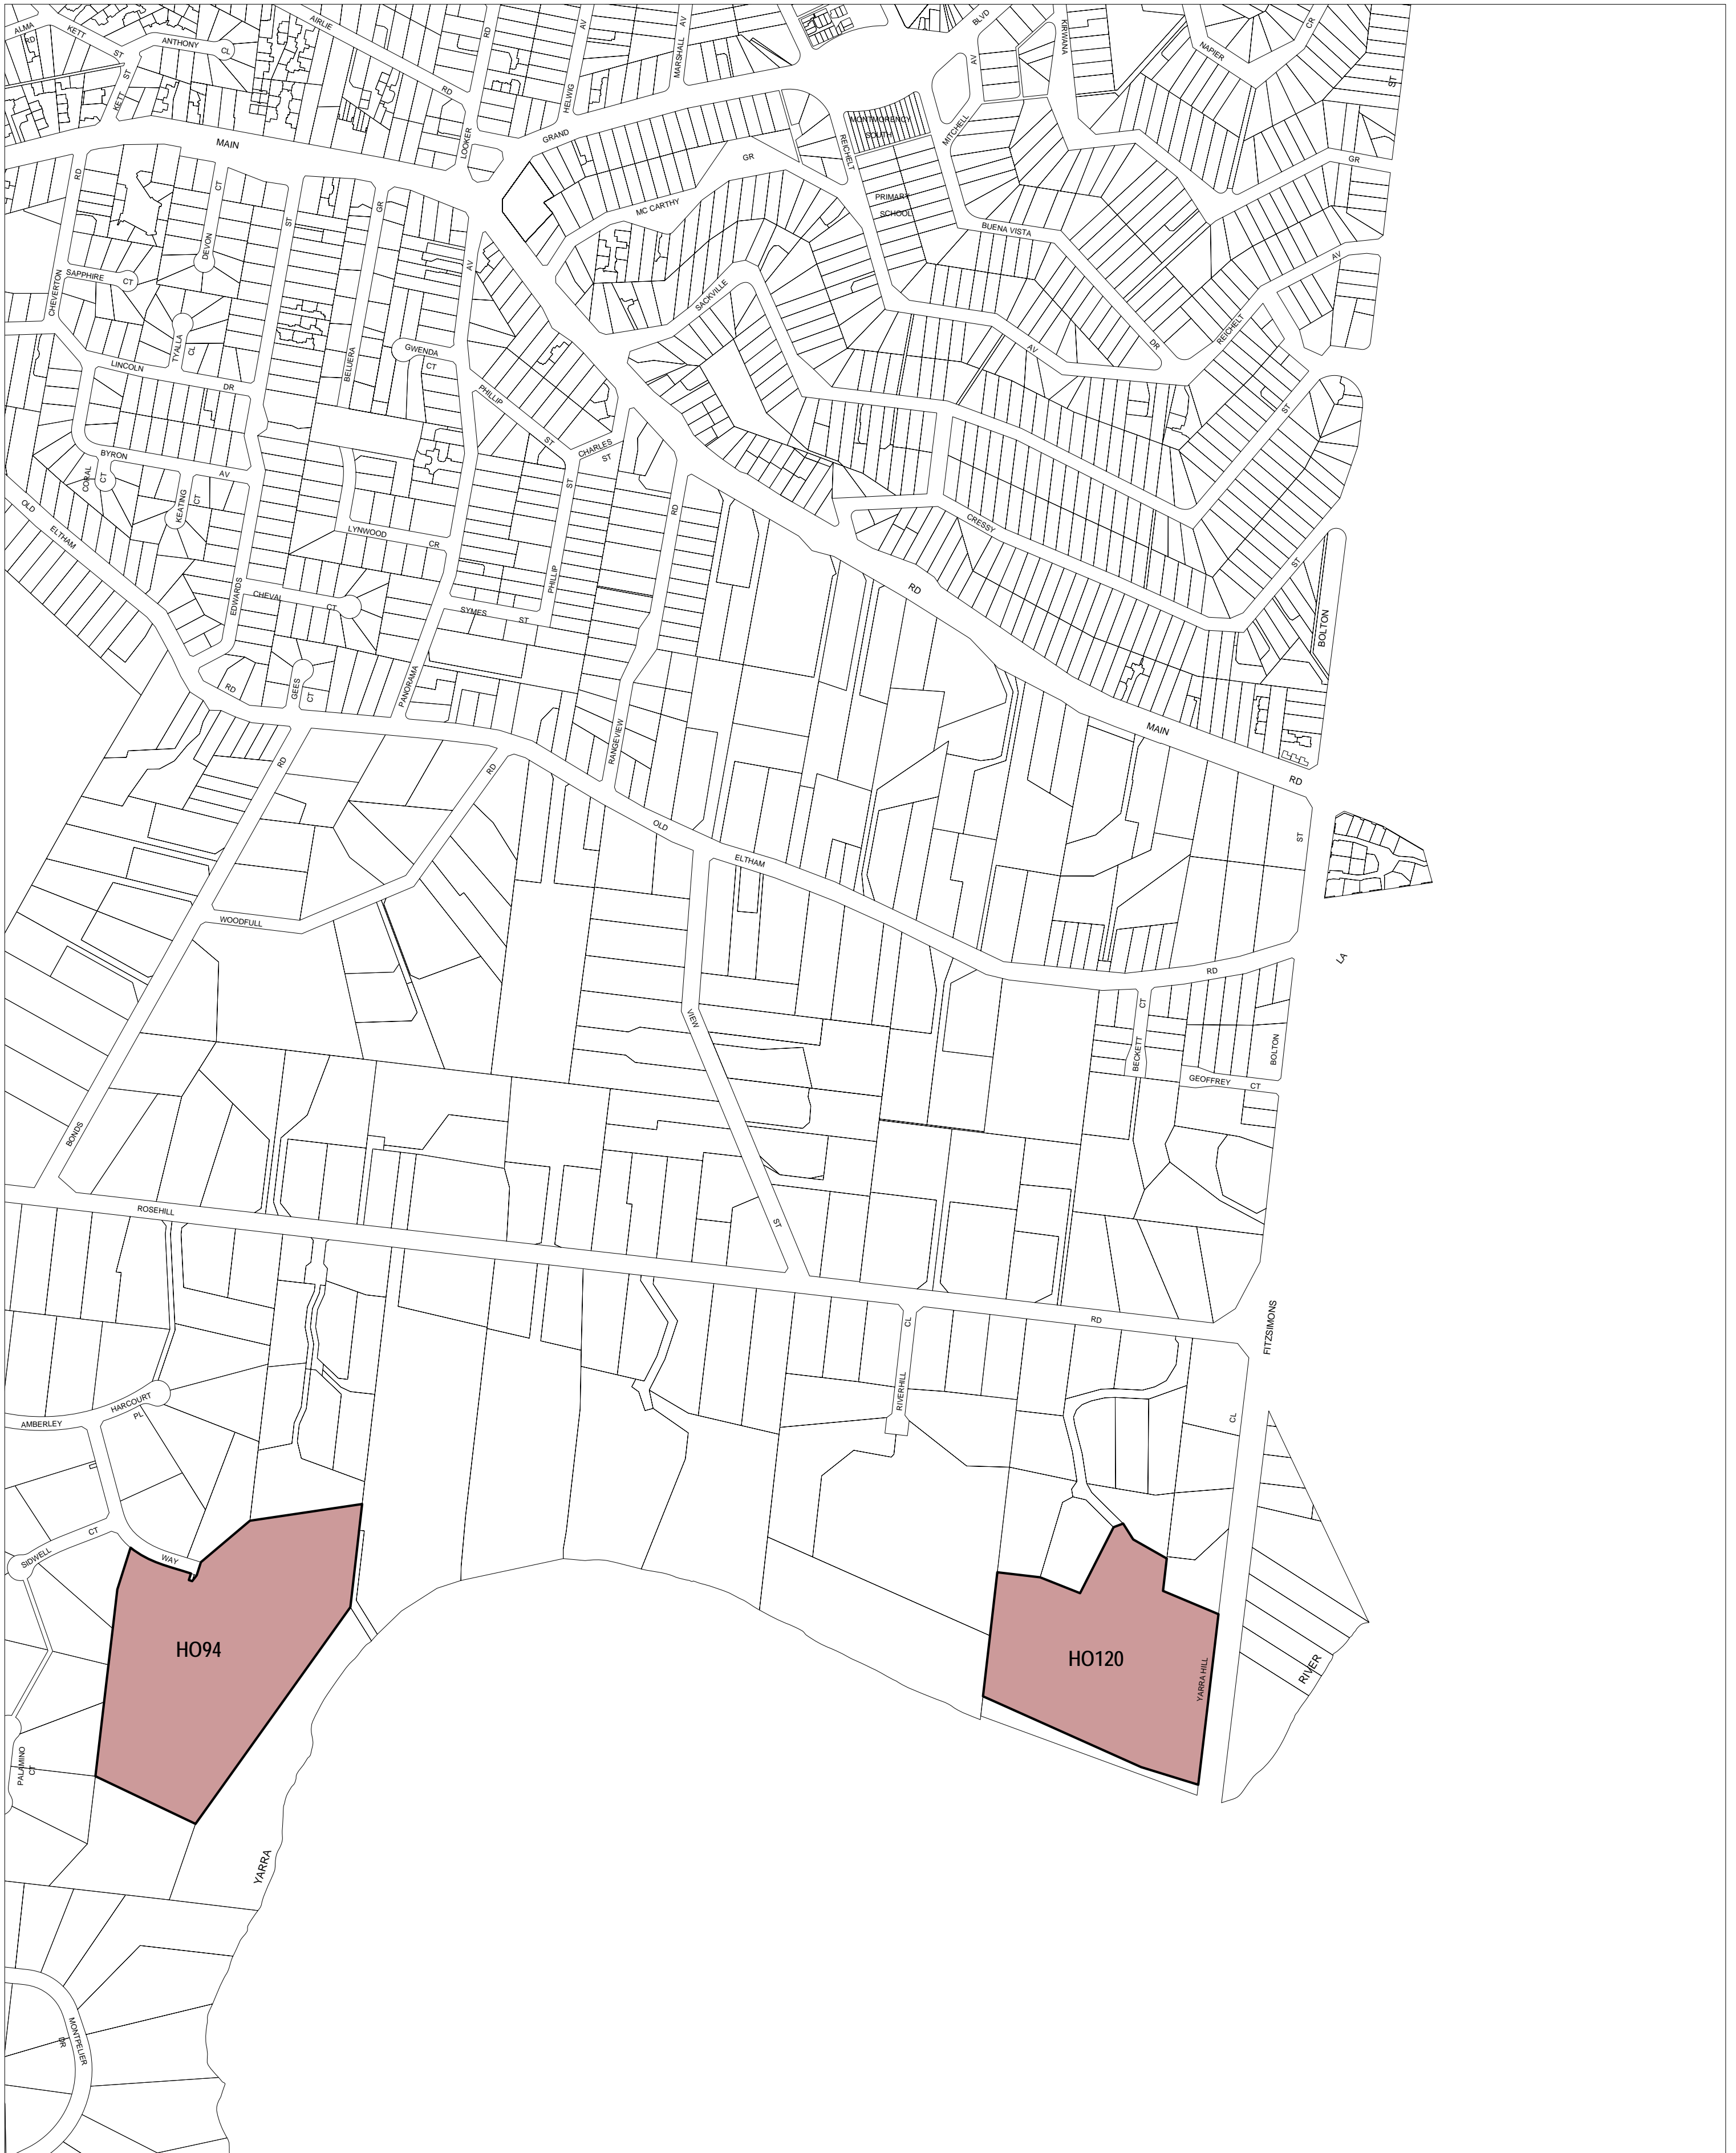

BANYULE PLANNING SCHEME - LOCAL PROVISION

Overlays
HO Heritage Overlay

AUSTRALIAN MAP GRID ZONE 55

Printed: 12/7/2007

AMENDMENT C1