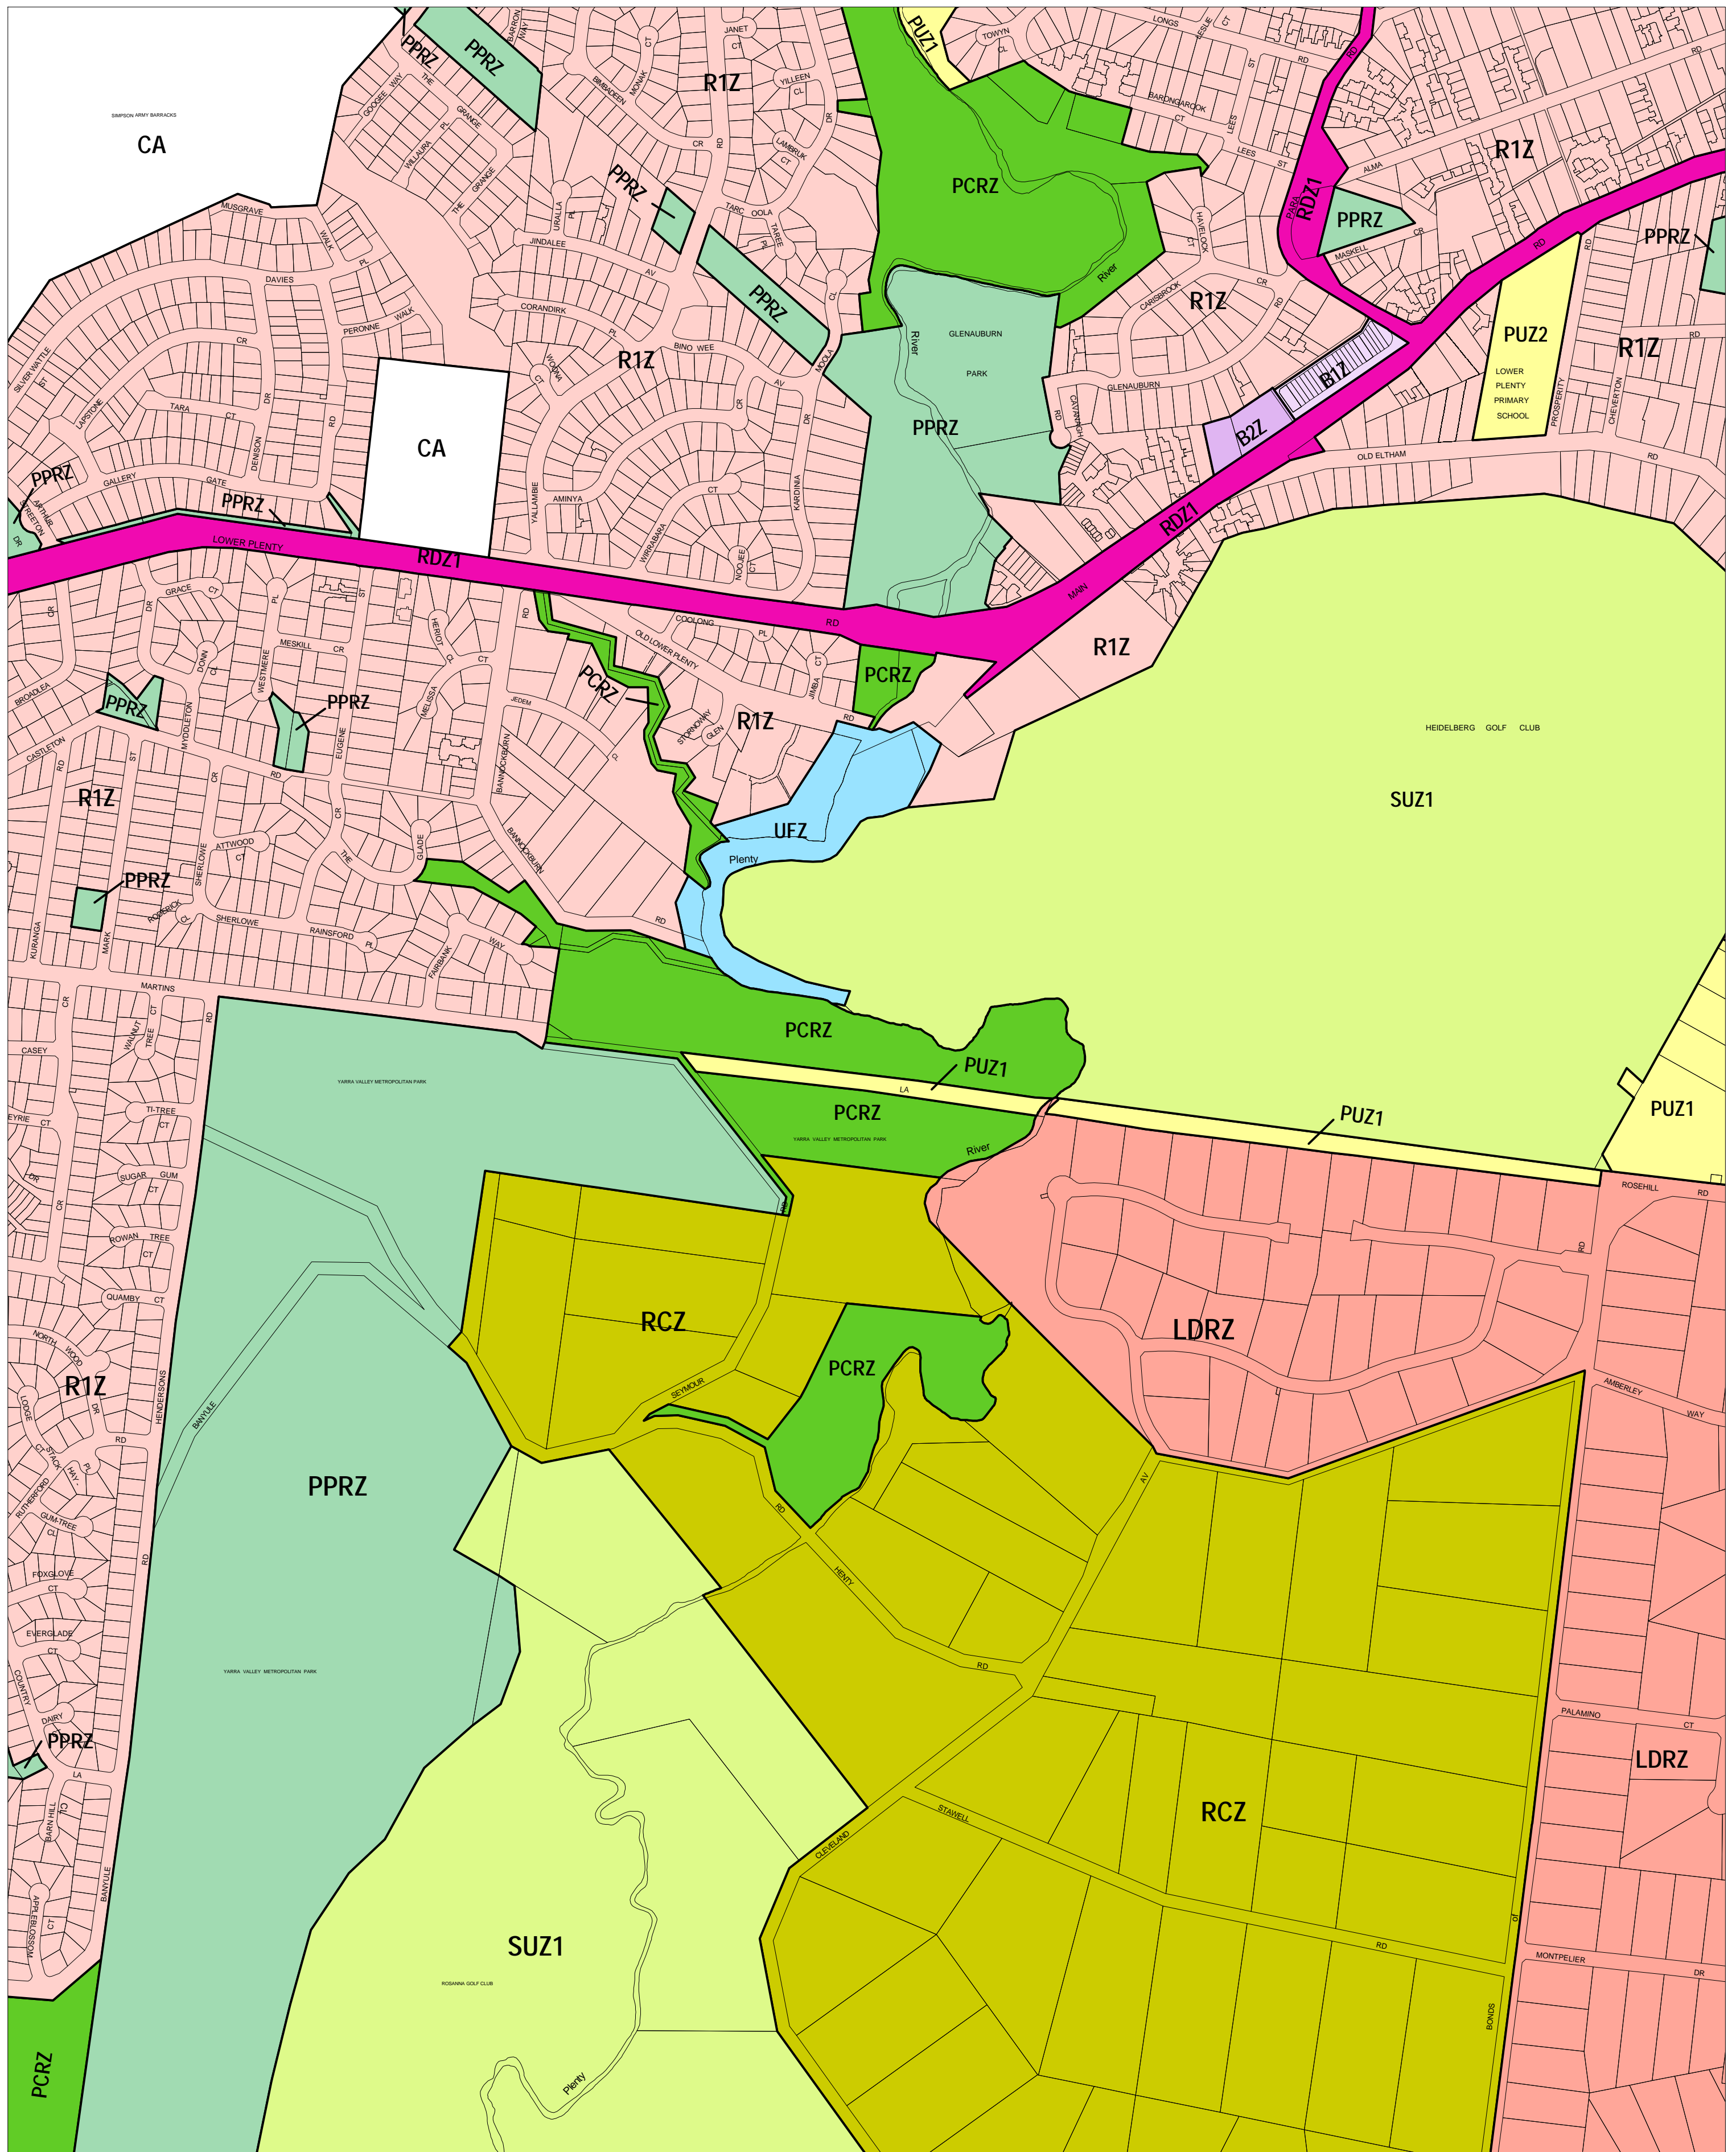

BANYULE PLANNING SCHEME - LOCAL PROVISION

Business	Rural	Special Purpose	Commonwealth Land
B1Z Business 1 Zone	R1Z Residential 1 Zone	PCRZ Public Conservation And Resource Zone	CA Commonwealth Land Not Controlled By Planning Scheme
B2Z Business 2 Zone	RCZ Rural Conservation Zone	SUZ1 Special Use Zone 1	
PCRZ Public Conservation And Resource Zone		UFZ Urban Floodway Zone	
PPRZ Public Park And Recreation Zone			
PUZ2 Public Use Zone Education			
PUZ1 Public Use Zone Service And Utility			
RDZ1 Road Zone Category 1			
LDRZ Low Density Residential Zone			

THIS MAP INCORPORATES APPROVED ZONES AS AT: 20/04/06 AMENDMENT C50

Printed: 8/5/2006

INDEX TO ADJOINING METRIC SERIES MAP