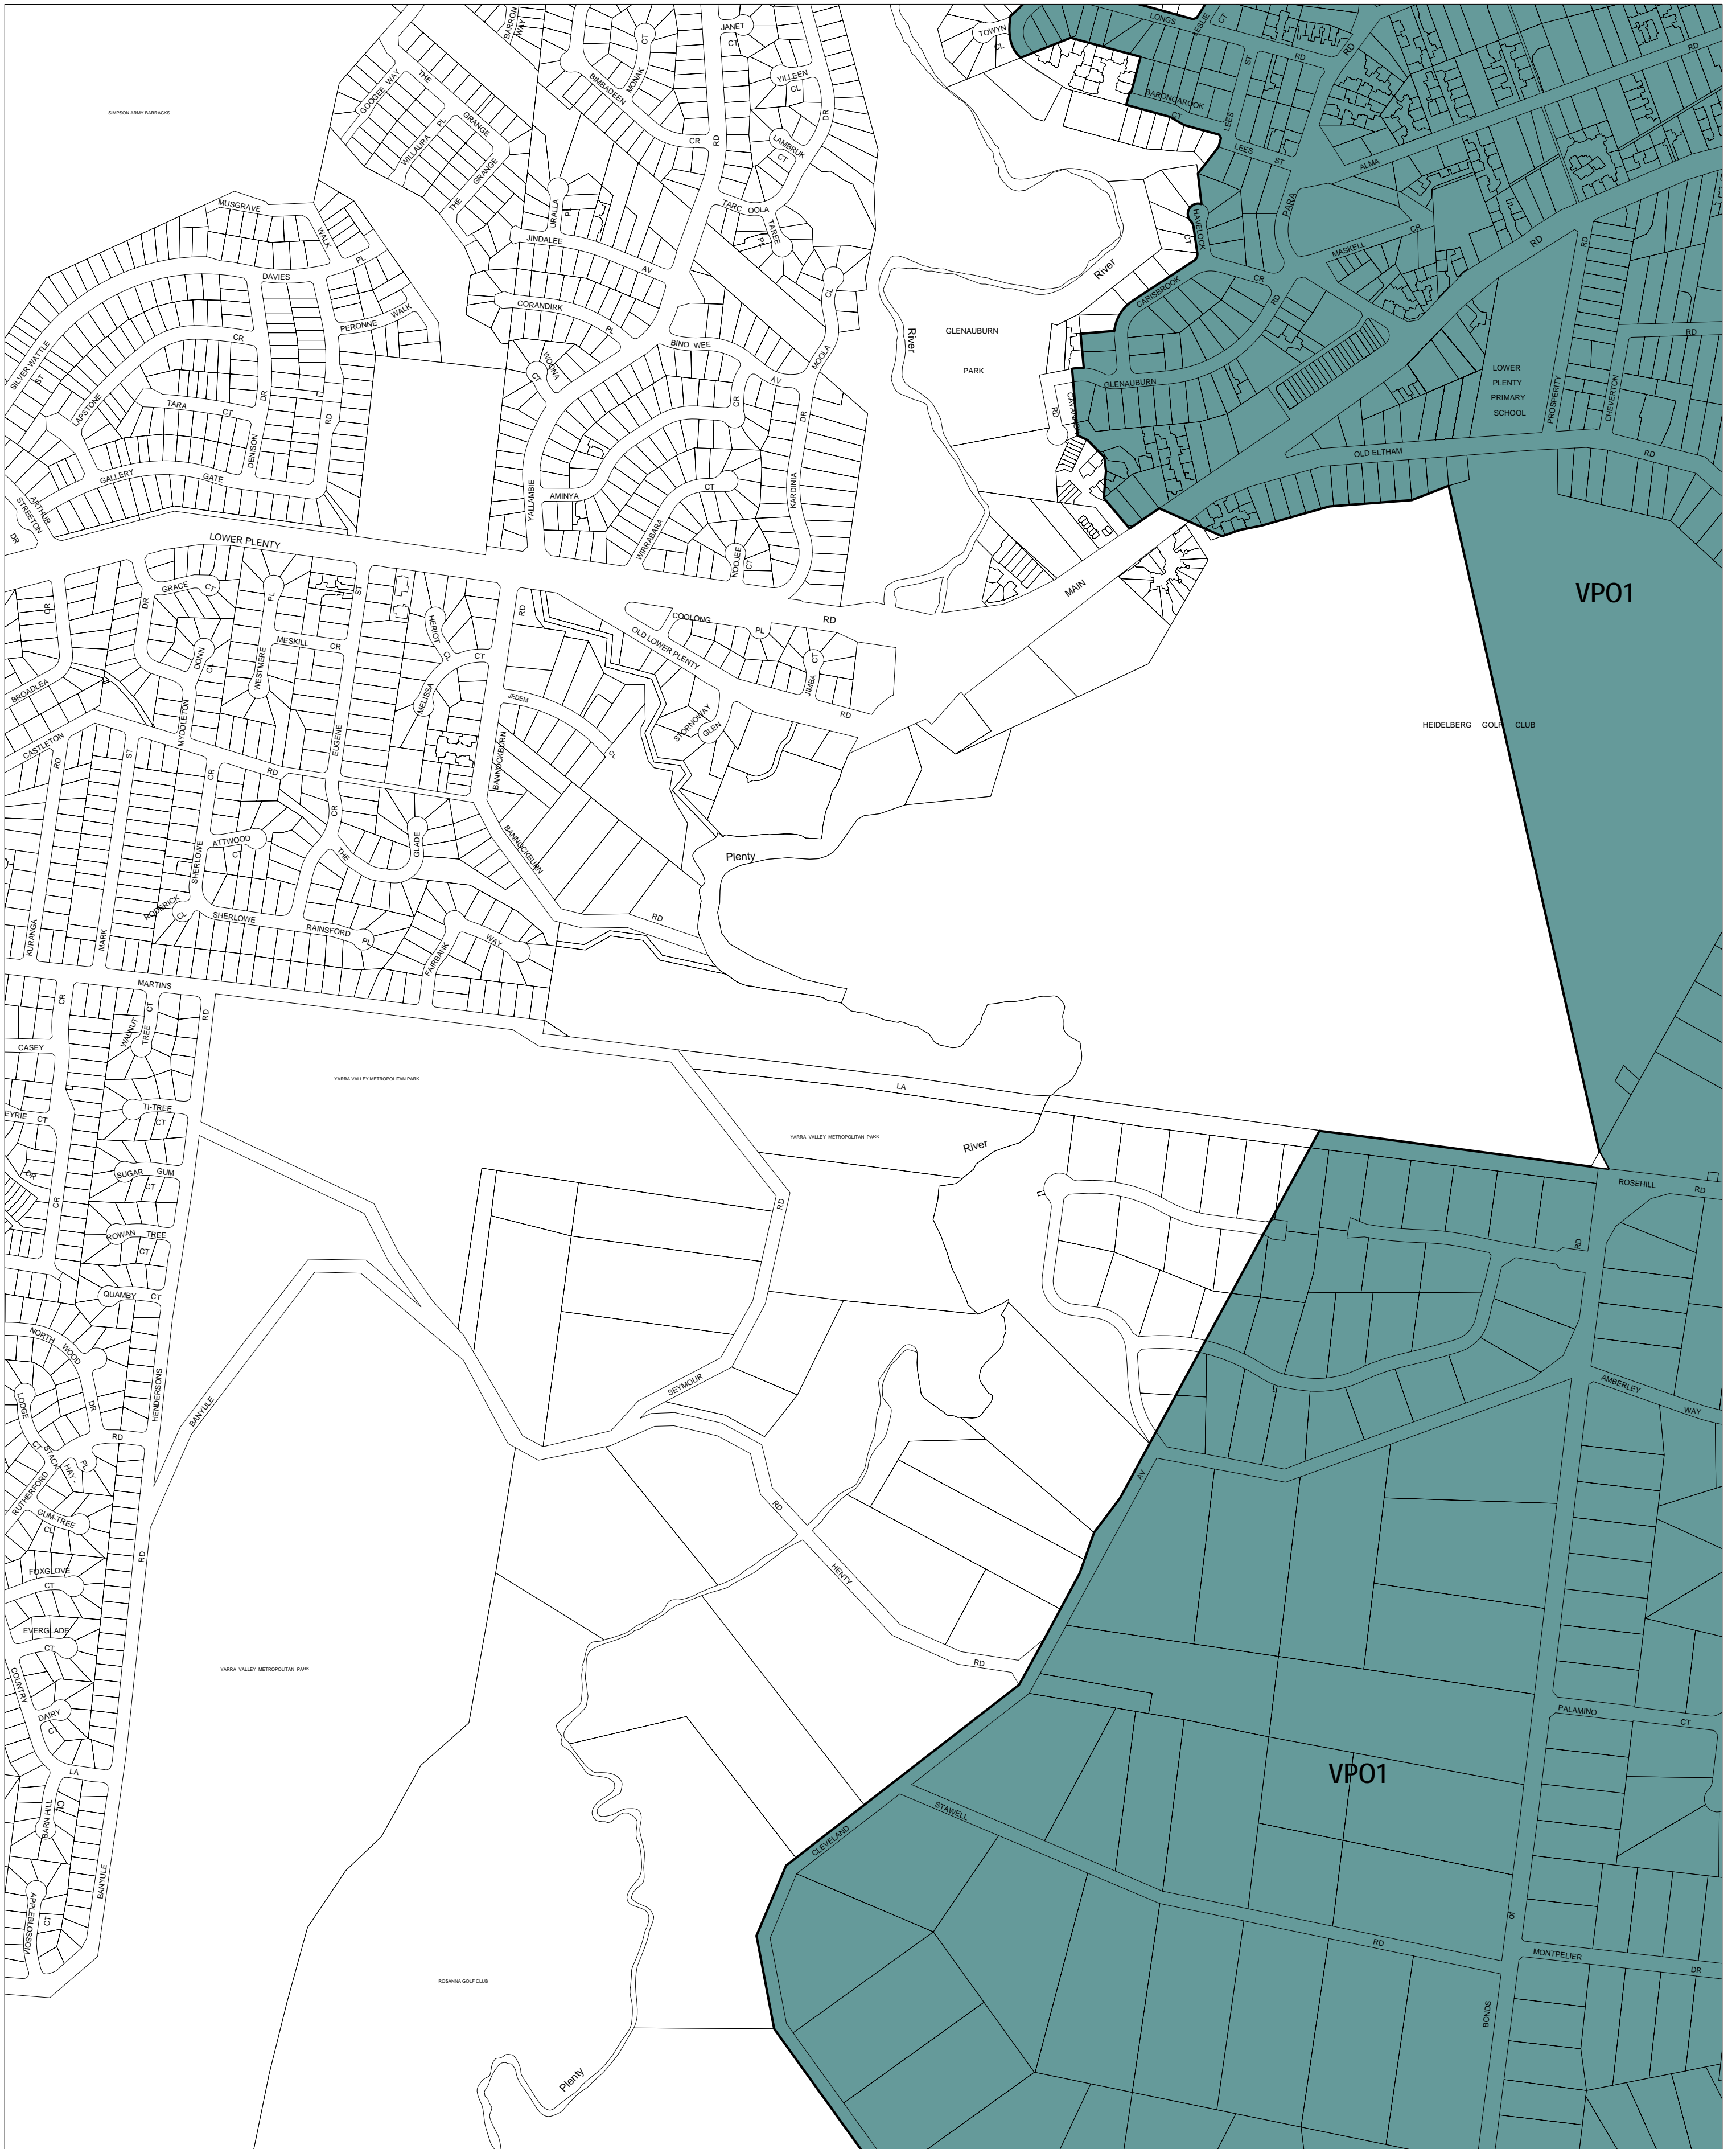

BANYULE PLANNING SCHEME - LOCAL PROVISION

Overlays

VPO1 Vegetation Protection Overlay - Schedule 1

Printed: 12/7/2007

AMENDMENT C1