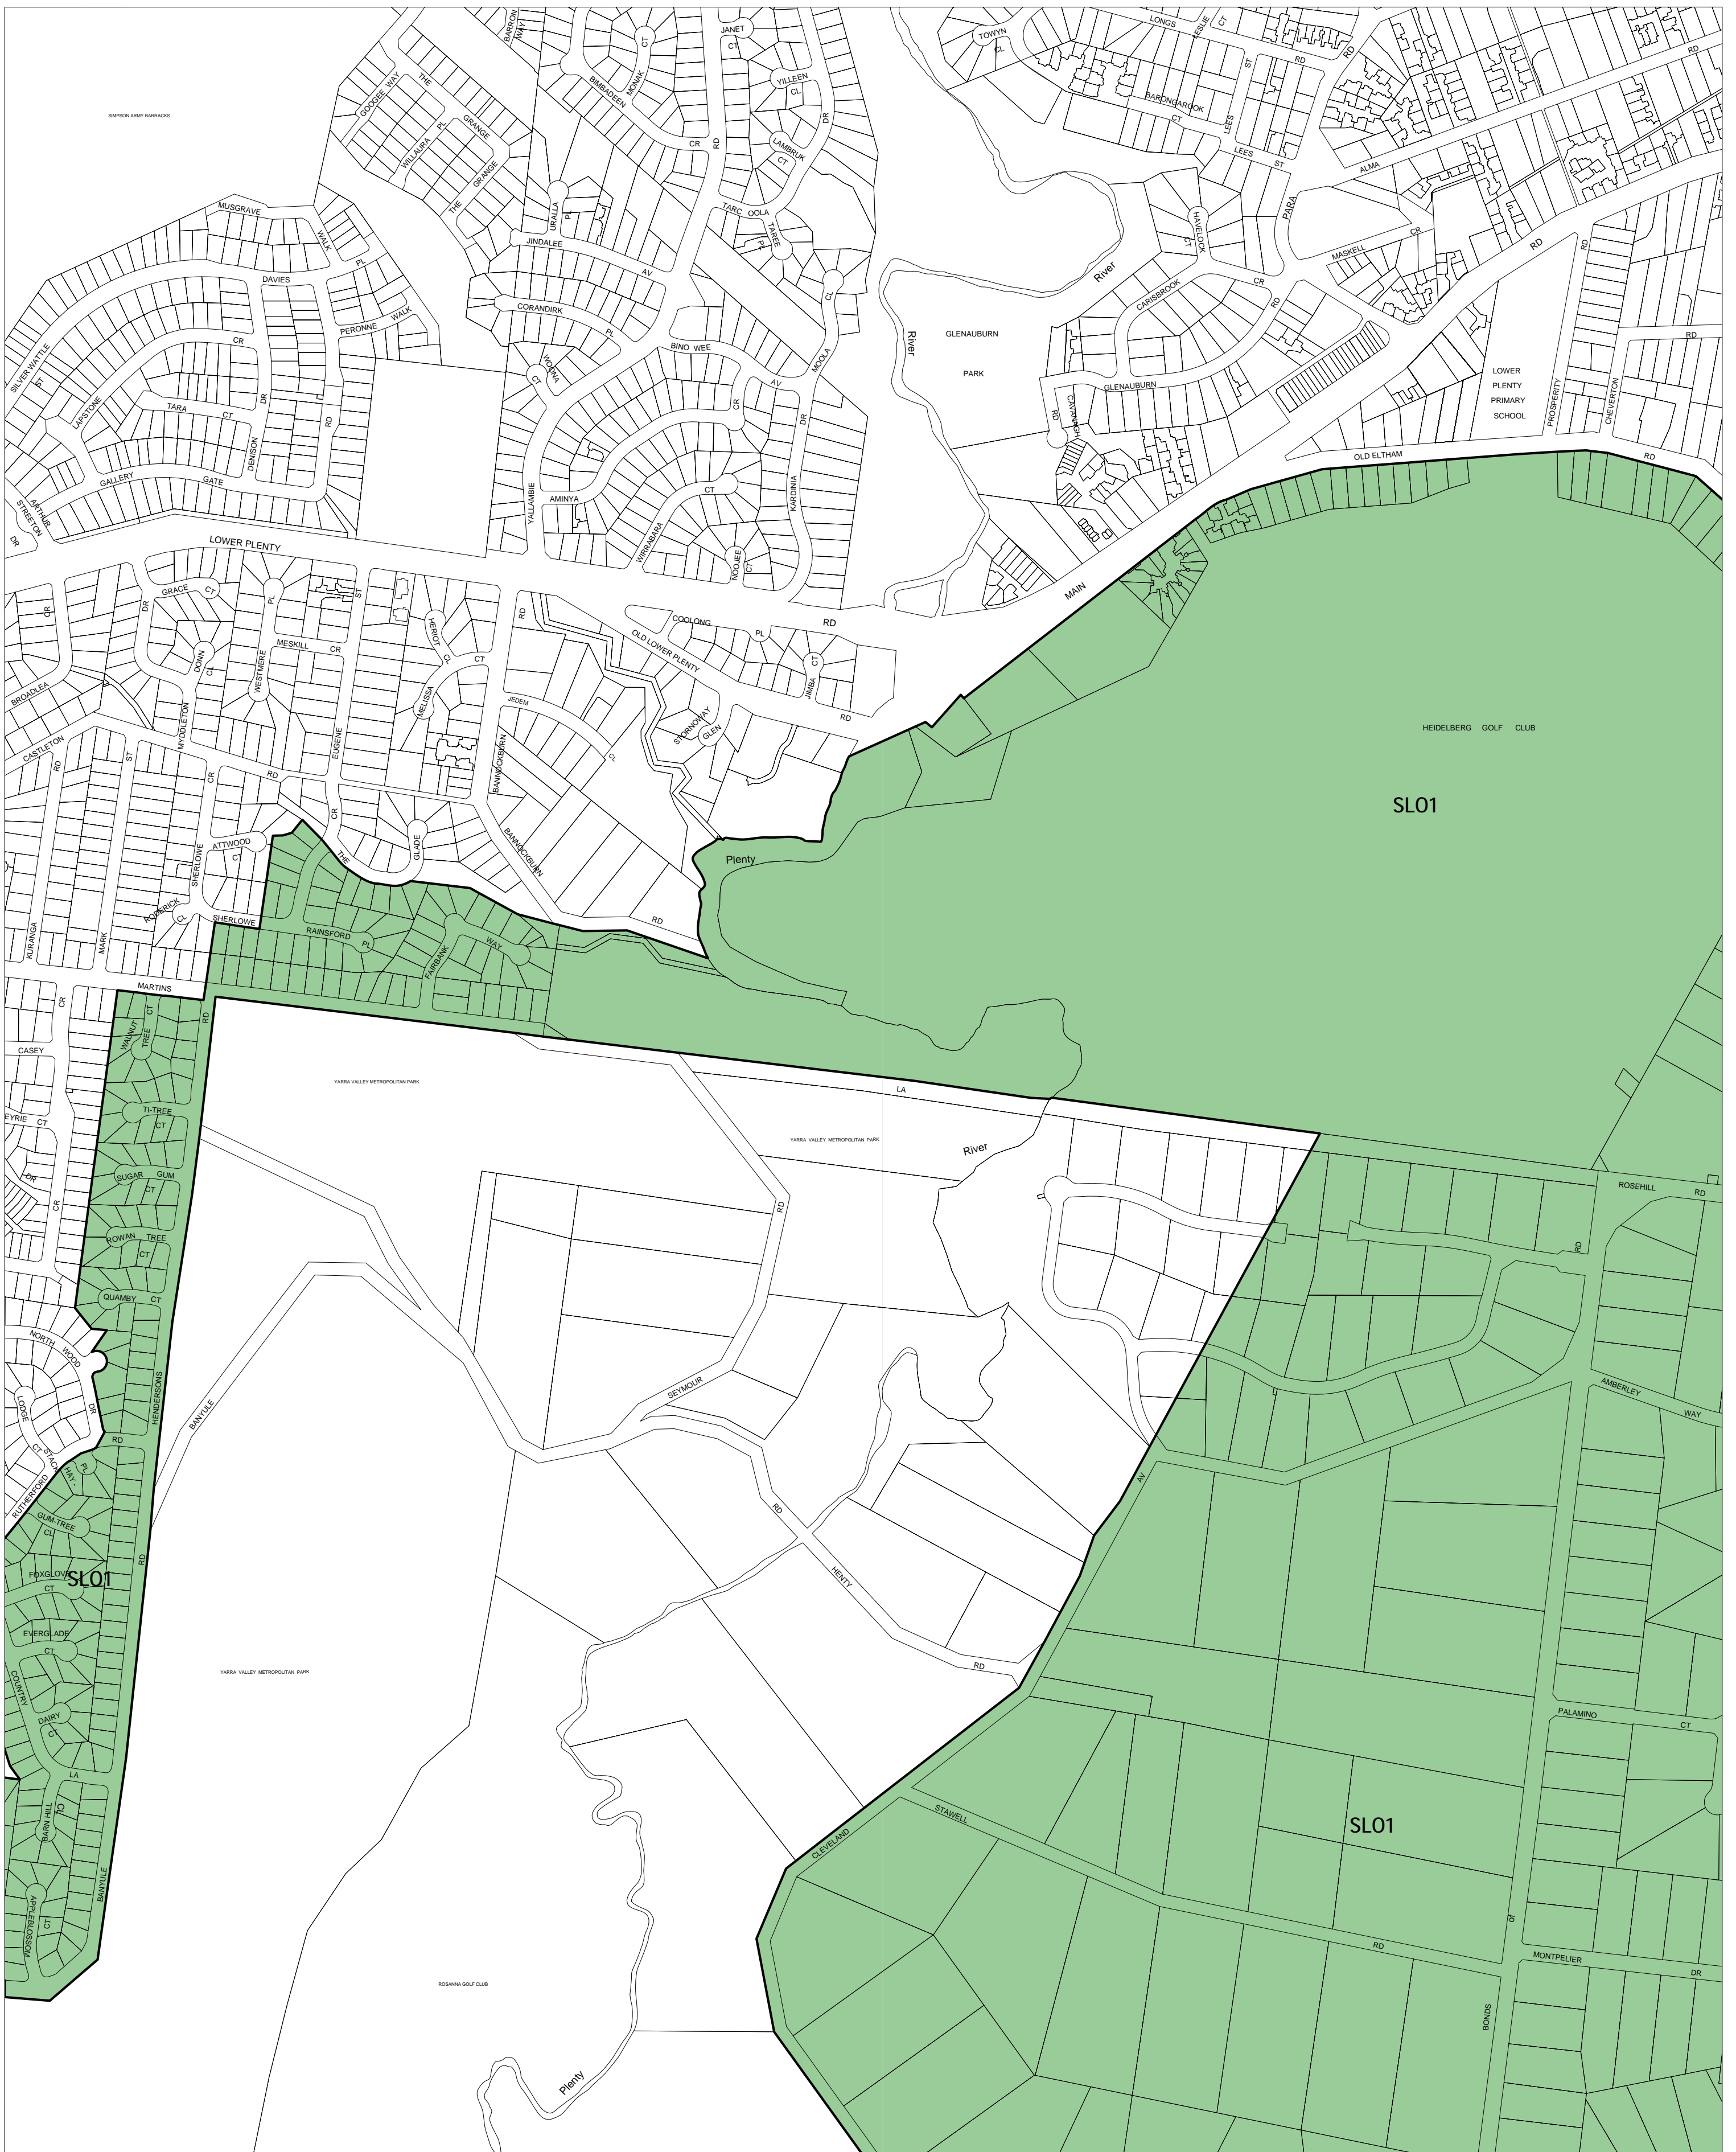

BANYULE PLANNING SCHEME - LOCAL PROVISION

Overlays

SLO1 Significant Landscape Overlay - Schedule 1

Printed: 12/7/2007