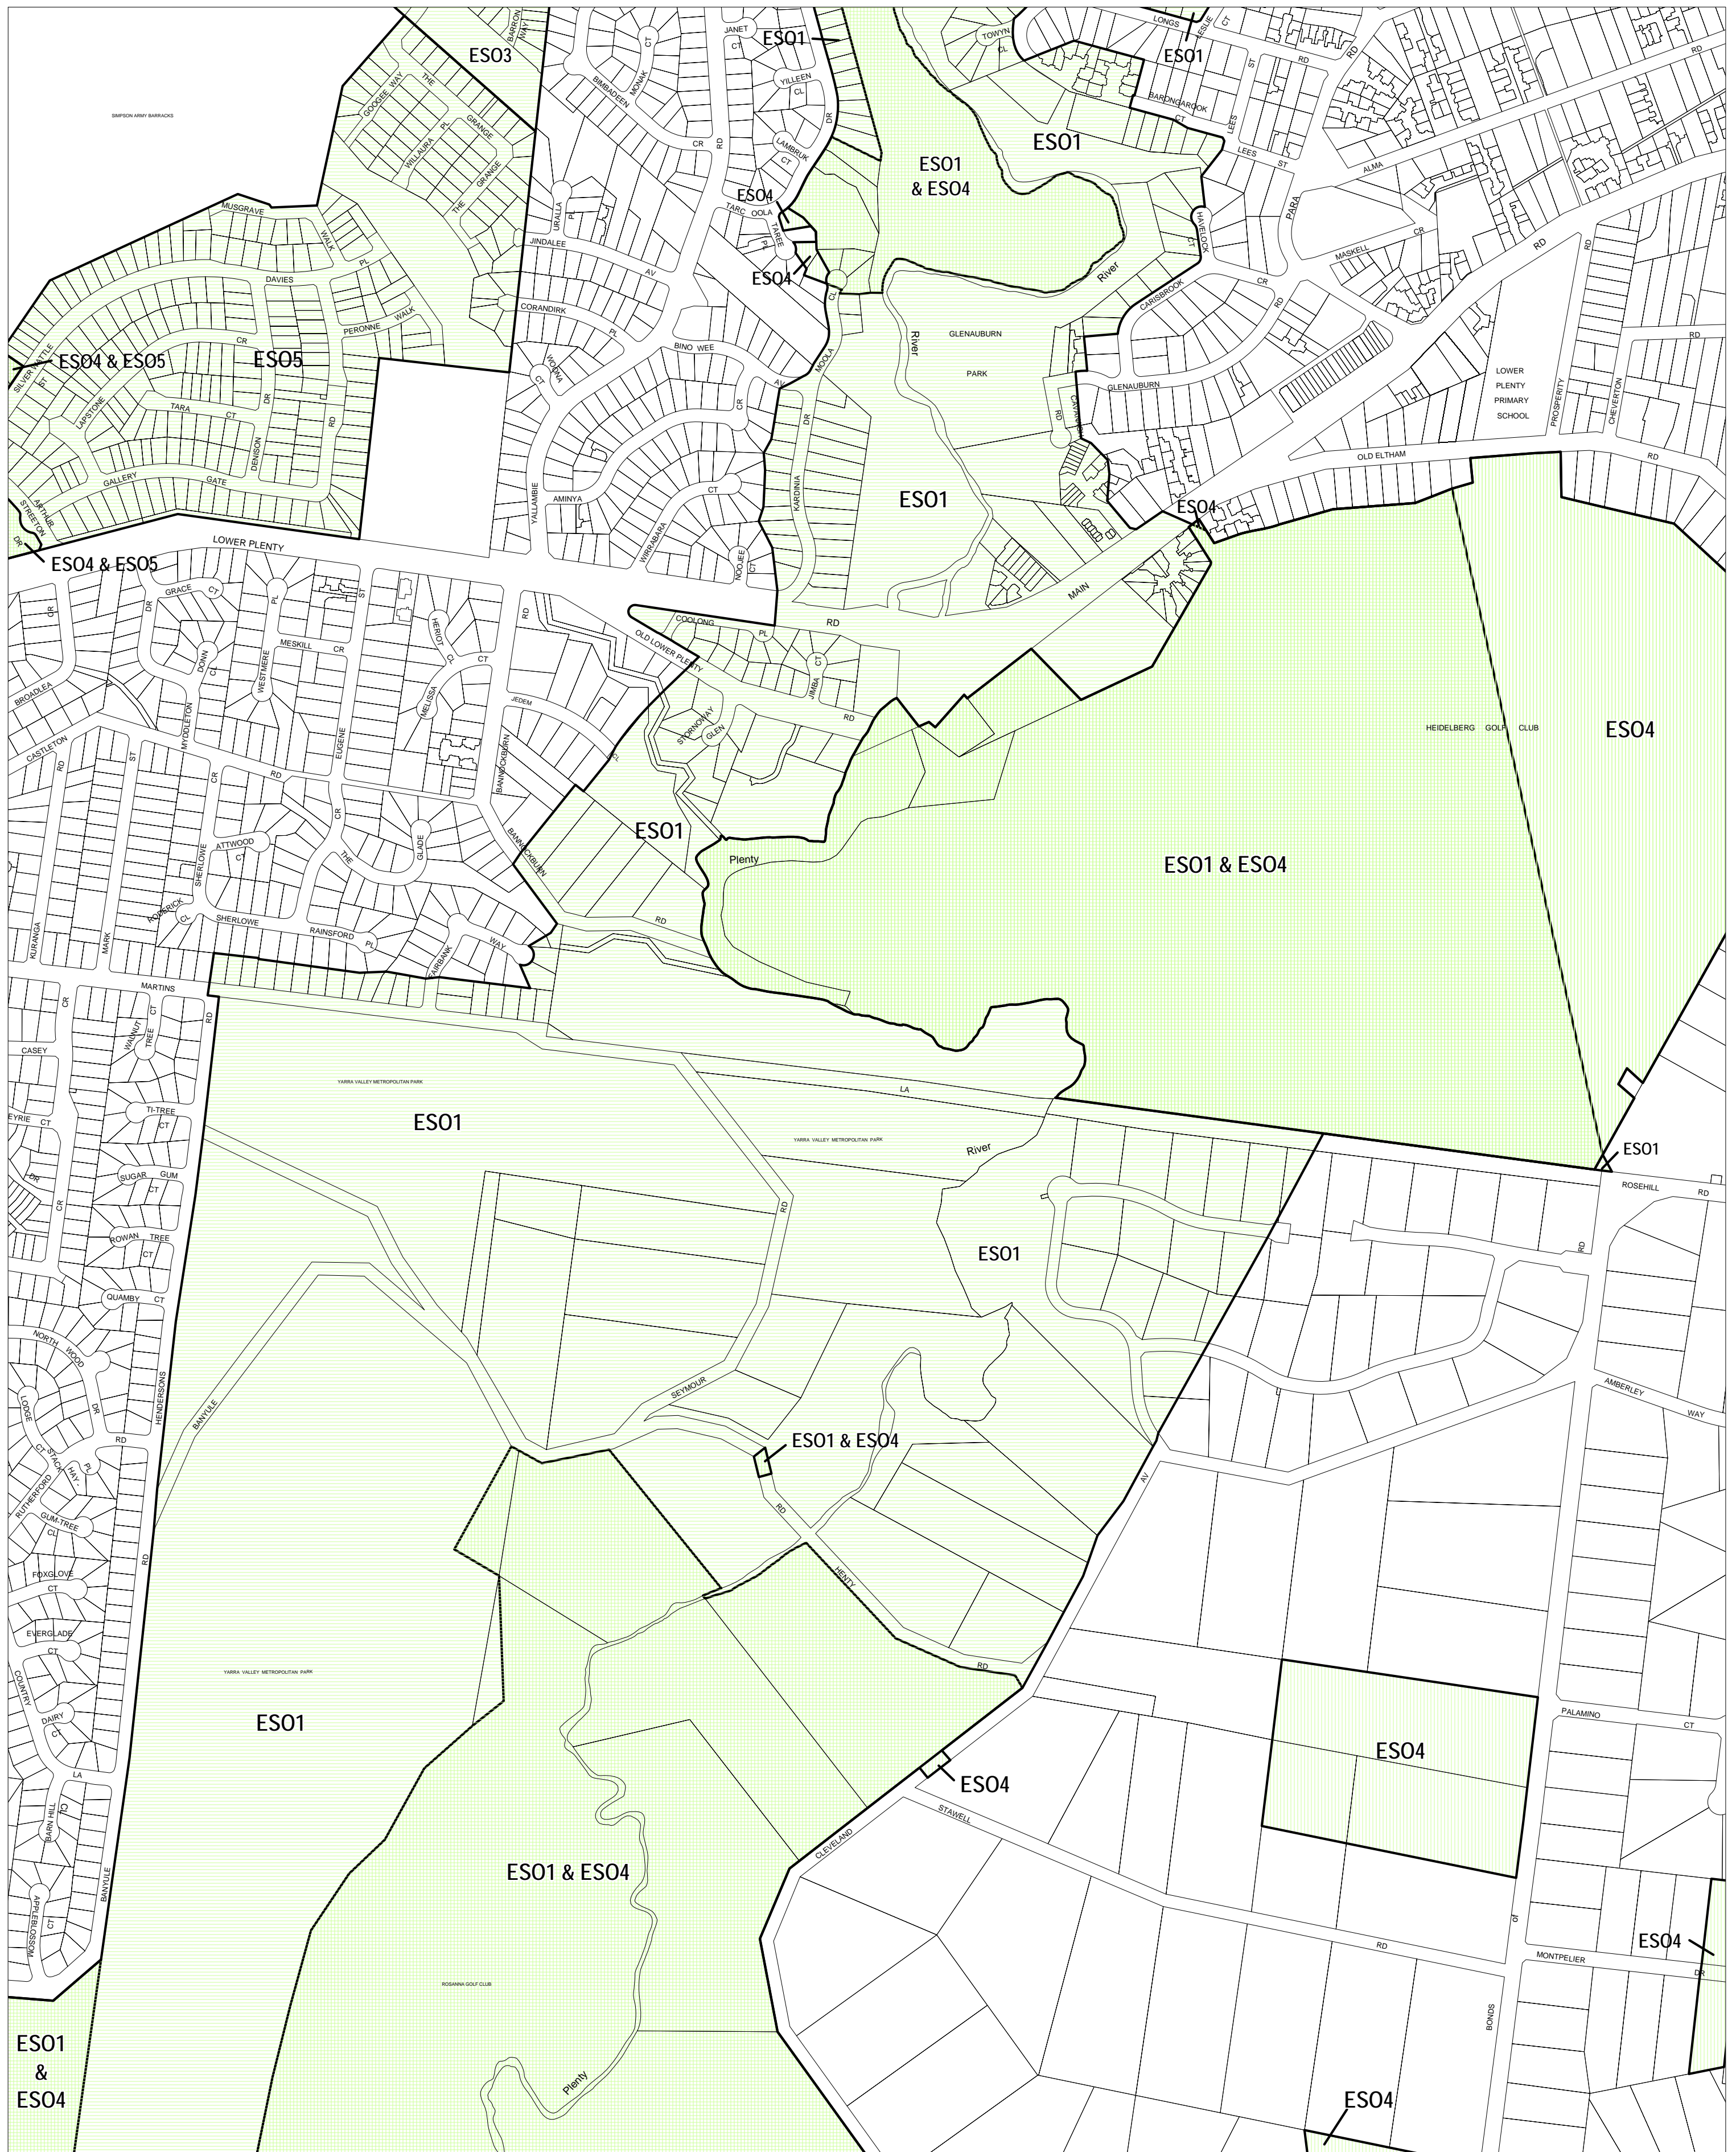

BANYULE PLANNING SCHEME - LOCAL PROVISION

Overlays	Description
ES01	Environmental Significance Overlay - Schedule 1
ES03	Environmental Significance Overlay - Schedule 3
ES04	Environmental Significance Overlay - Schedule 4
ES05	Environmental Significance Overlay - Schedule 5

100 0 100 200 300 400 500 m
AUSTRALIAN MAP GRID ZONE 55

INDEX TO ADJOINING METRIC SERIES MAP

2	3	4
5	6	7
10	11	12
14	15	16
19	20	

Printed: 11/7/2007

AMENDMENT C5