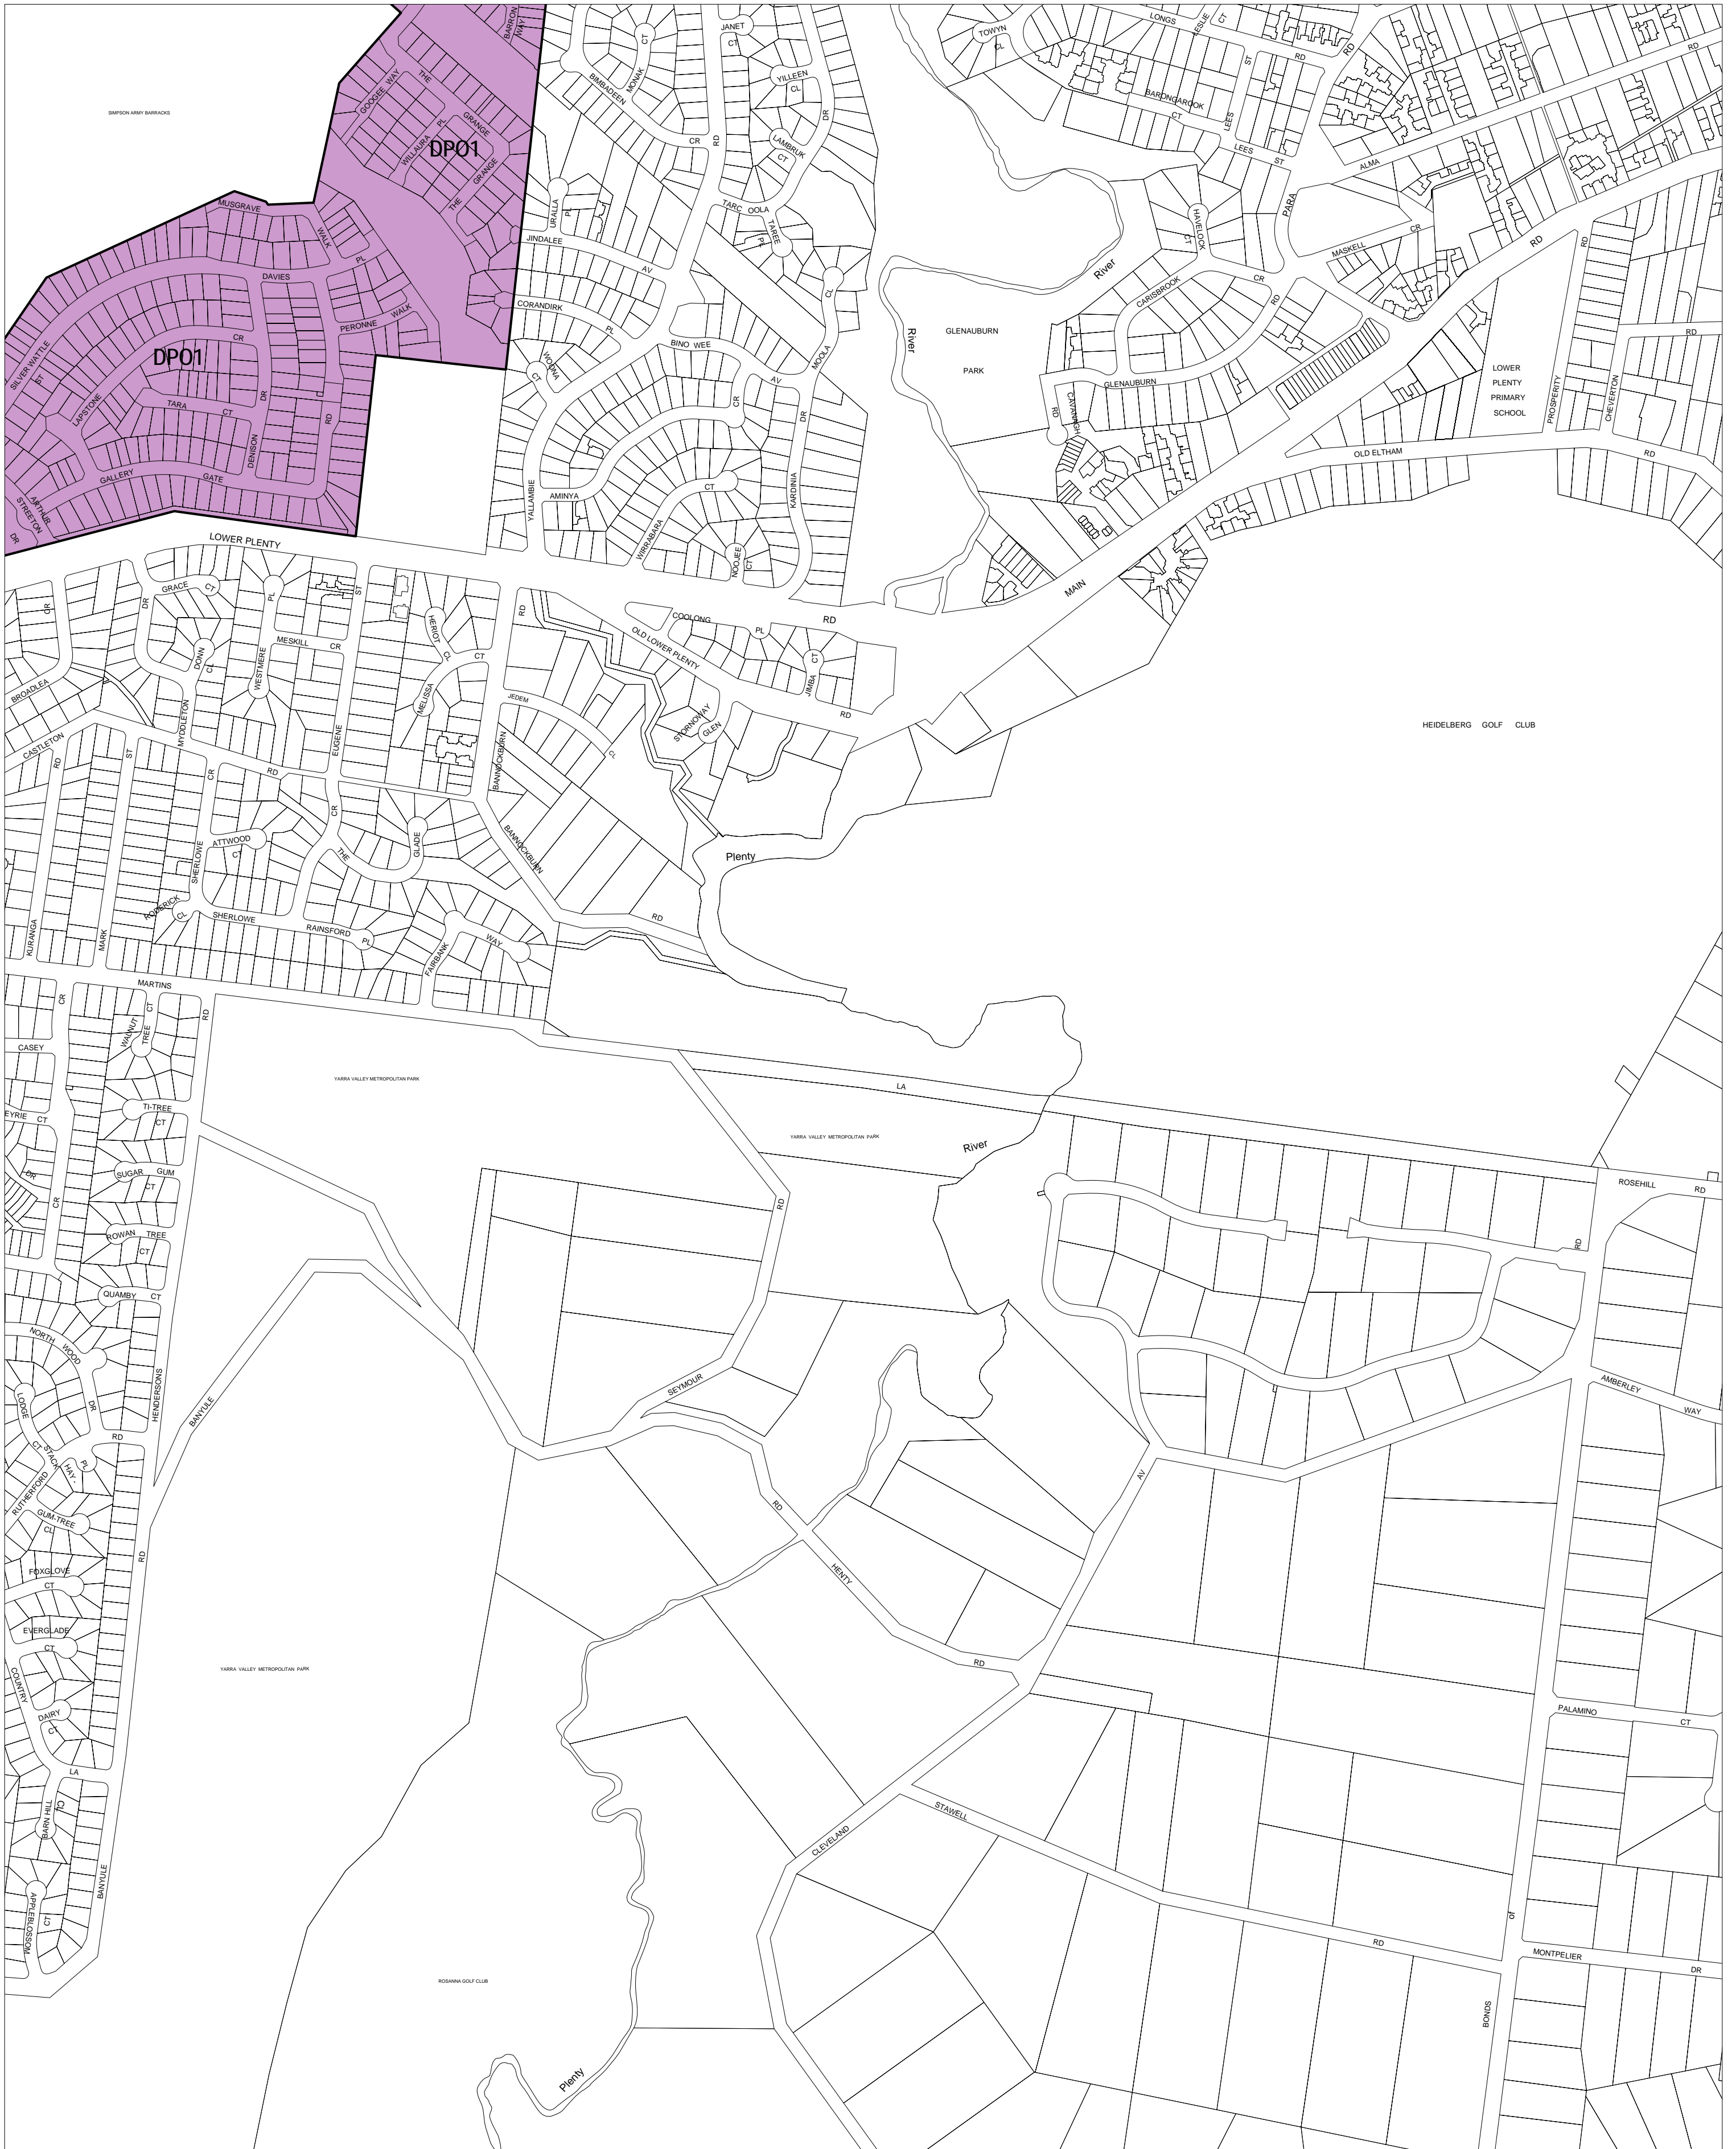

BANYULE PLANNING SCHEME - LOCAL PROVISION

Overlays
DP01 Development Plan Overlay - Schedule 1

AUSTRALIAN MAP GRID ZONE 55

Printed: 12/7/2007