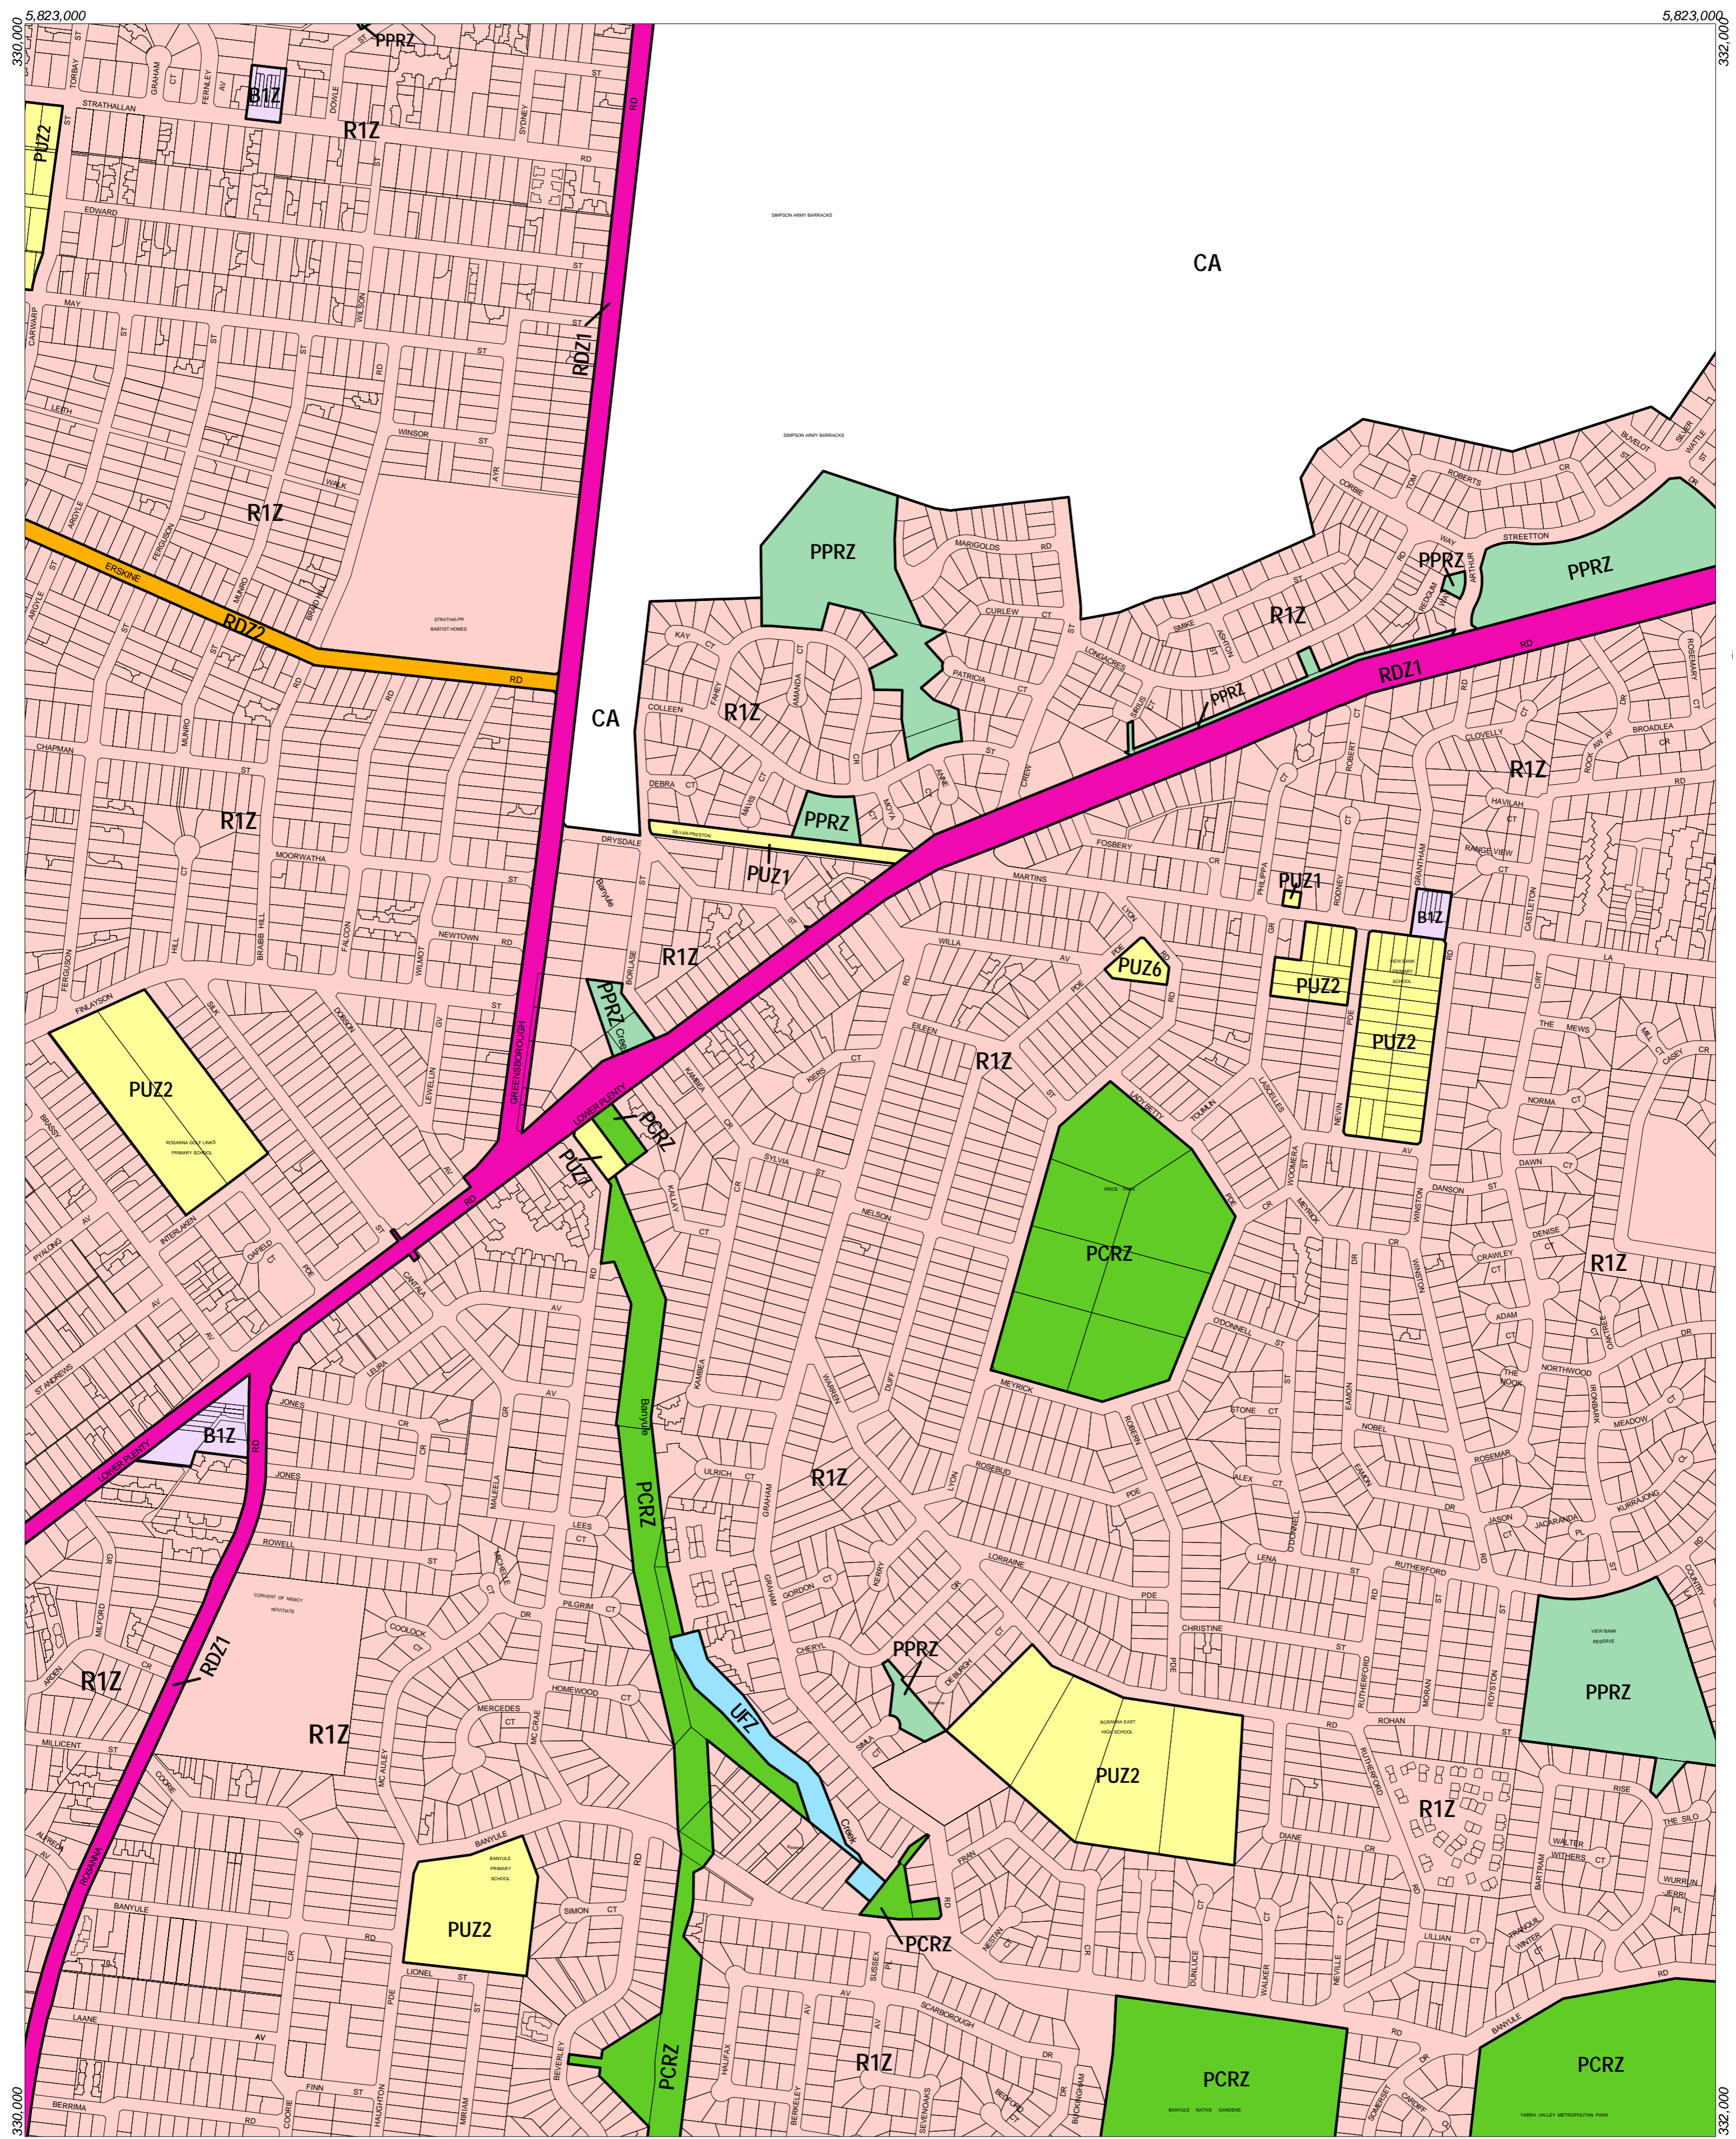

BANYULE PLANNING SCHEME - LOCAL PROVISION

Business	Road Zone Category 2
B1Z Business 1 Zone	RDZ2 Road Zone Category 2
Public Land	Residential
PCRZ Public Conservation And Resource Zone	R1Z Residential 1 Zone
PPRZ Public Park And Recreation Zone	Special Purpose
PUZ2 Public Use Zone Education	UFZ Urban Floodway Zone
PUZ6 Public Use Zone Local Government	Commonwealth Land
PUZ1 Public Use Zone Other Public Use	CA Commonwealth Land Not Controlled By Planning Scheme
PUZ1 Public Use Zone Service And Utility	
RDZ1 Road Zone Category 1	

AUSTRALIAN MAP GRID ZONE 55

Amendment C45
Printed: 24/9/2004