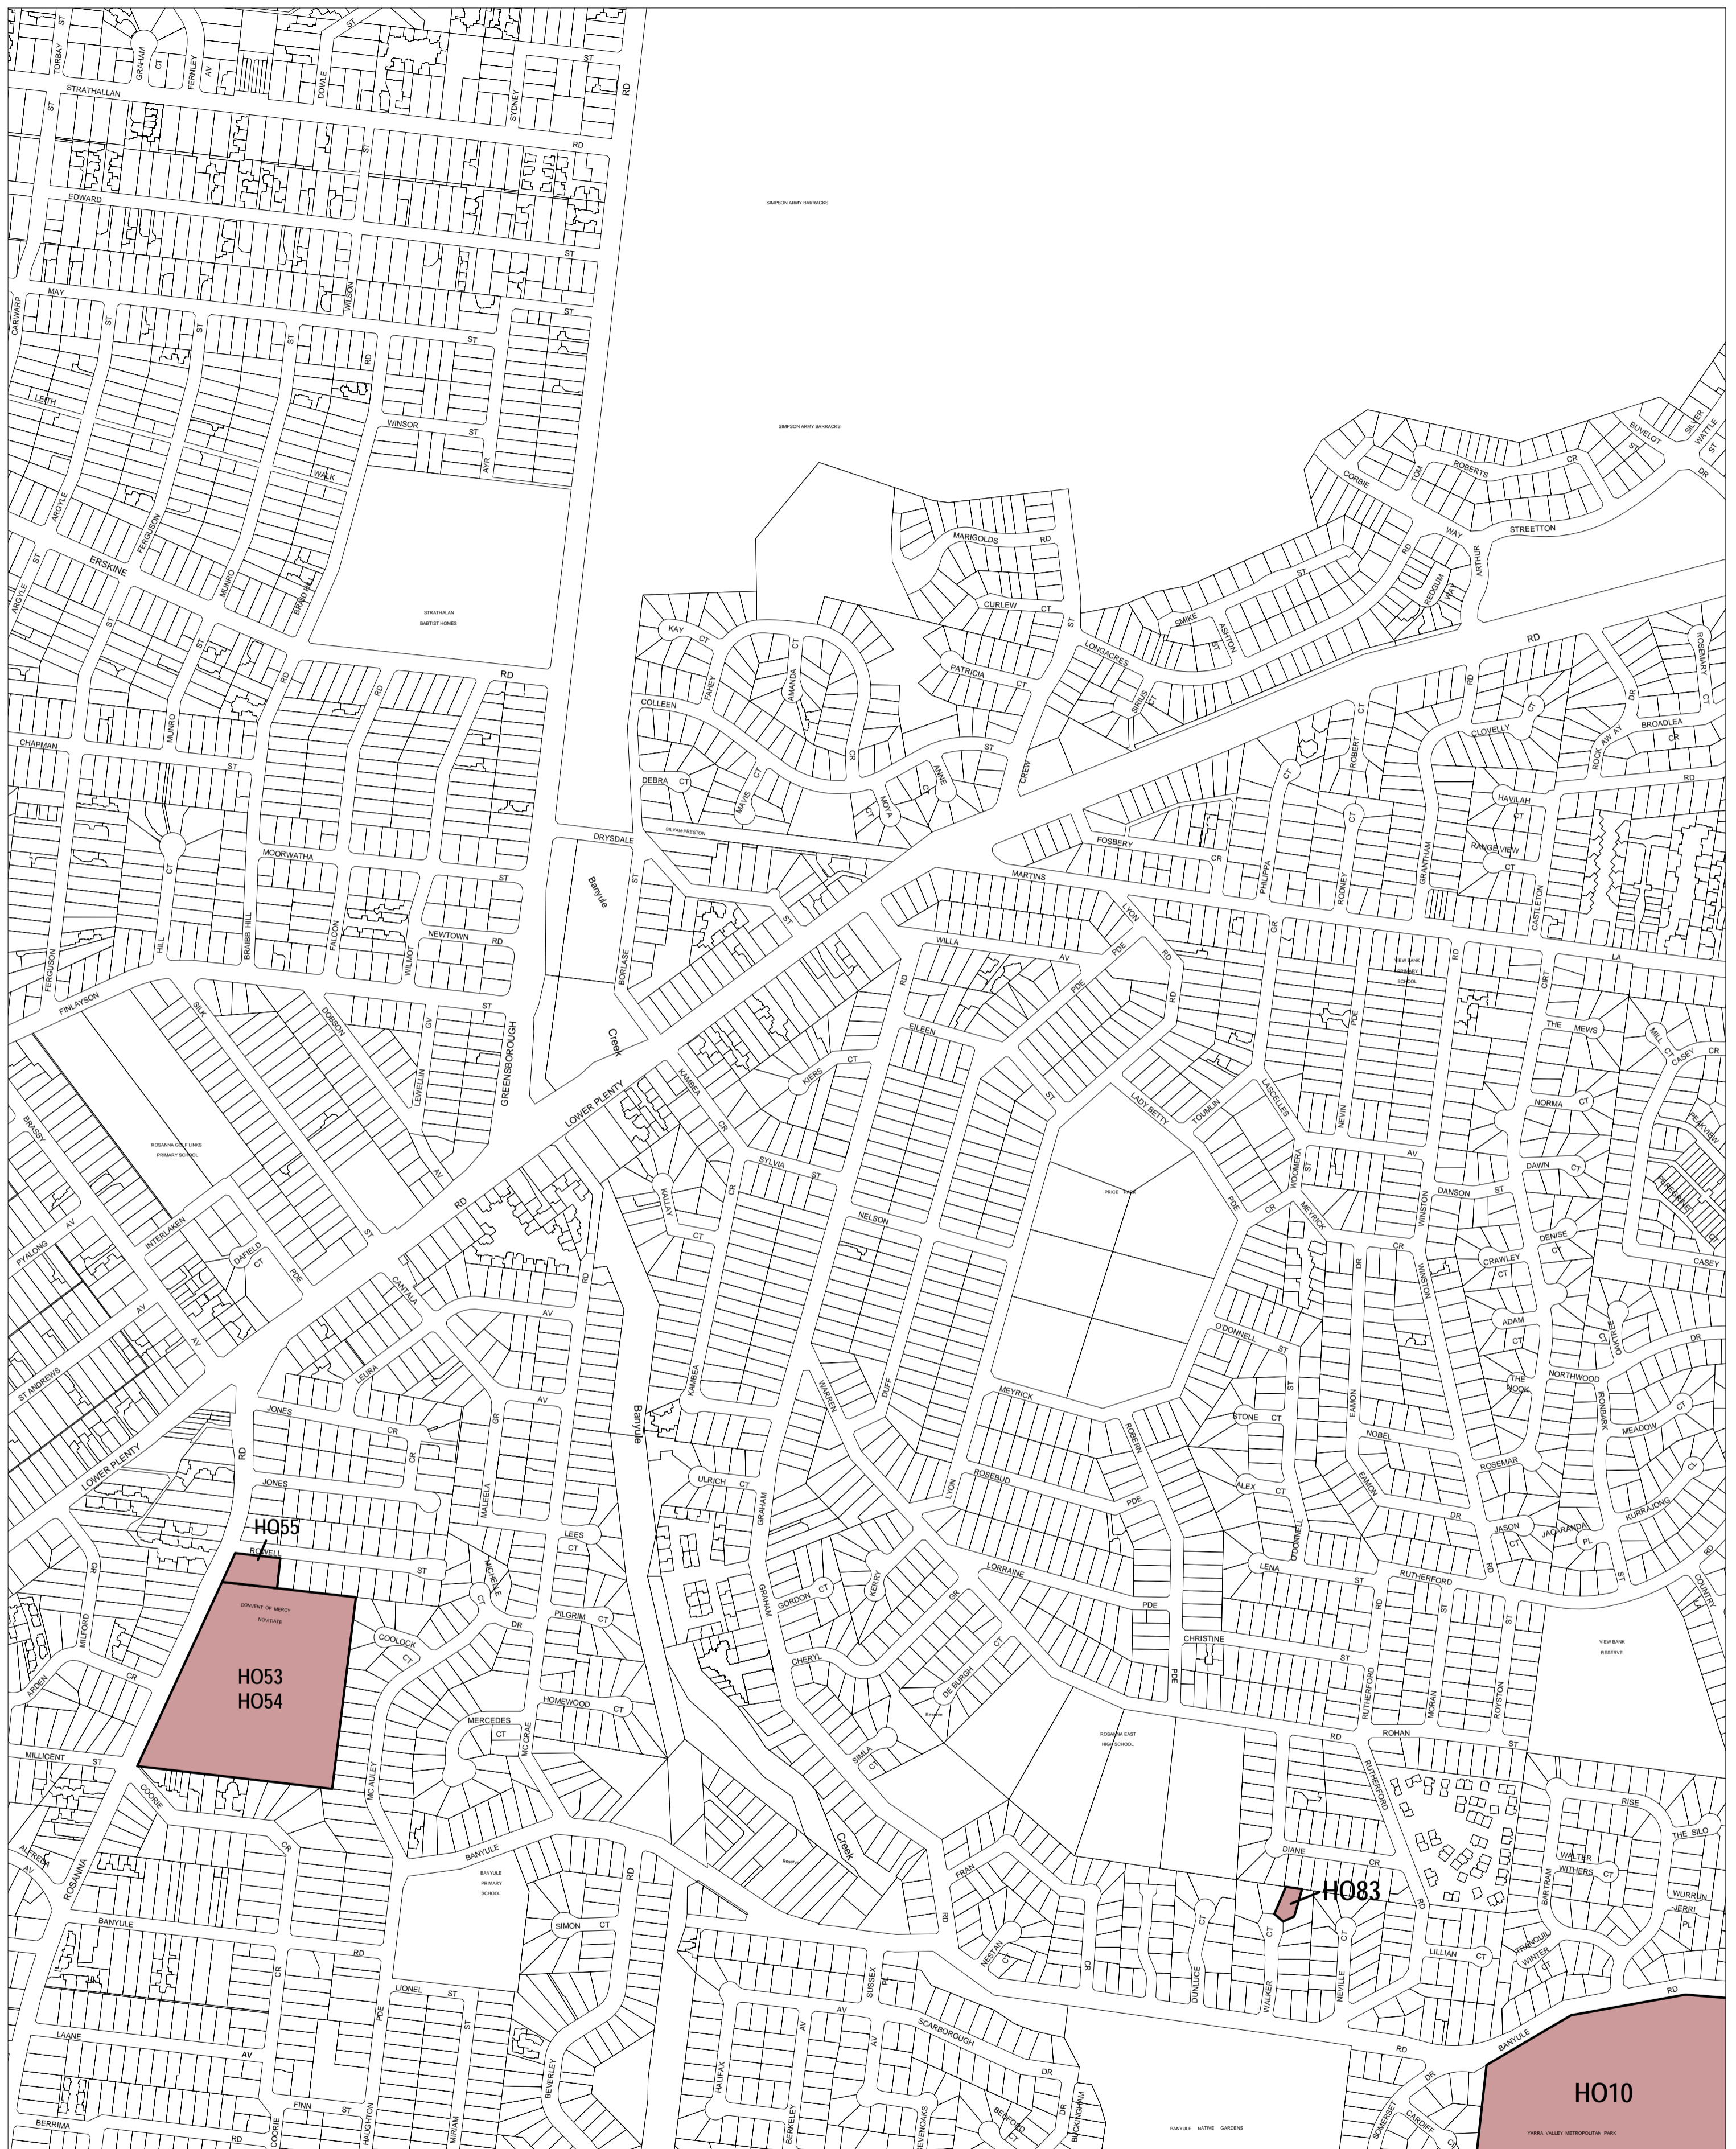

BANYULE PLANNING SCHEME - LOCAL PROVISION

Overlays
HO Heritage Overlay

Printed: 20/11/2008

AMENDMENT C52