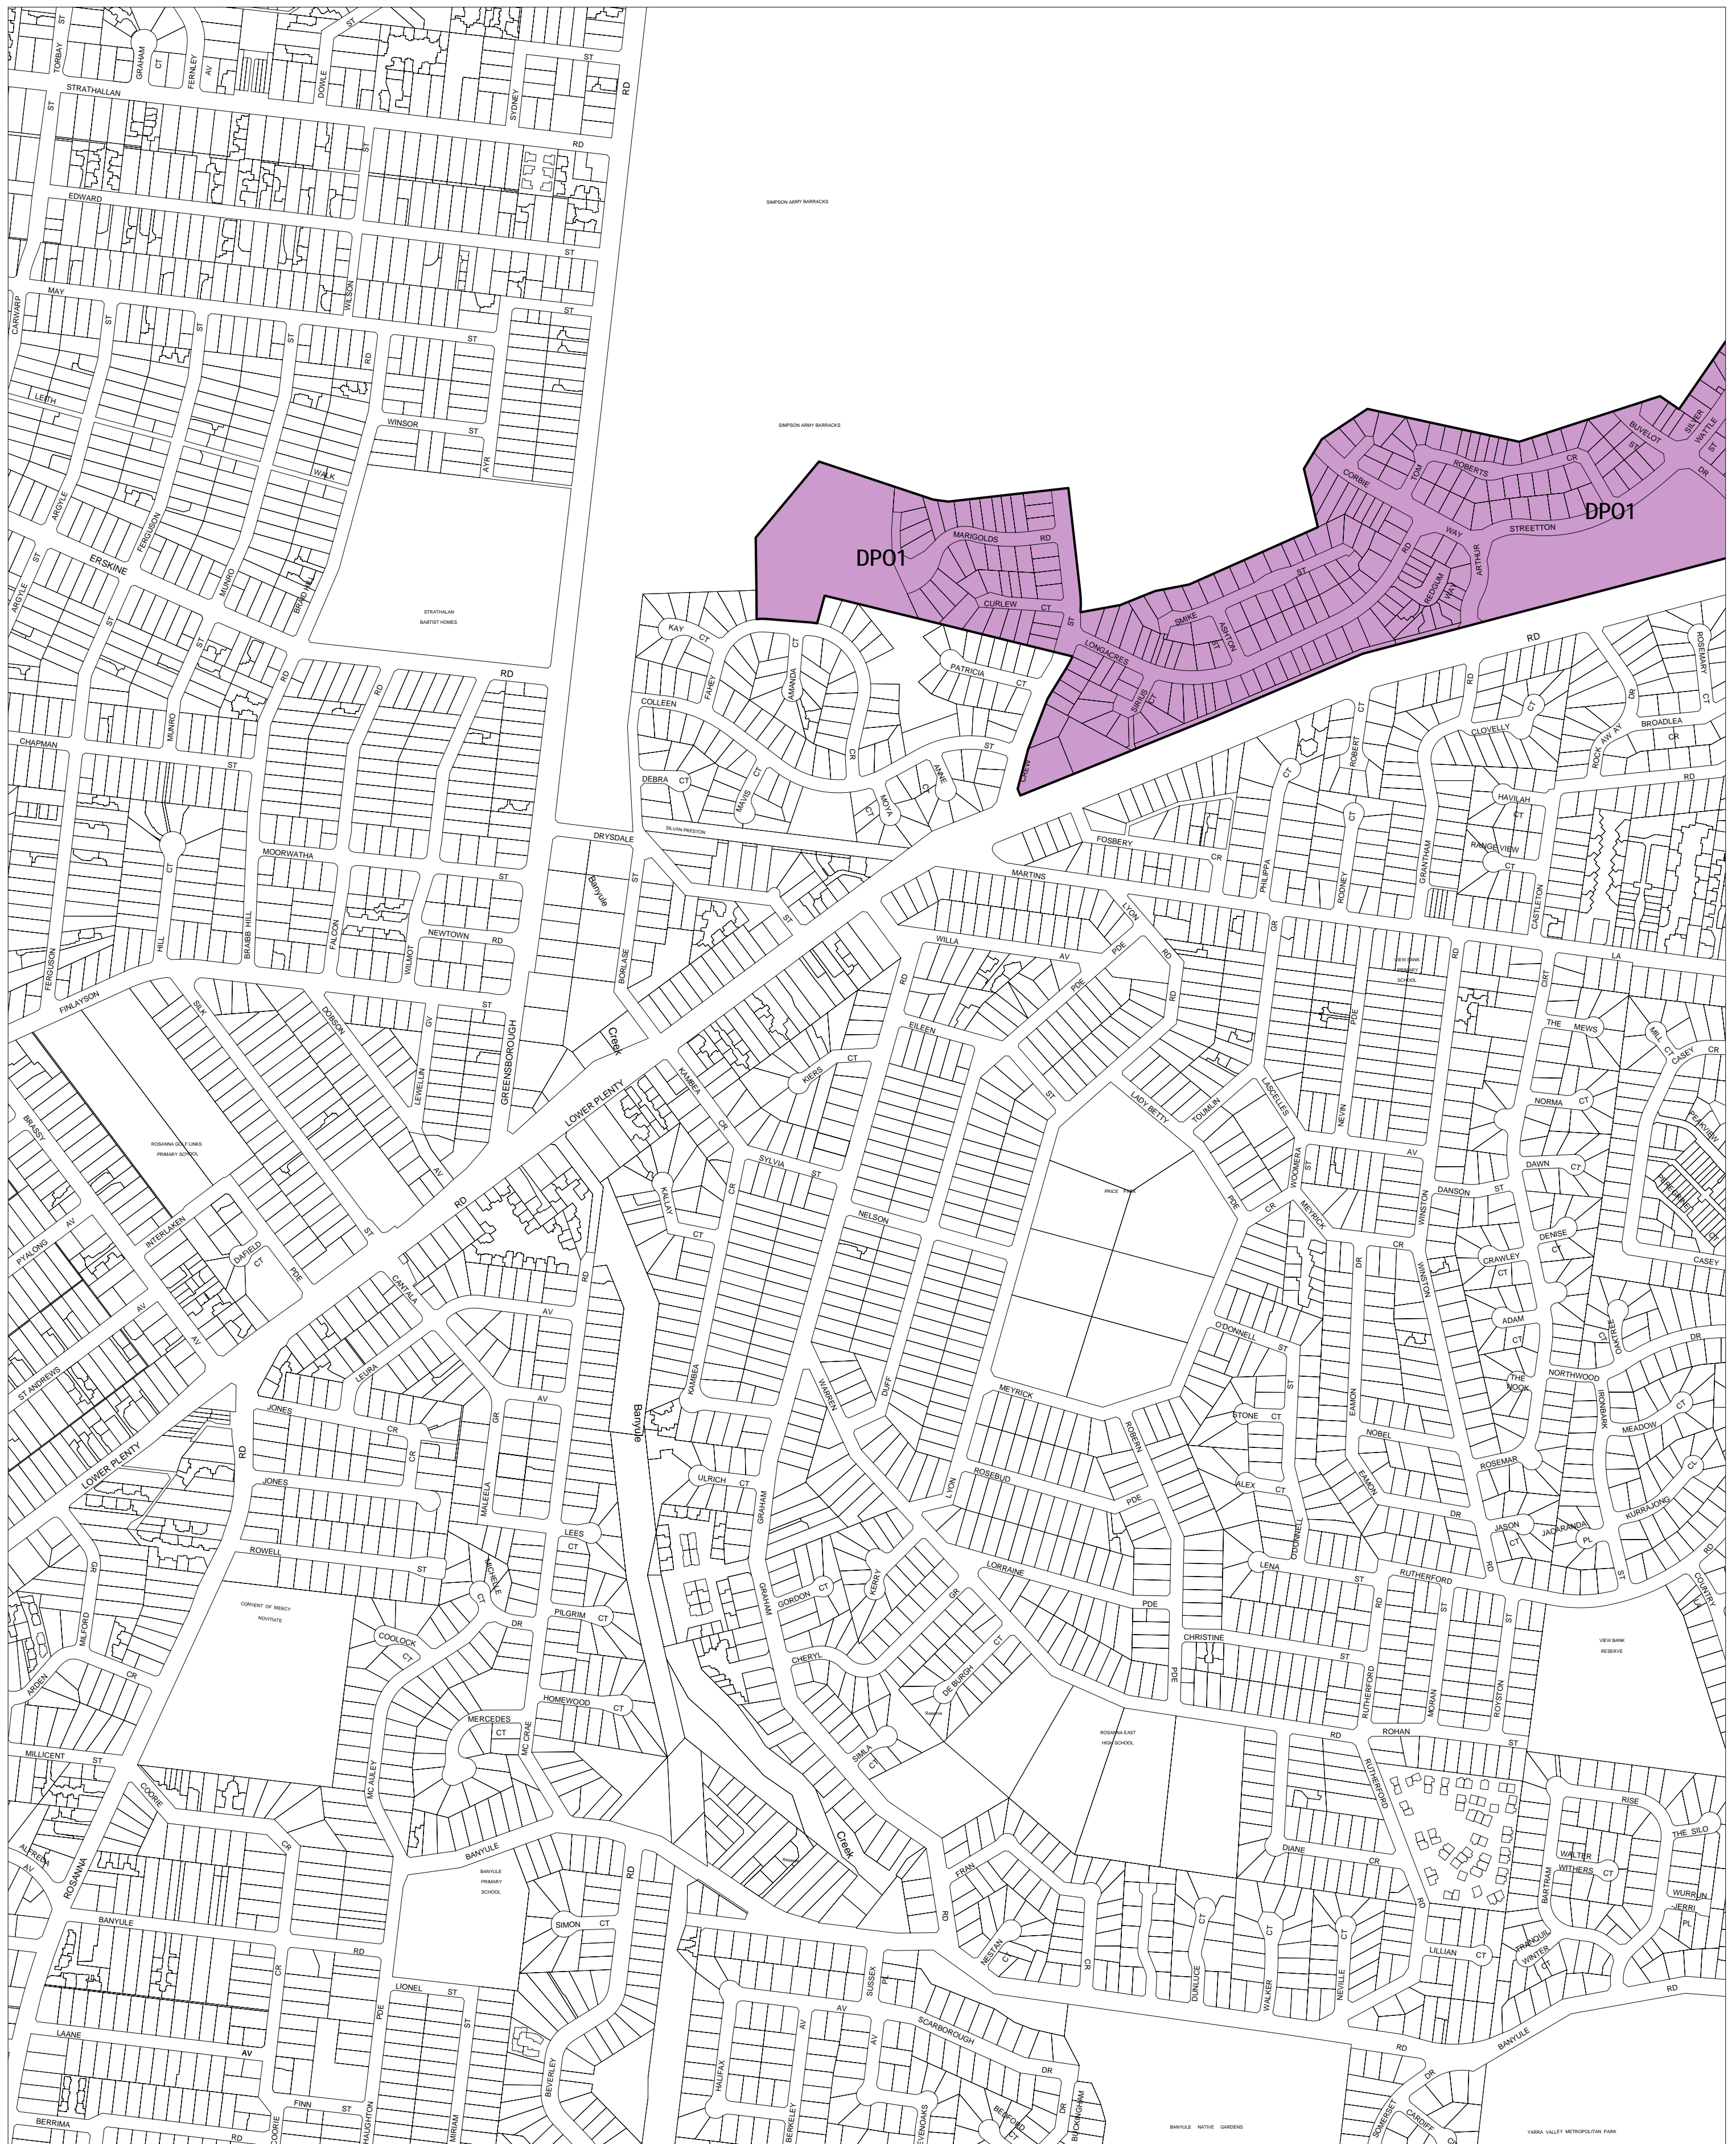

BANYULE PLANNING SCHEME - LOCAL PROVISION

Overlays
DPO1 Development Plan Overlay - Schedule 1

Printed: 12/7/2007