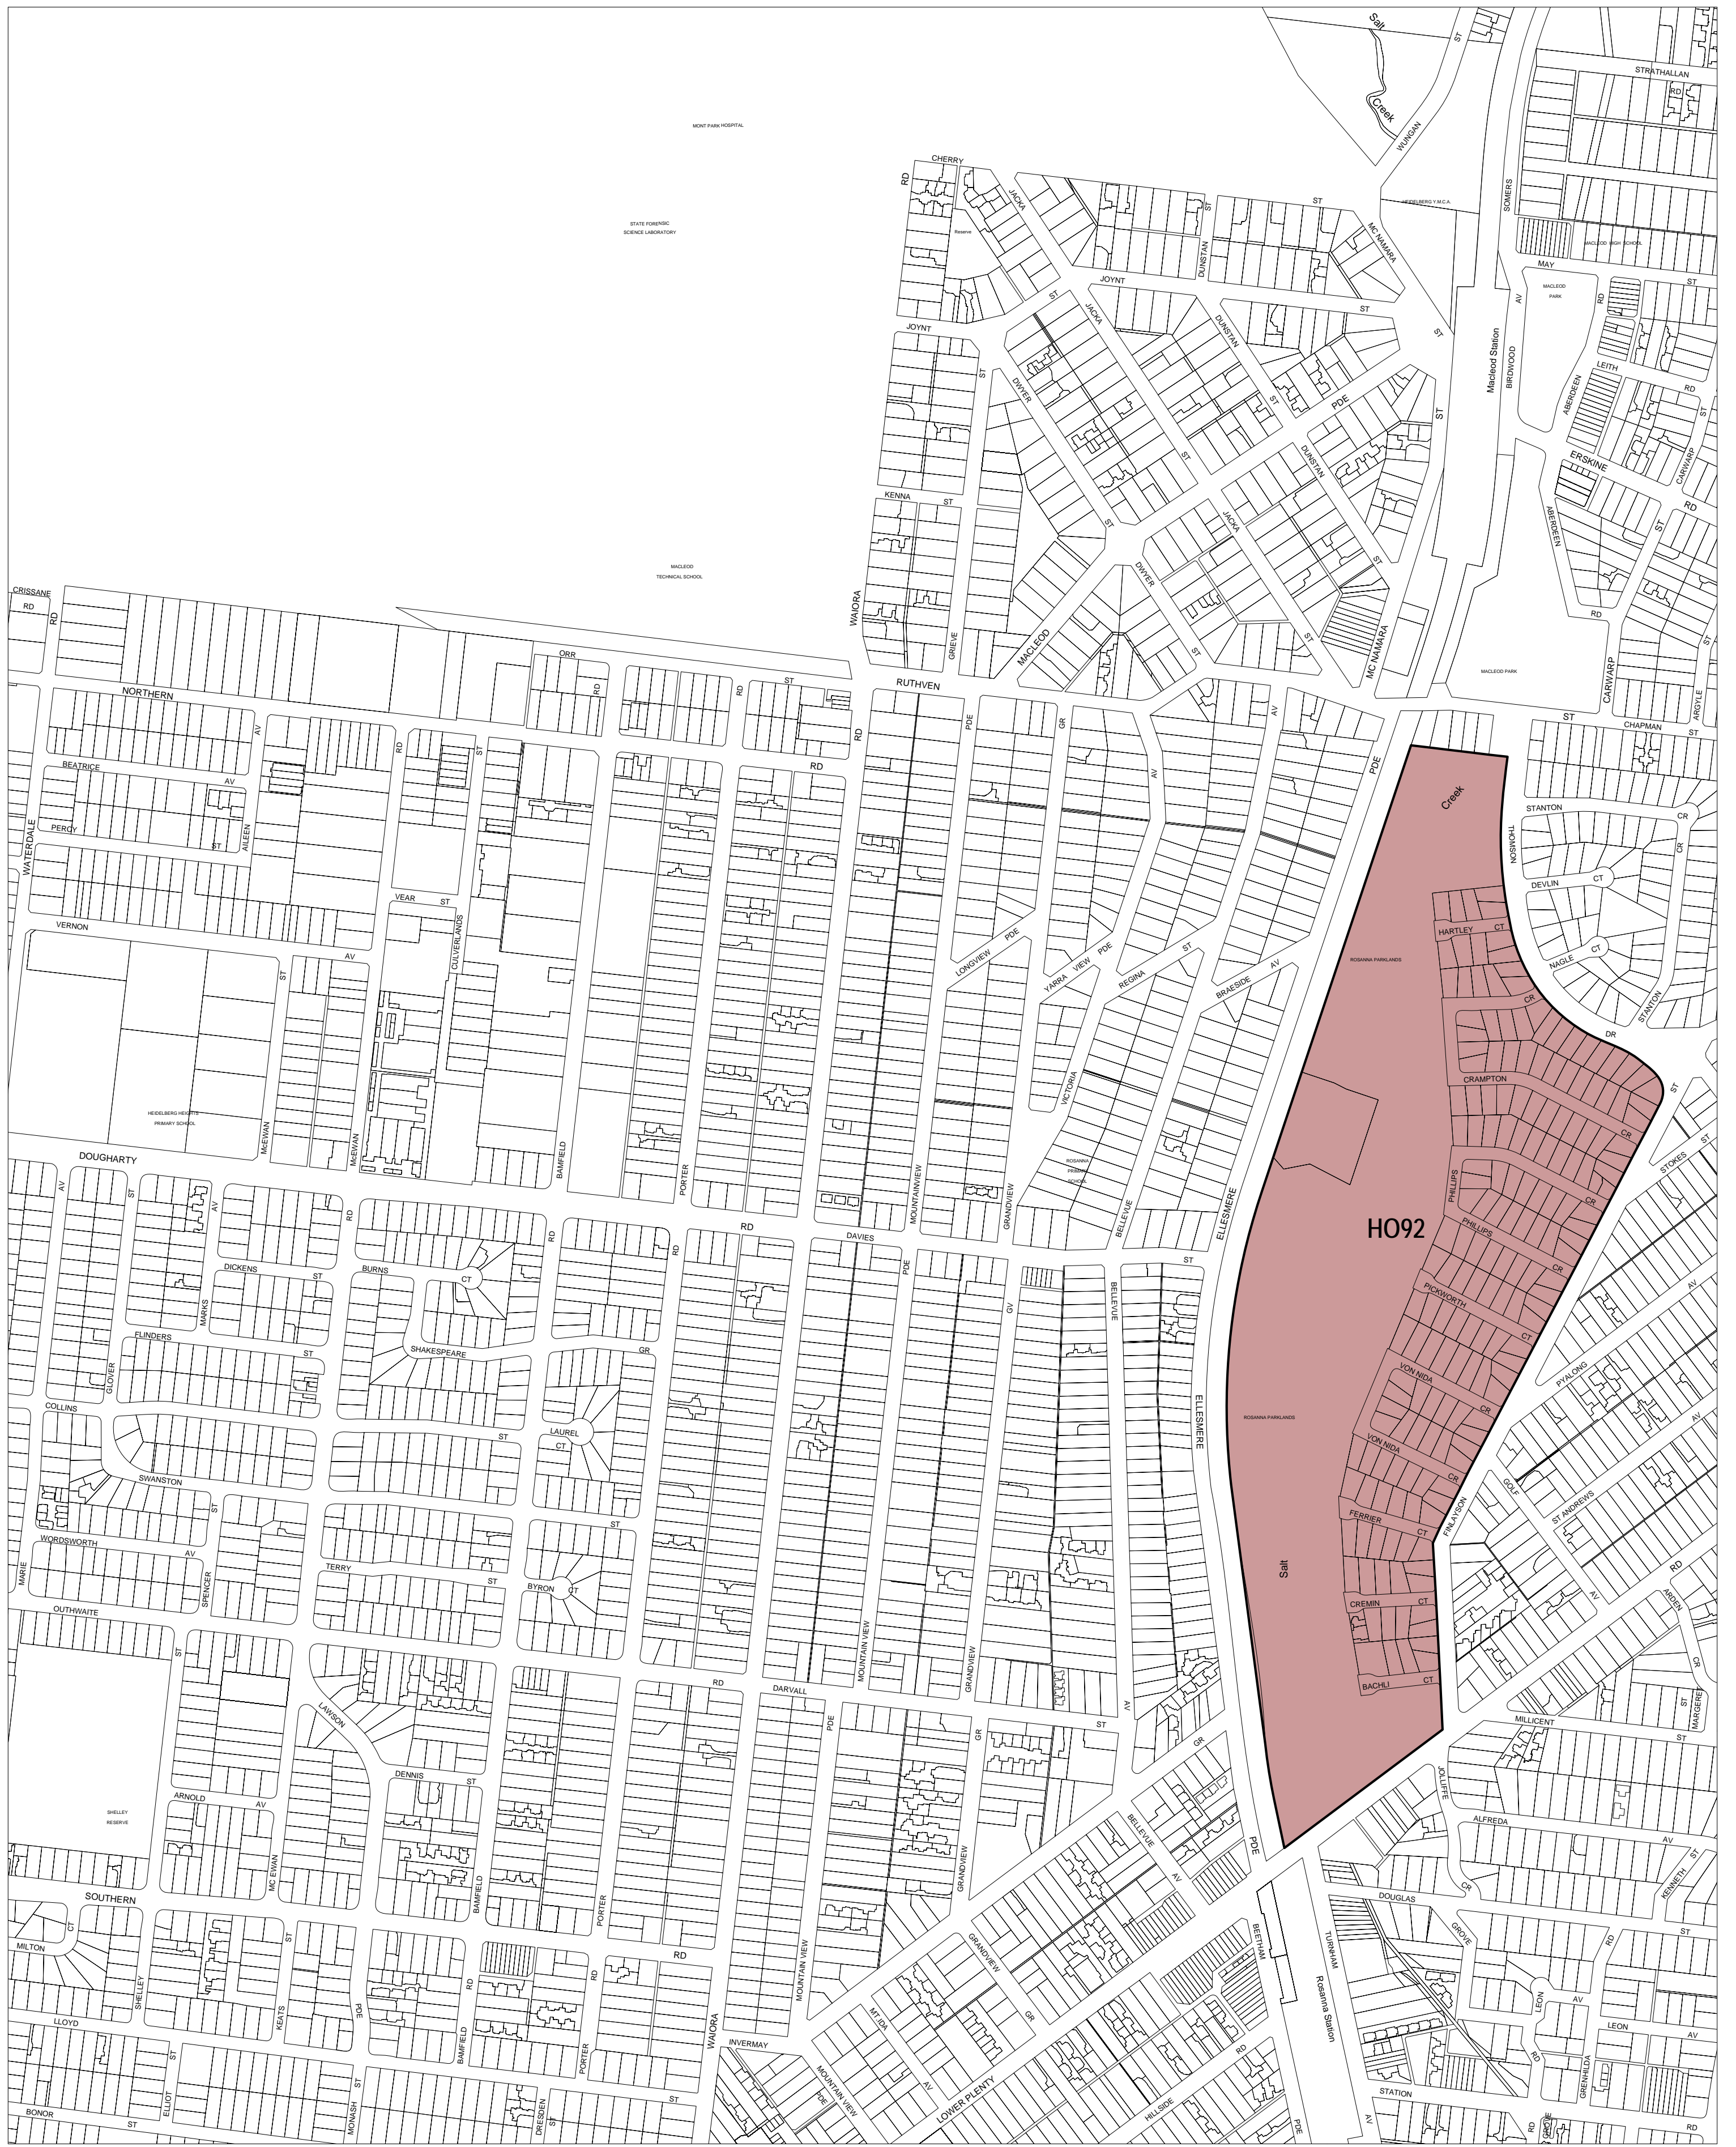

BANYULE PLANNING SCHEME - LOCAL PROVISION

Overlays

HO Heritage Overlay

100 0 100 200 300 400 500 m

AUSTRALIAN MAP GRID ZONE 55

INDEX TO ADJOINING METRIC SERIES MAP

	2	3	4
5	6	7	8
9	10	11	12
13	14	15	16
17	18	19	20

Printed: 12/7/2007

AMENDMENT C1