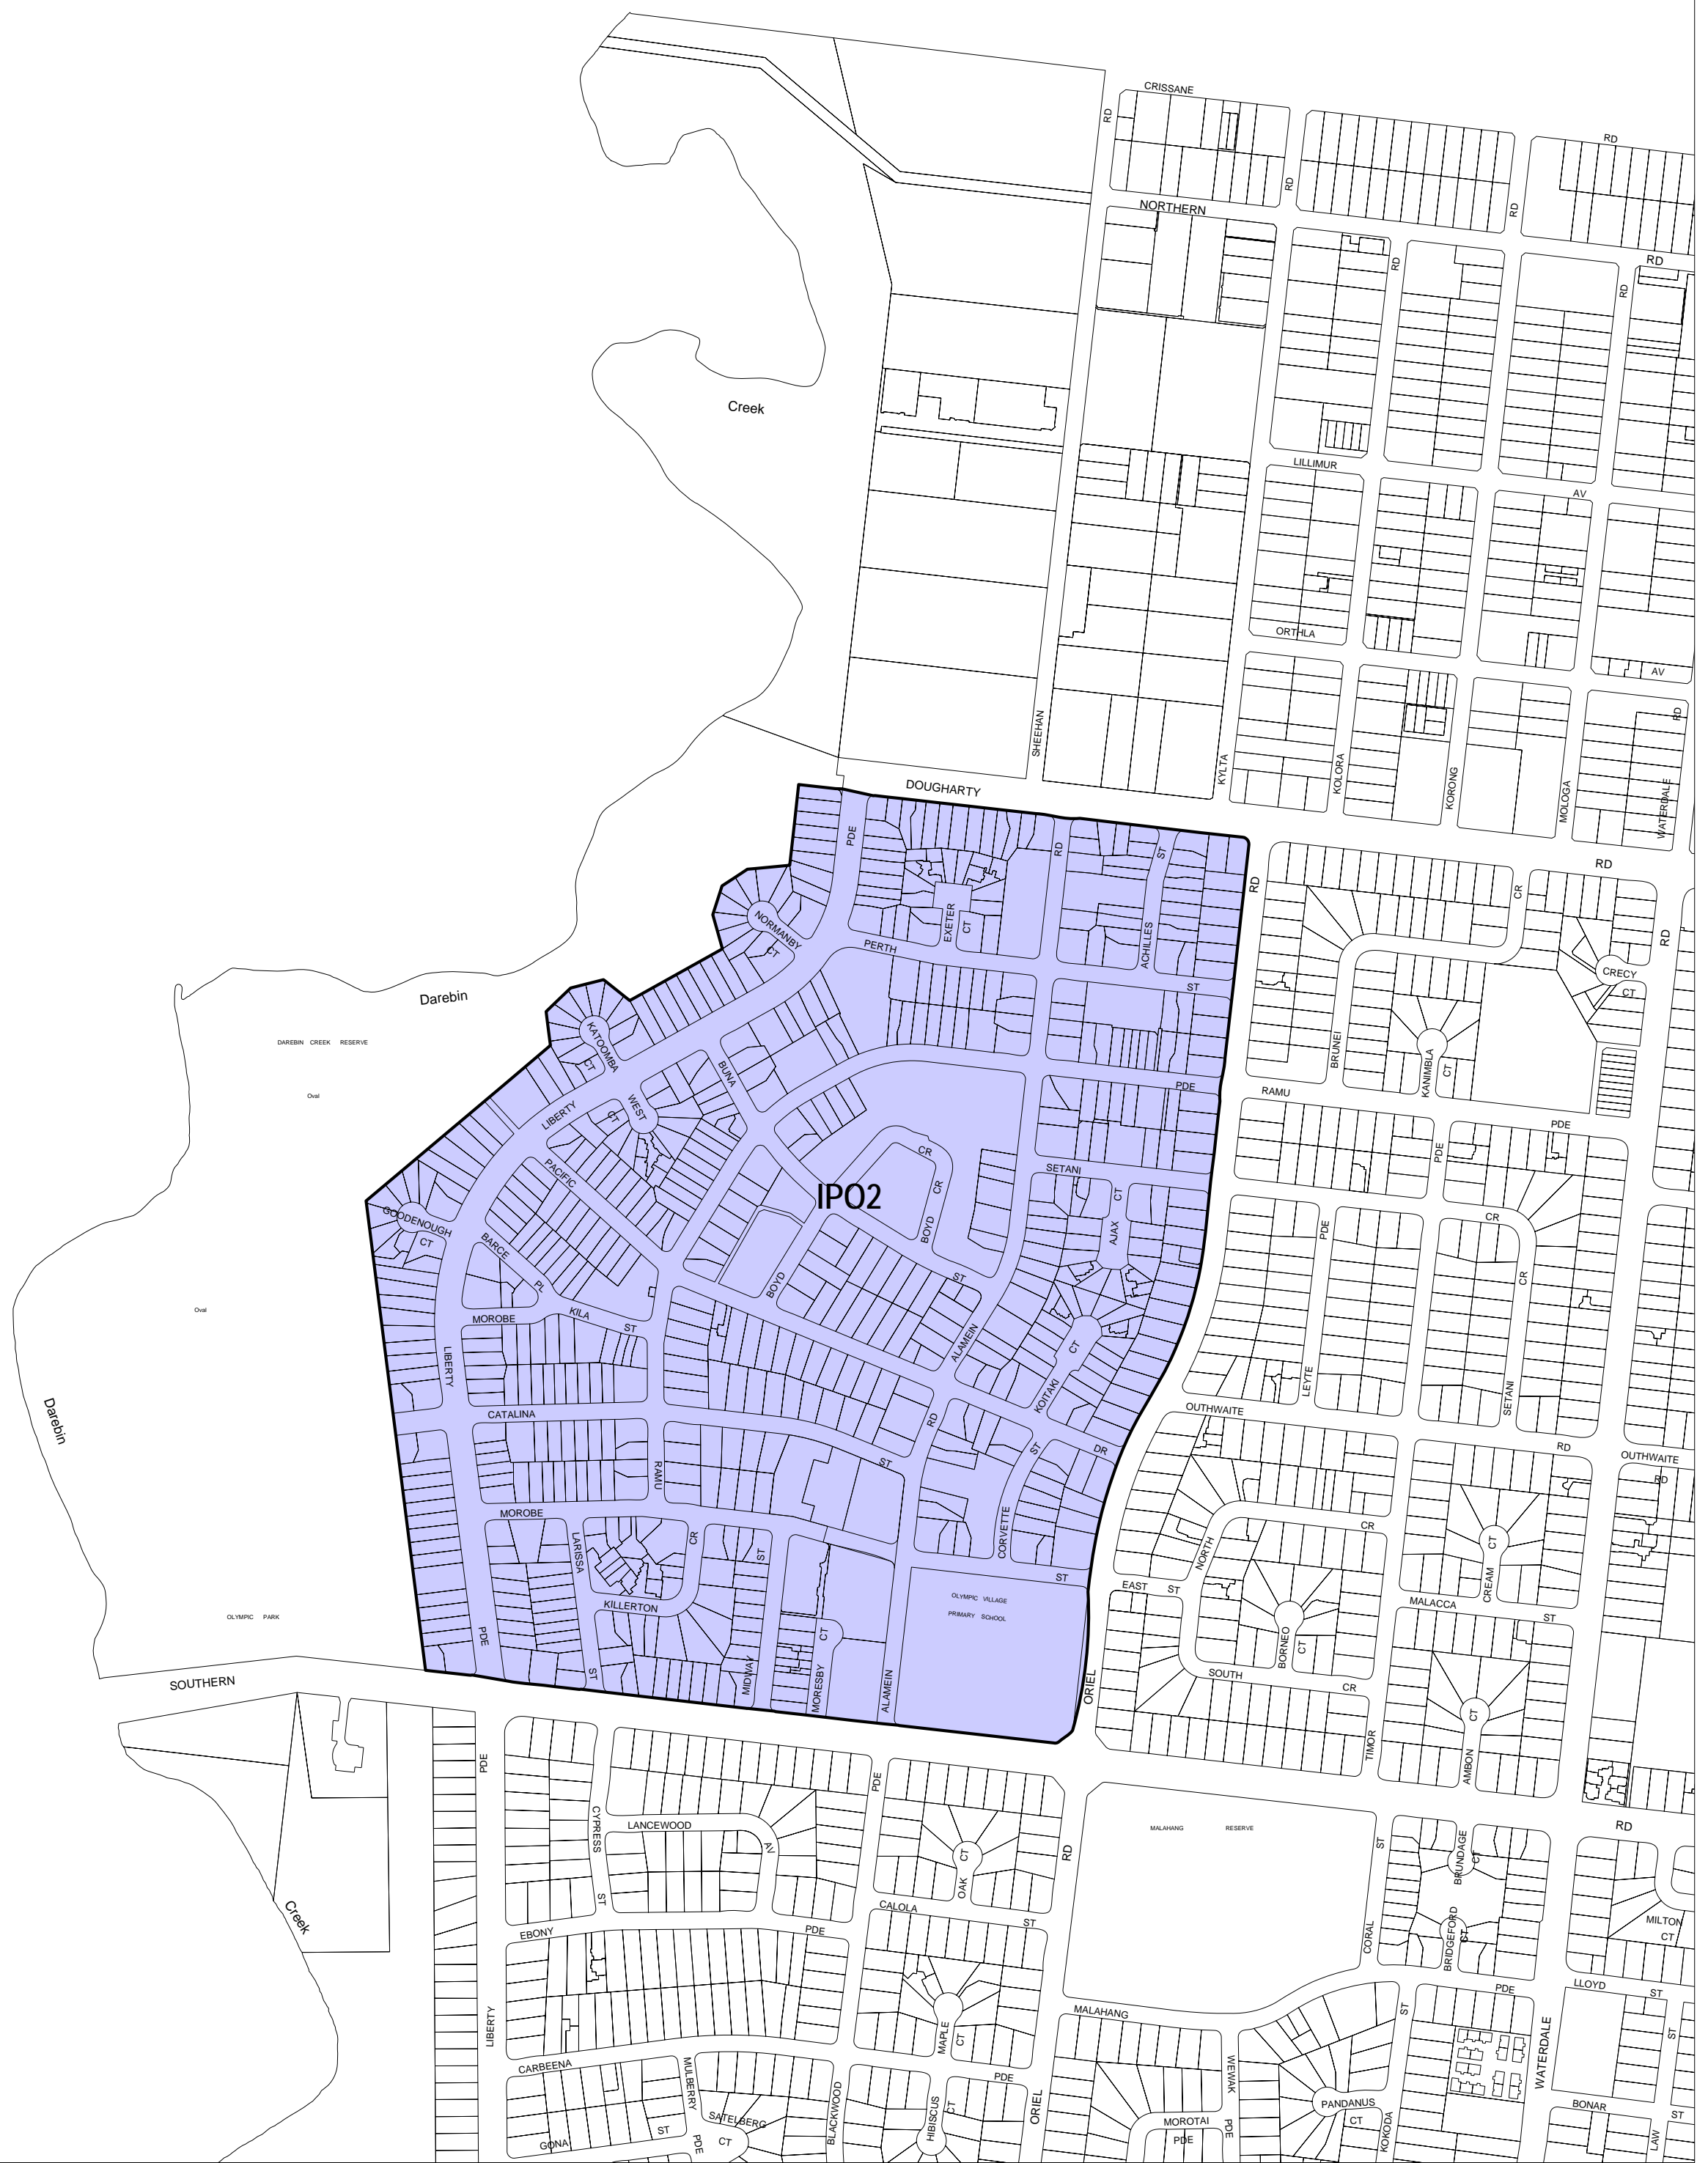

BANYULE PLANNING SCHEME - LOCAL PROVISION

Overlays

IPO2 Incorporated Plan Overlay - Schedule 2

AUSTRALIAN MAP GRID ZONE 55

INDEX TO ADJOINING METRIC SERIES MAP

Printed: 12/7/2007