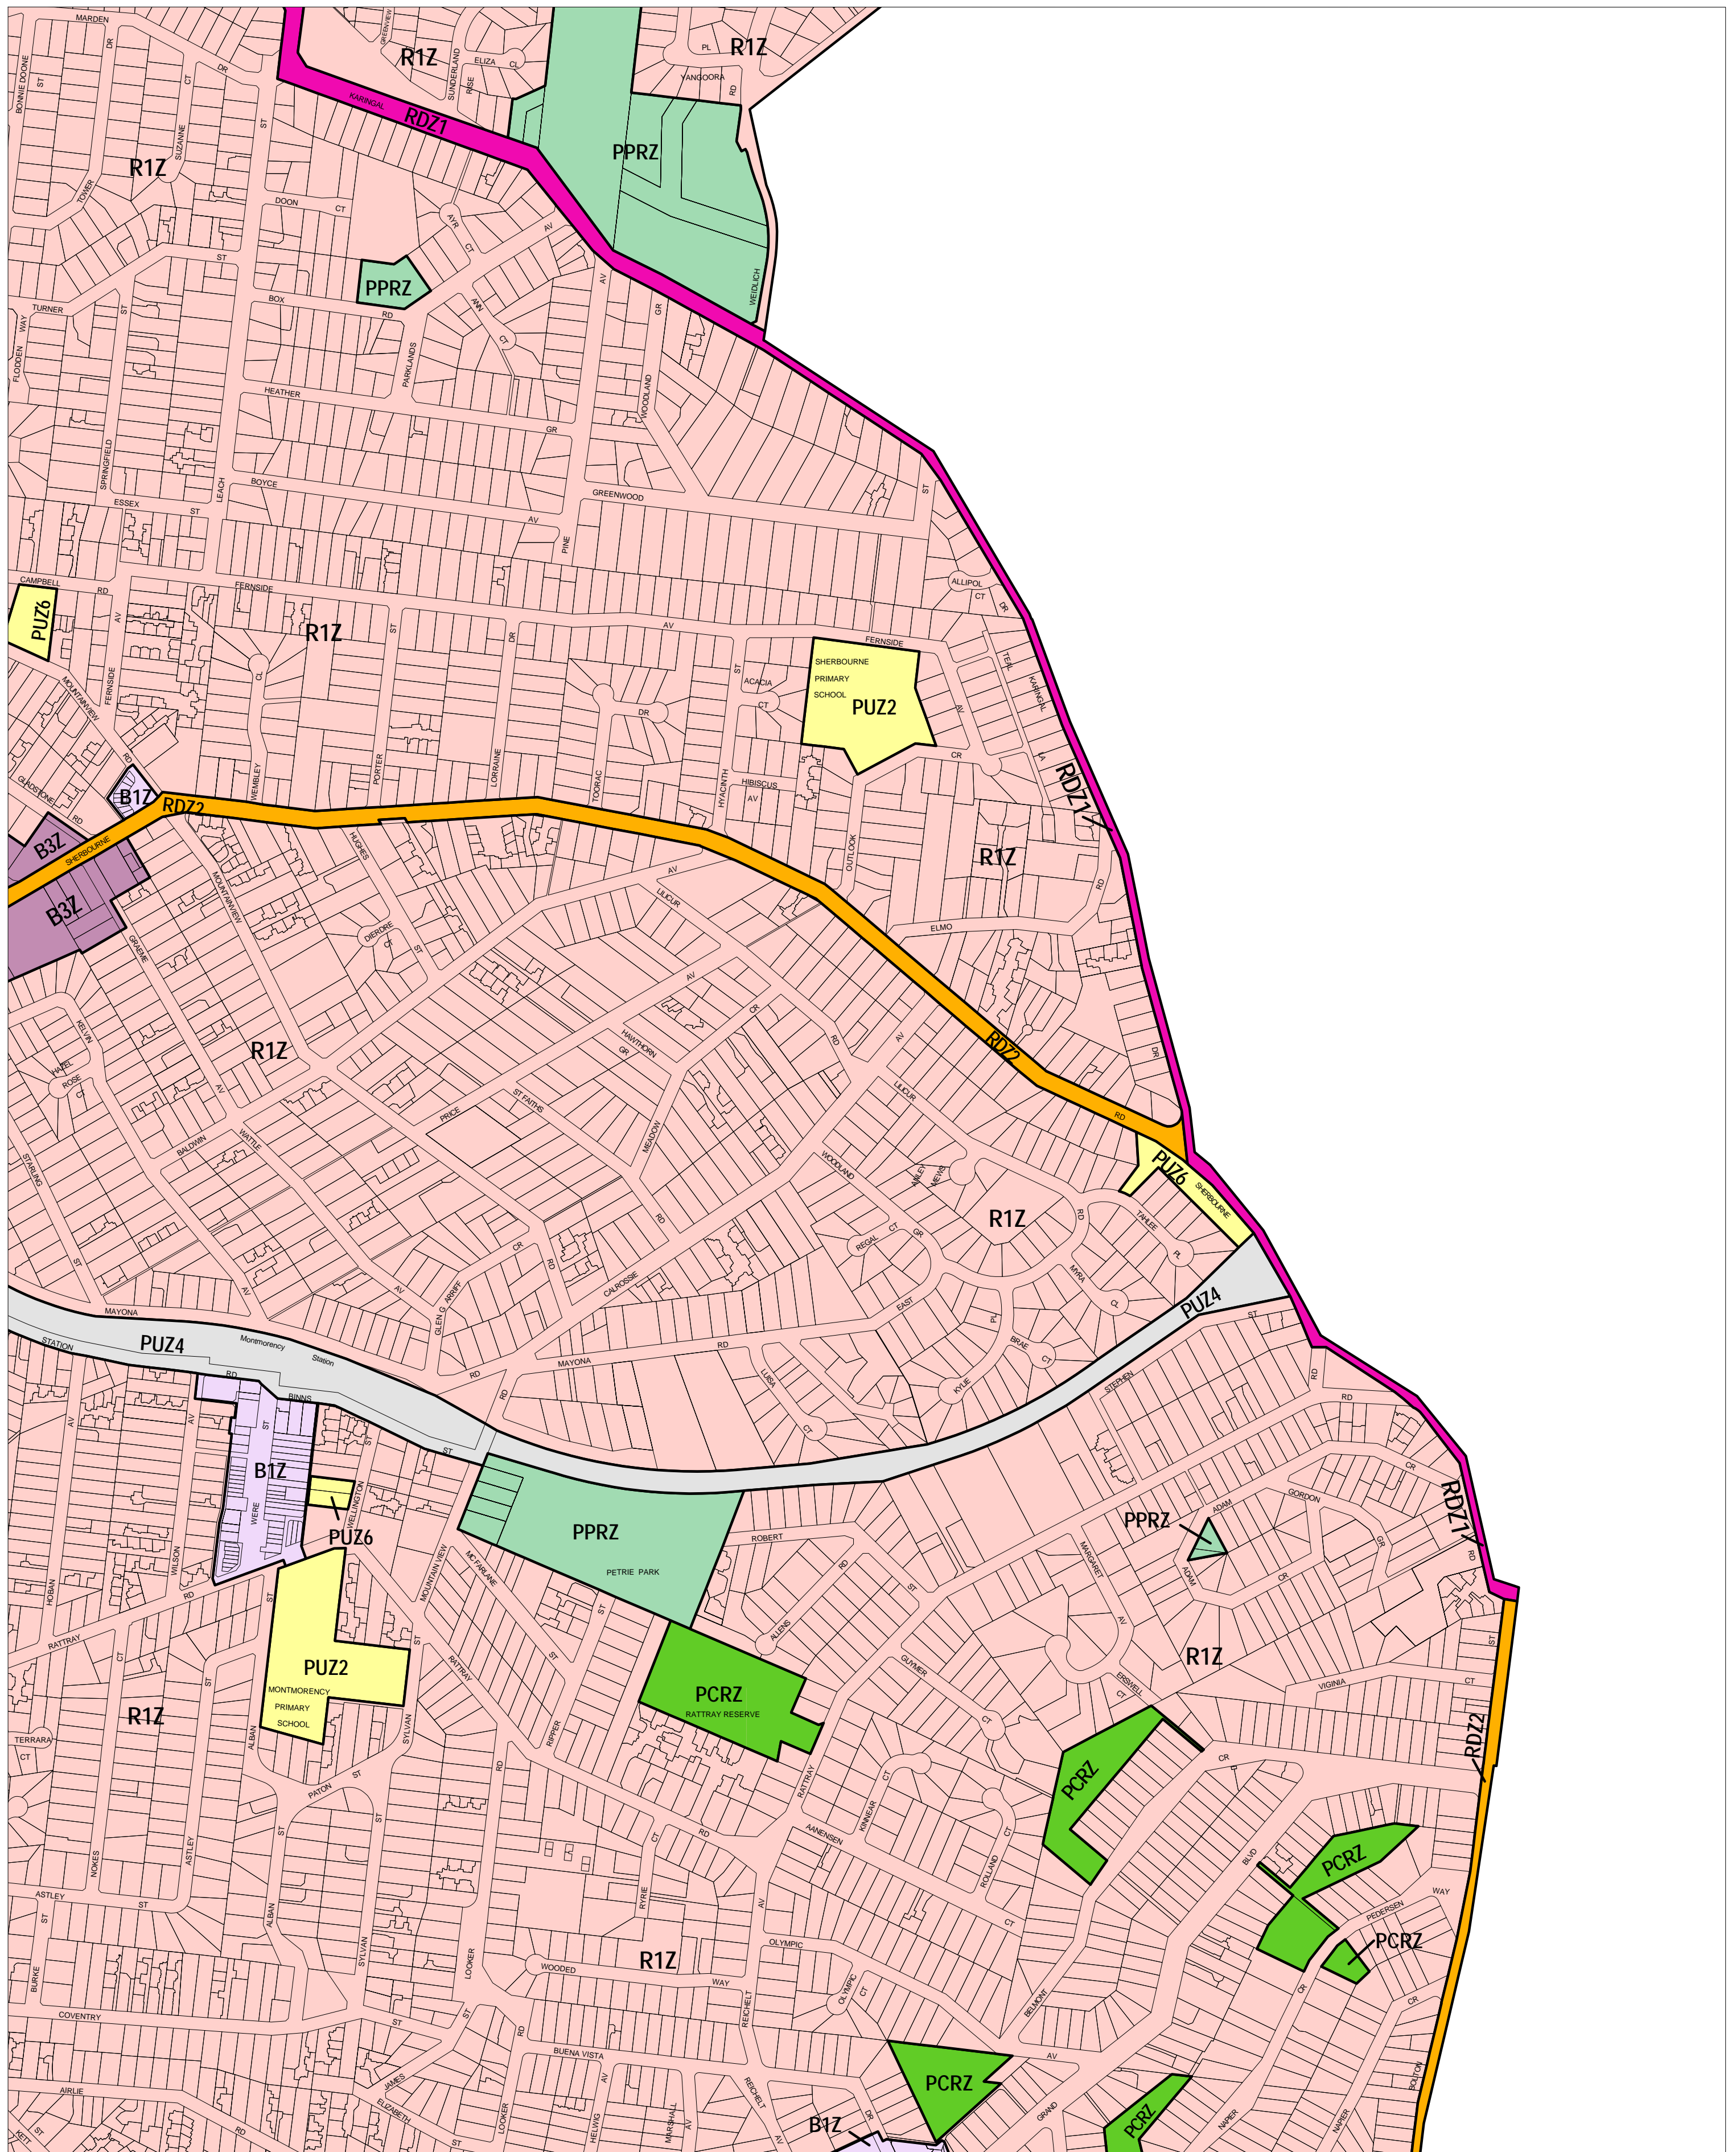

BANYULE PLANNING SCHEME - LOCAL PROVISION

Business	Road Zone Category 2
B1Z Business 1 Zone	RDZ2
B3Z Business 3 Zone	
Public Land	Residential
PCRZ Public Conservation and Resource Zone	R1Z Residential 1 Zone
PPRZ Public Park and Recreation Zone	
PUZ2 Public Use Zone Education	
PUZ6 Public Use Zone Local Government	
PUZ4 Public Use Zone Transport	
RDZ1 Road Zone Category 1	

Amendment C47
Printed: 1/7/2005