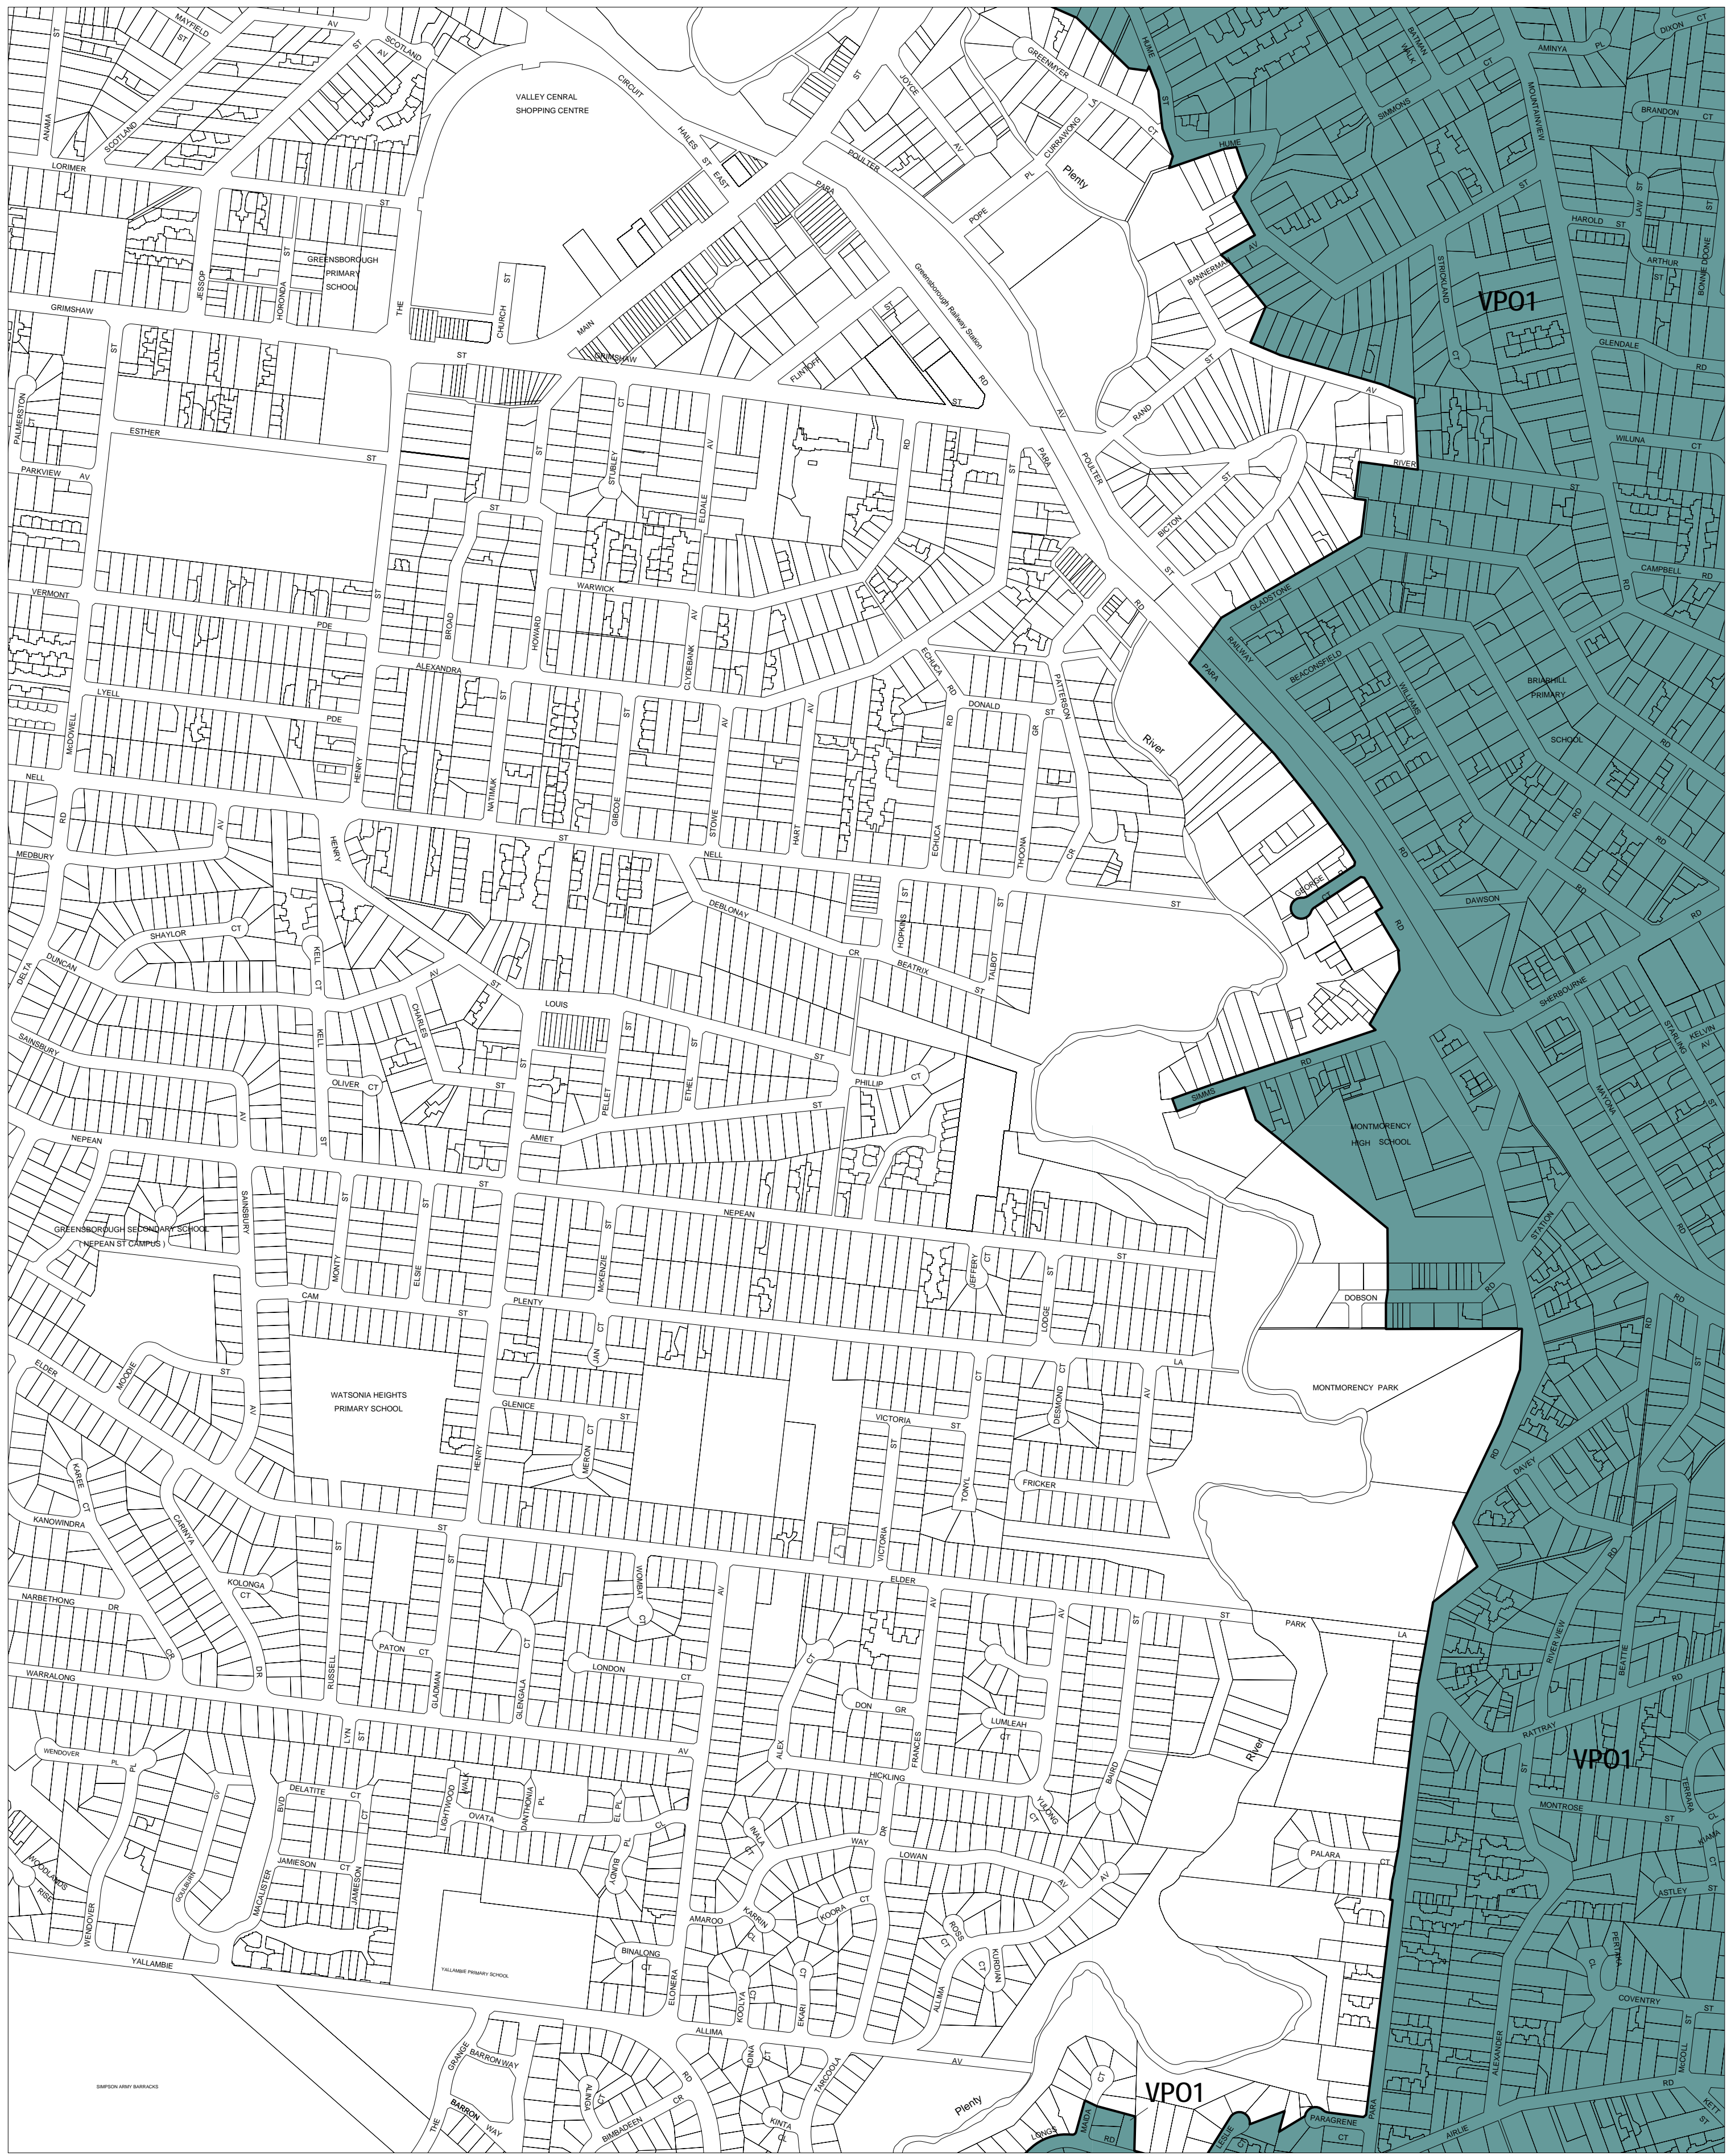

BANYULE PLANNING SCHEME - LOCAL PROVISION

Overlays

- VPO1 Vegetation Protection Overlay - Schedule 1

100 0 100 200 300 400 500 m
AUSTRALIAN MAP GRID ZONE 55

INDEX TO ADJOINING METRIC SERIES MAP

2	3	4
5	6	7
10	11	12
14	15	16
19	20	

Printed: 12/7/2007

AMENDMENT C1