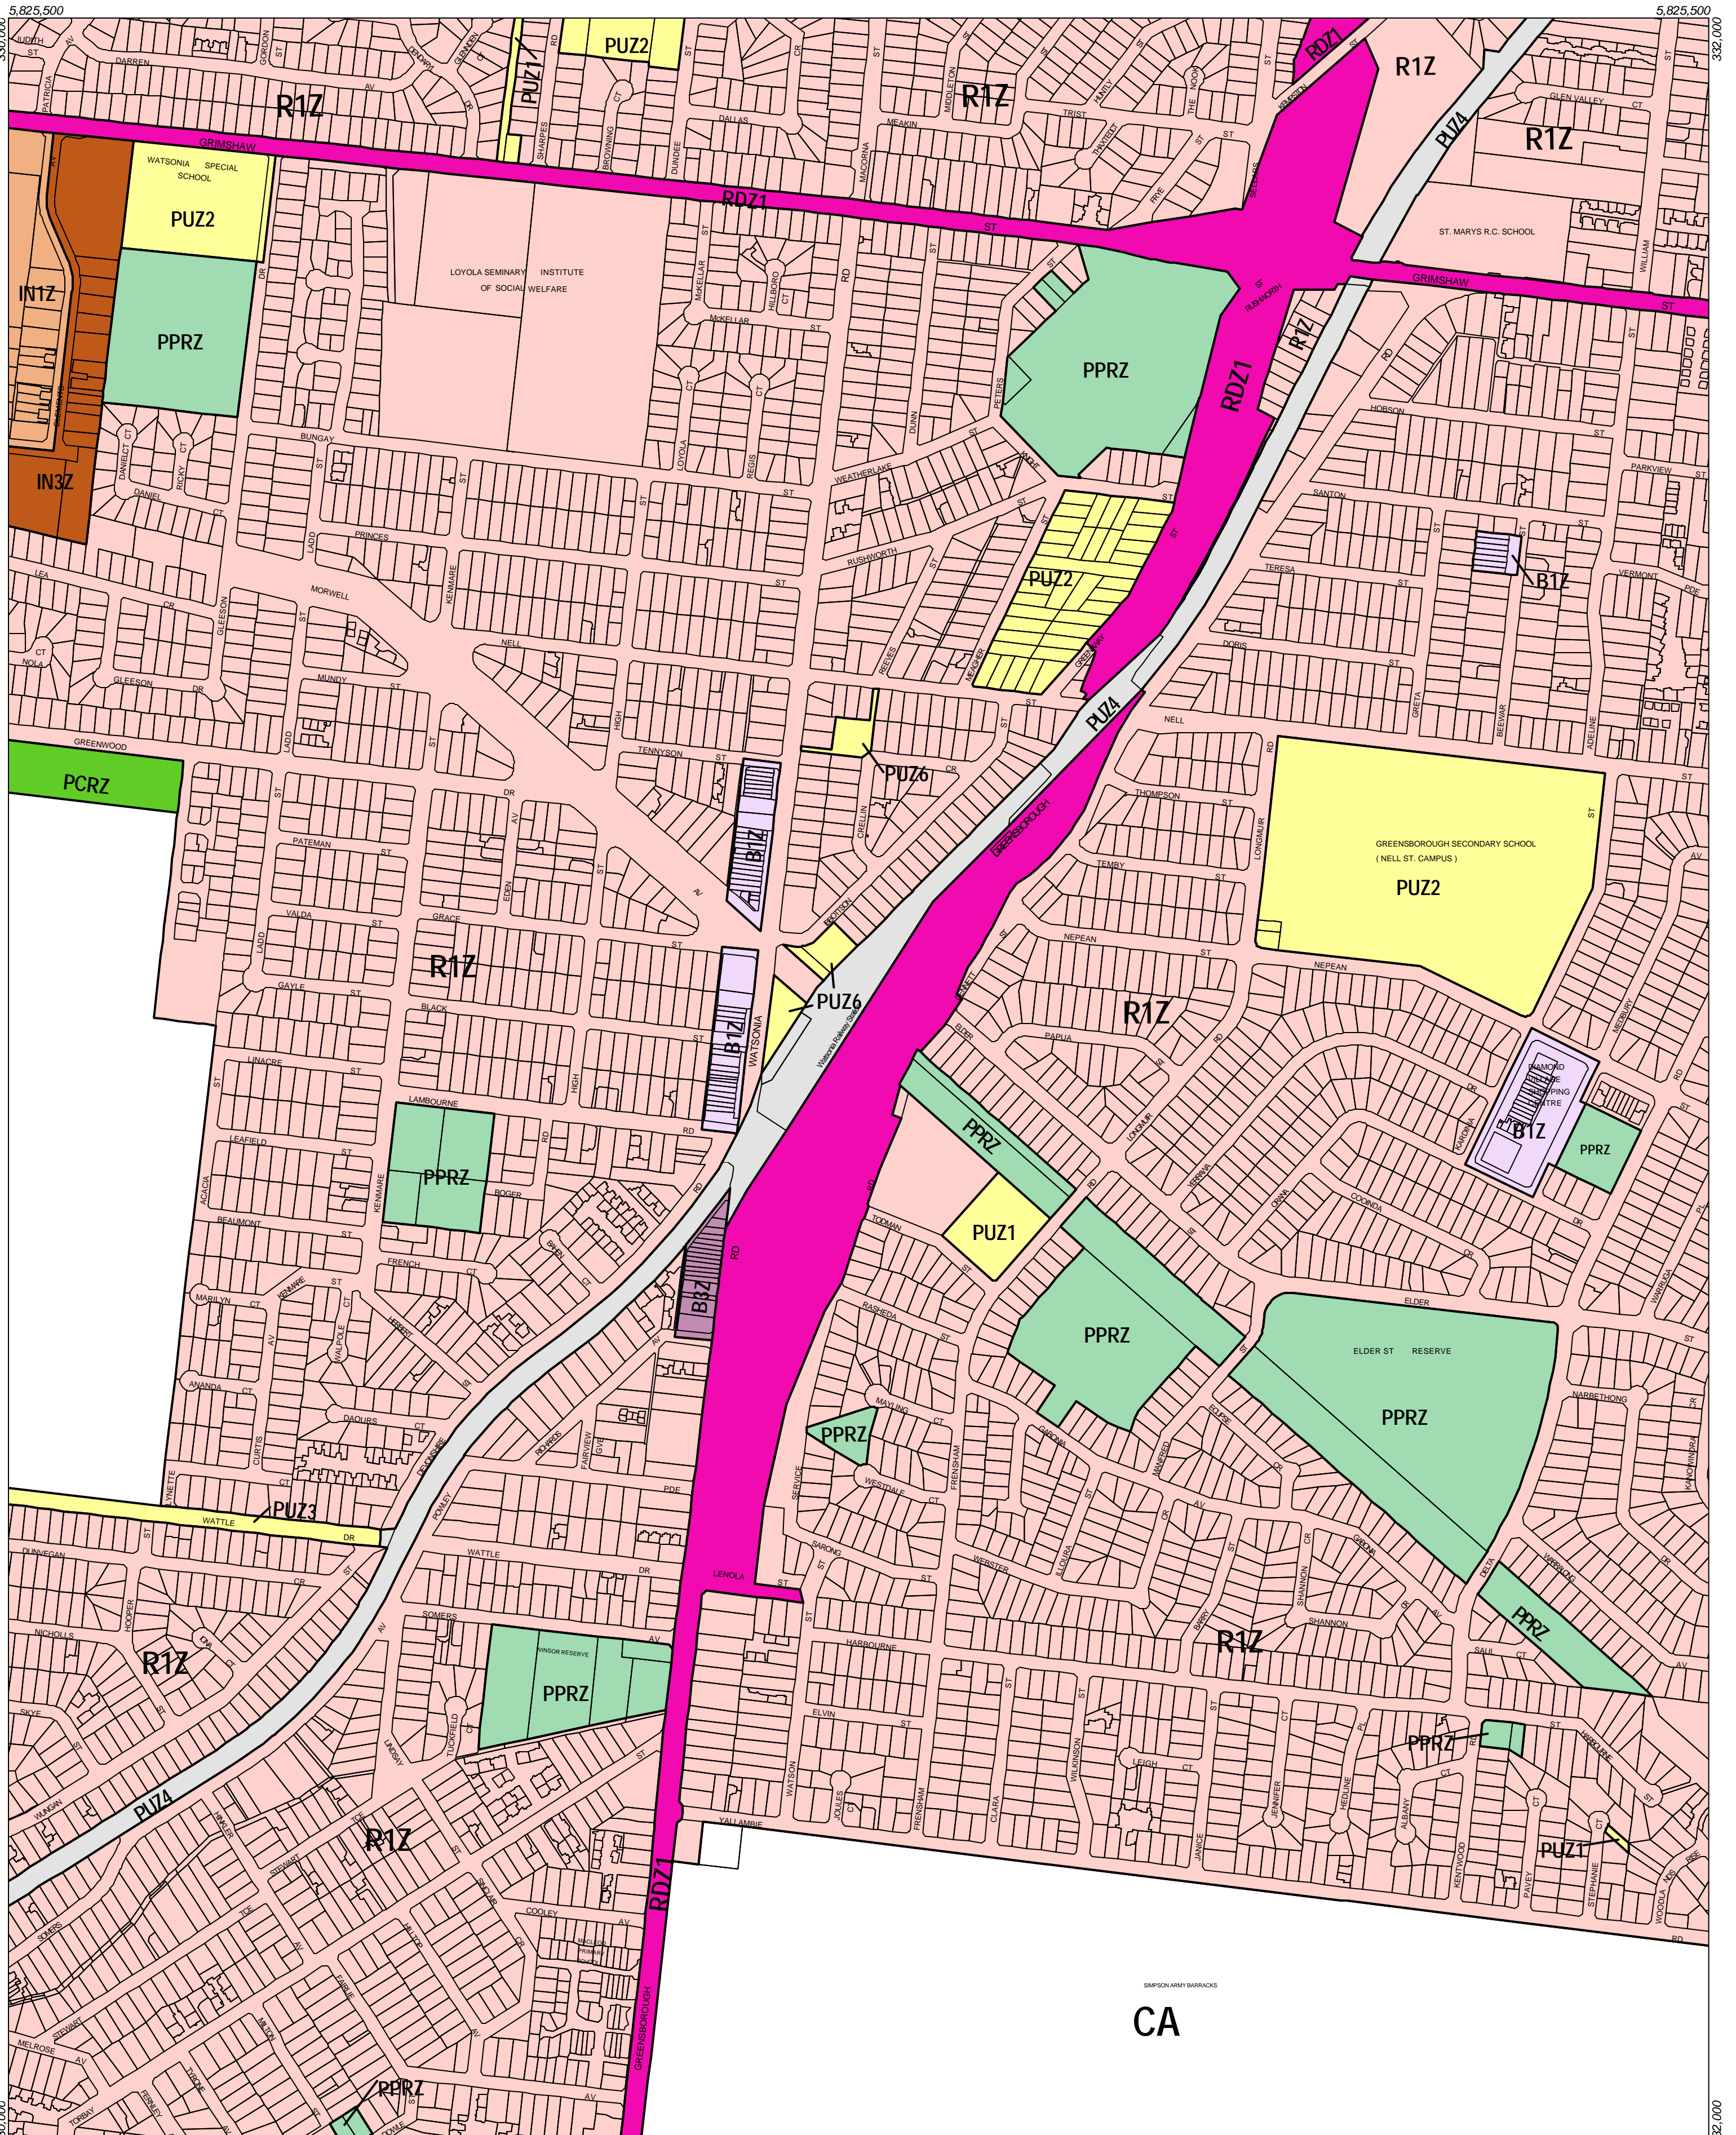

BANYULE PLANNING SCHEME - LOCAL PROVISION

This publication is copyright. No part may be reproduced by any process except in accordance with the provisions of the Copyright Act 1968, State of Victoria.

This map should be read in conjunction with additional Planning Overlay Maps (if applicable) as indicated on the INDEX TO MAPS.

Business	Public Use Zone Health And Community
B1Z Business 1 Zone	PUZ3 Public Use Zone Health And Community
B3Z Business 3 Zone	PUZ4 Public Use Zone Local Government
Industrial	Public Use Zone Service And Utility
I1Z Industrial 1 Zone	PUZ1 Public Use Zone Service And Utility
I3Z Industrial 3 Zone	PUZ4 Public Use Zone Transport
Public Land	Road Zone Category 1
PSZ Public Conservation And Resource Zone	RDZ1 Road Zone Category 1
PPRZ Public Park And Recreation Zone	Residential
PUZ2 Public Use Zone Education	R1Z Residential 1 Zone
	Commonwealth Land
	CA Commonwealth Land Not Controlled By Planning Scheme

100 10 100 200 300 400 500 m

AUSTRALIAN MAP GRID ZONE 55

Amendment C23 part 1
Printed: 14/7/2003

INDEX TO ADJOINING METRIC SERIES MAP