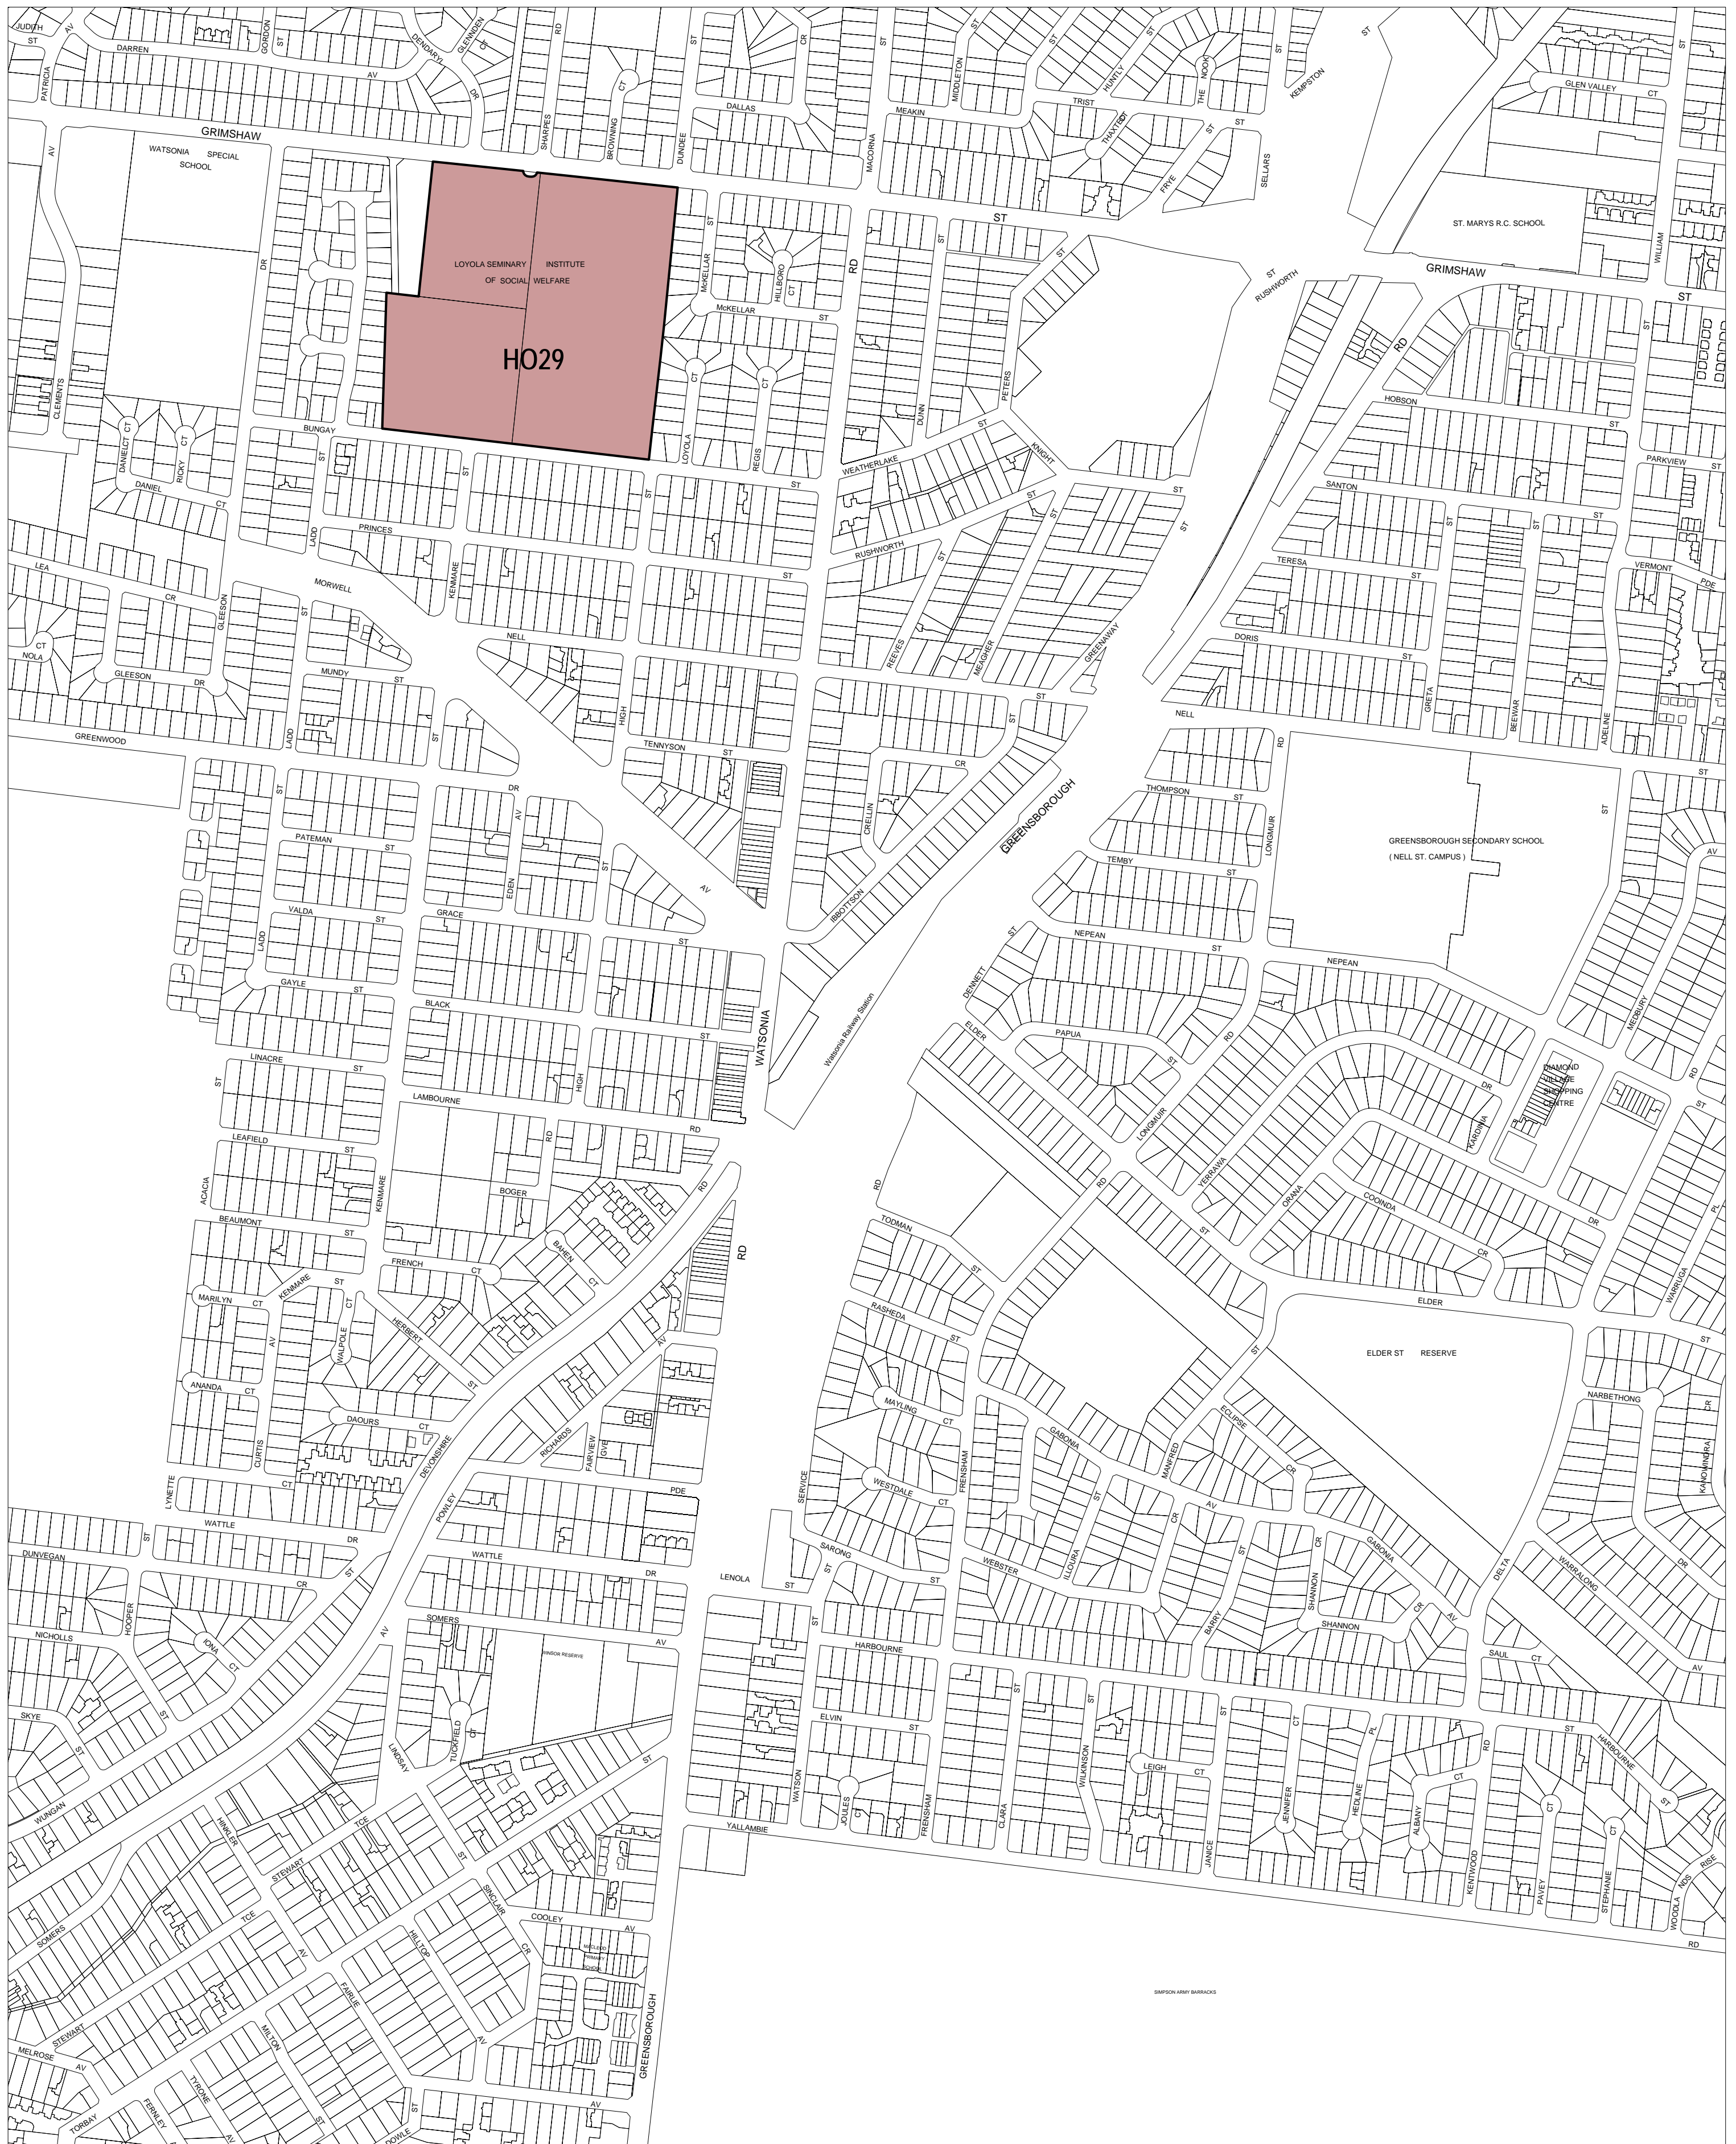

BANYULE PLANNING SCHEME - LOCAL PROVISION

Overlays
HO Heritage Overlay

100 0 100 200 300 400 500 m
AUSTRALIAN MAP GRID ZONE 55

INDEX TO ADJOINING METRIC SERIES MAP

2	3	4
5	6	7
9	10	11
12	13	14
15	16	17
18	19	20

Victoria
The Place To Be

Printed: 12/7/2007