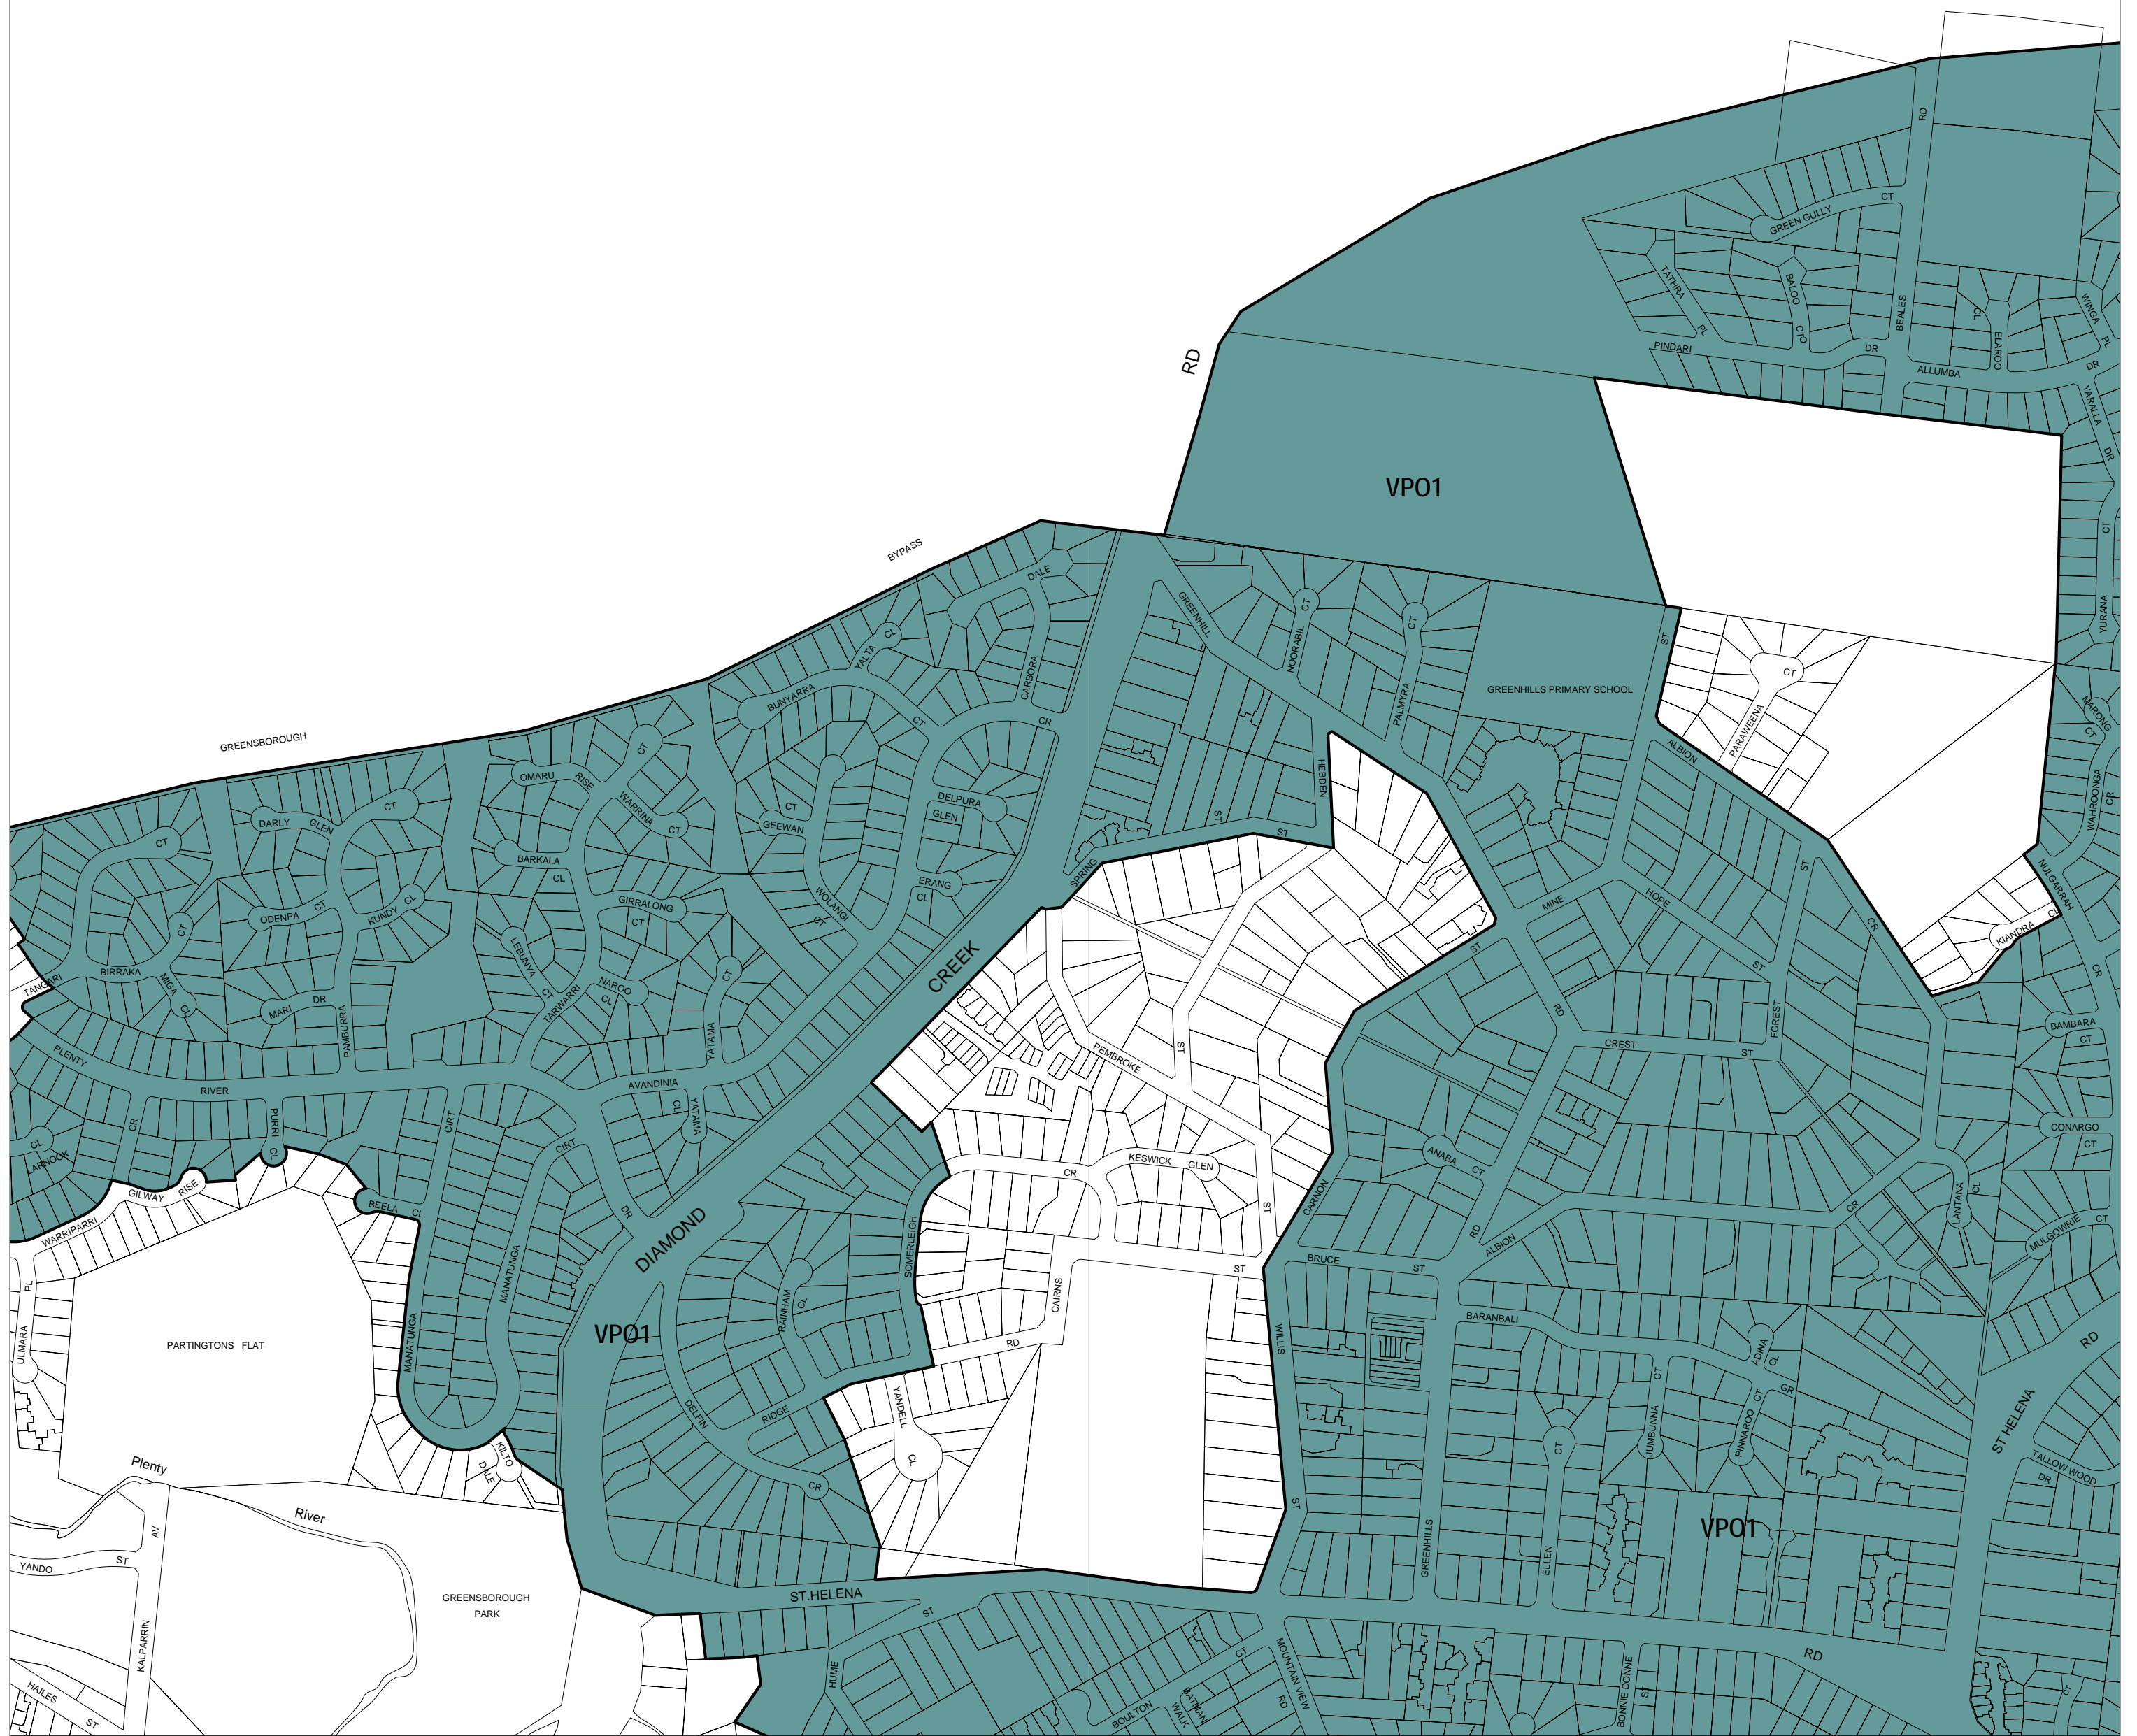

BANYULE PLANNING SCHEME - LOCAL PROVISION

Overlays

VPO1 Vegetation Protection Overlay - Schedule 1

Printed: 12/7/2007

AMENDMENT C35