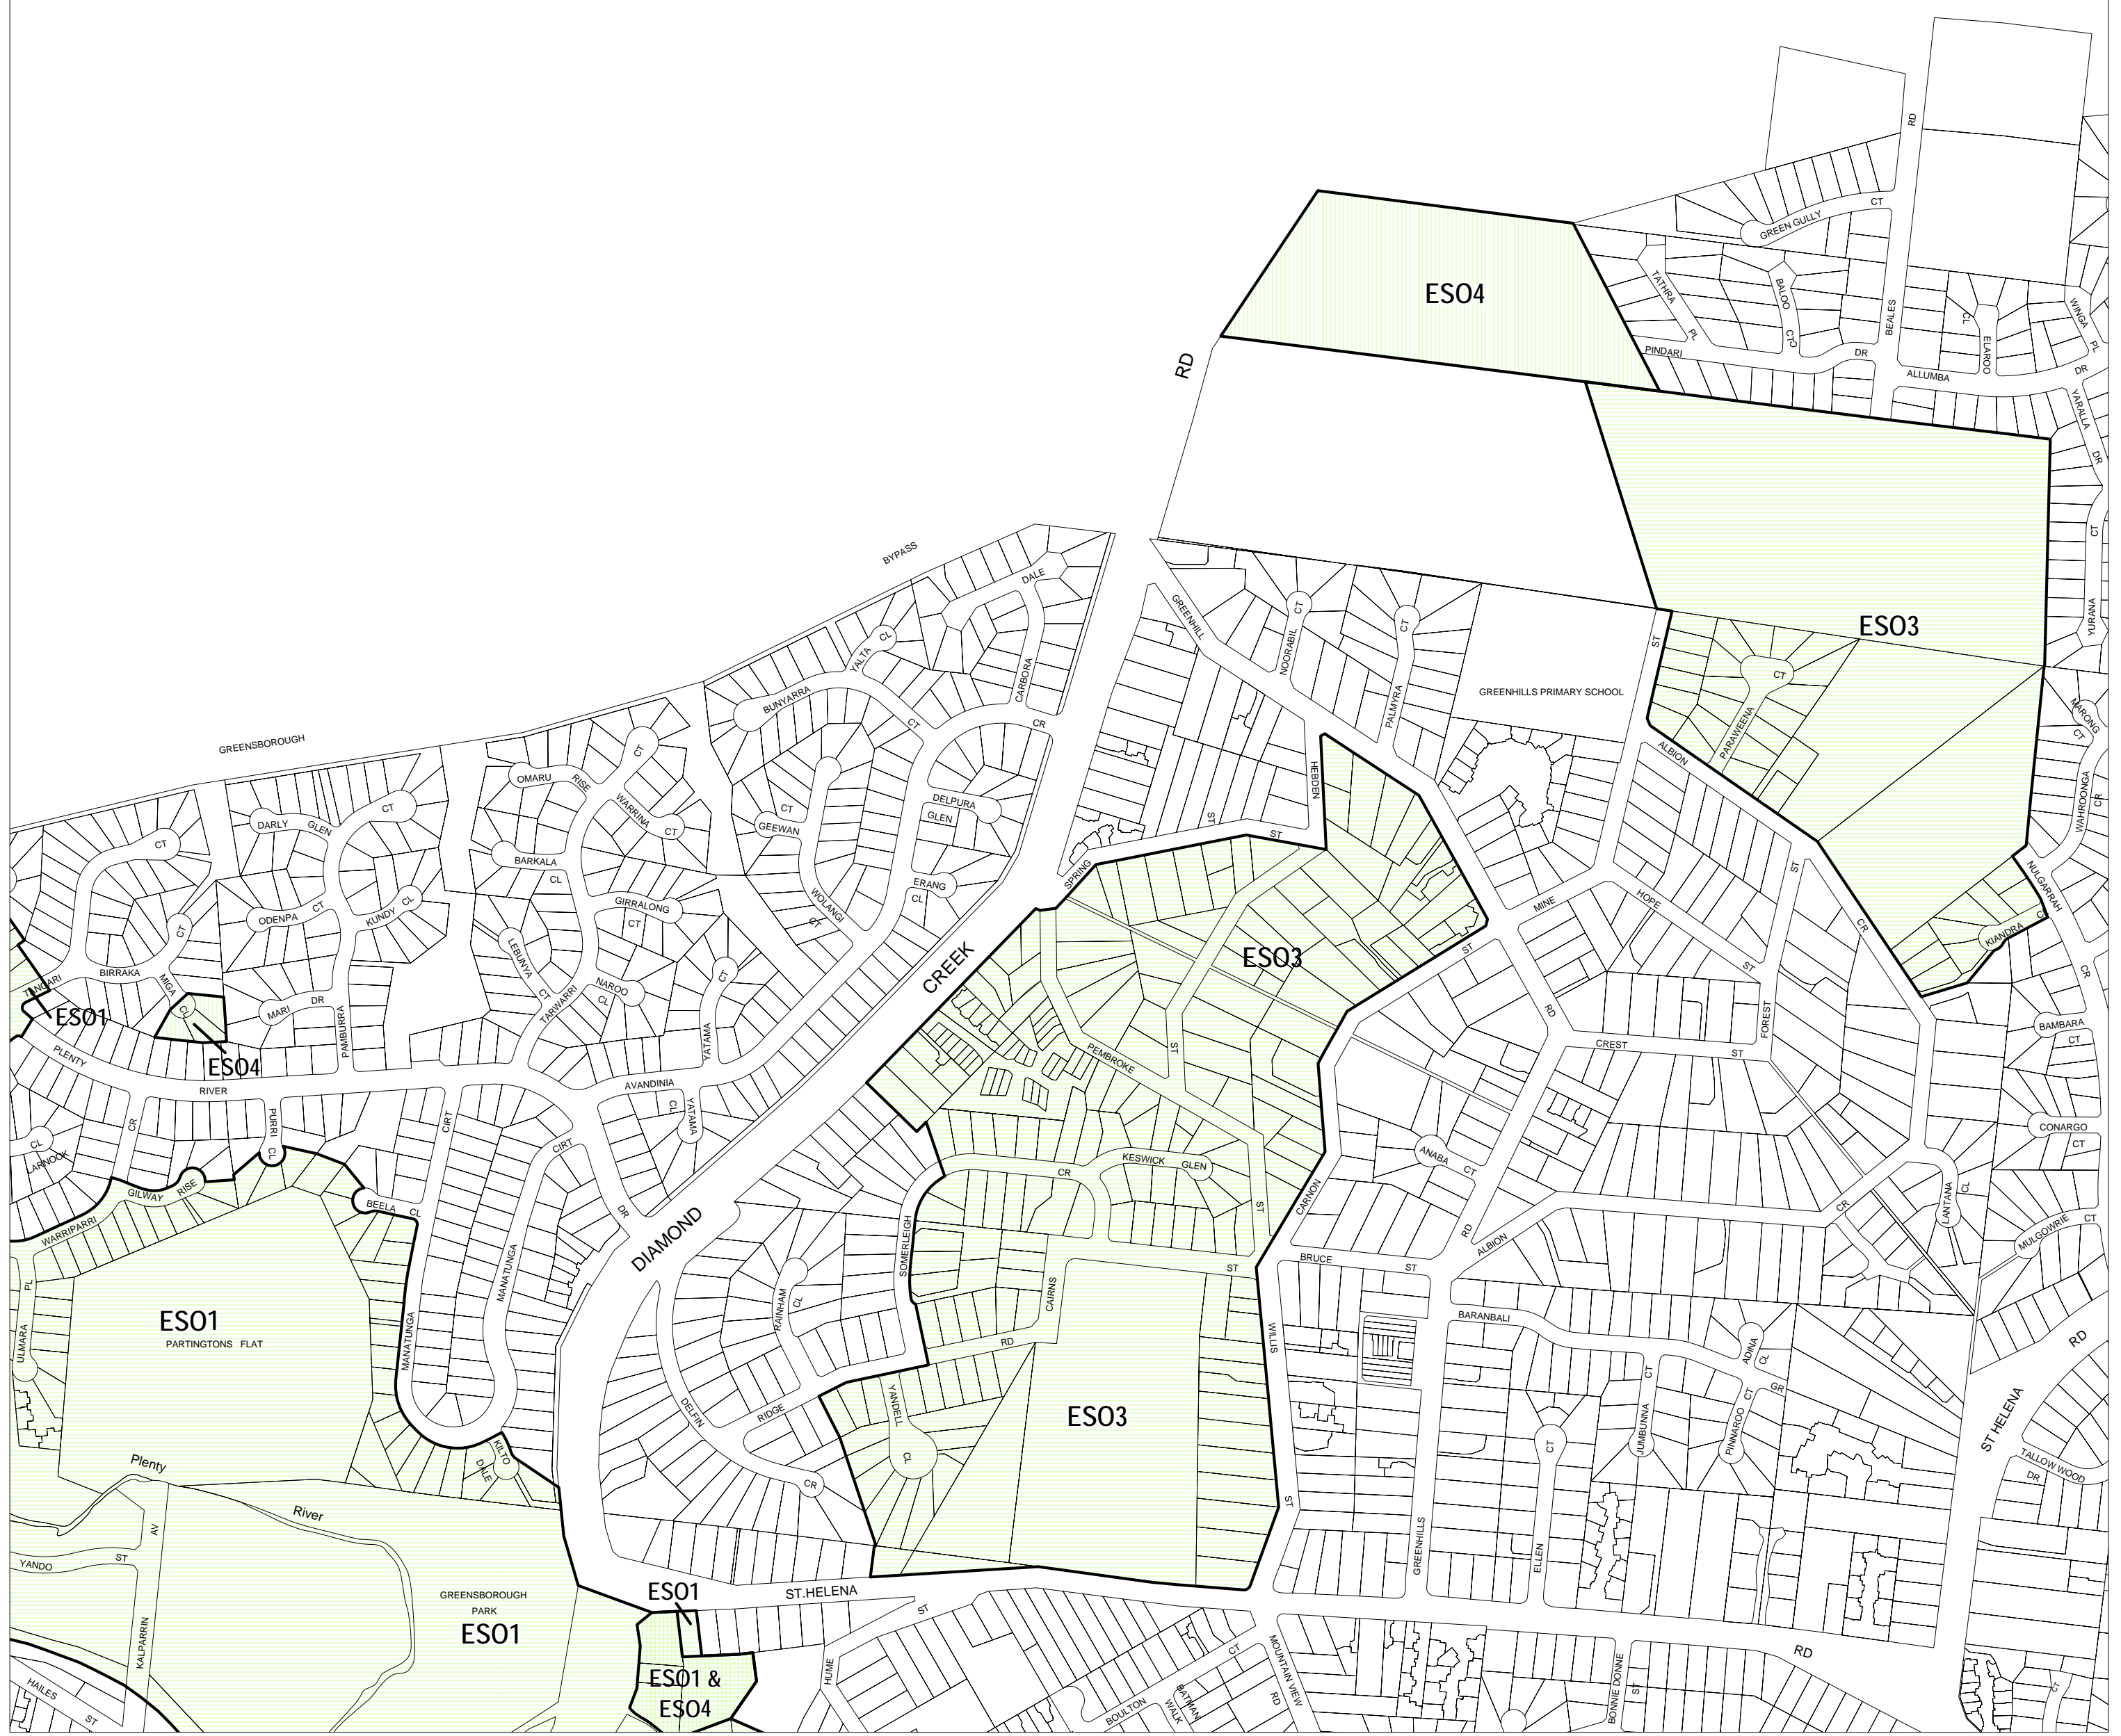

BANYULE PLANNING SCHEME - LOCAL PROVISION

Overlays	
ES01	Environmental Significance Overlay - Schedule 1
ES03	Environmental Significance Overlay - Schedule 3
ES04	Environmental Significance Overlay - Schedule 4

AUSTRALIAN MAP GRID ZONE 55

Printed: 11/7/2007

AMENDMENT C5