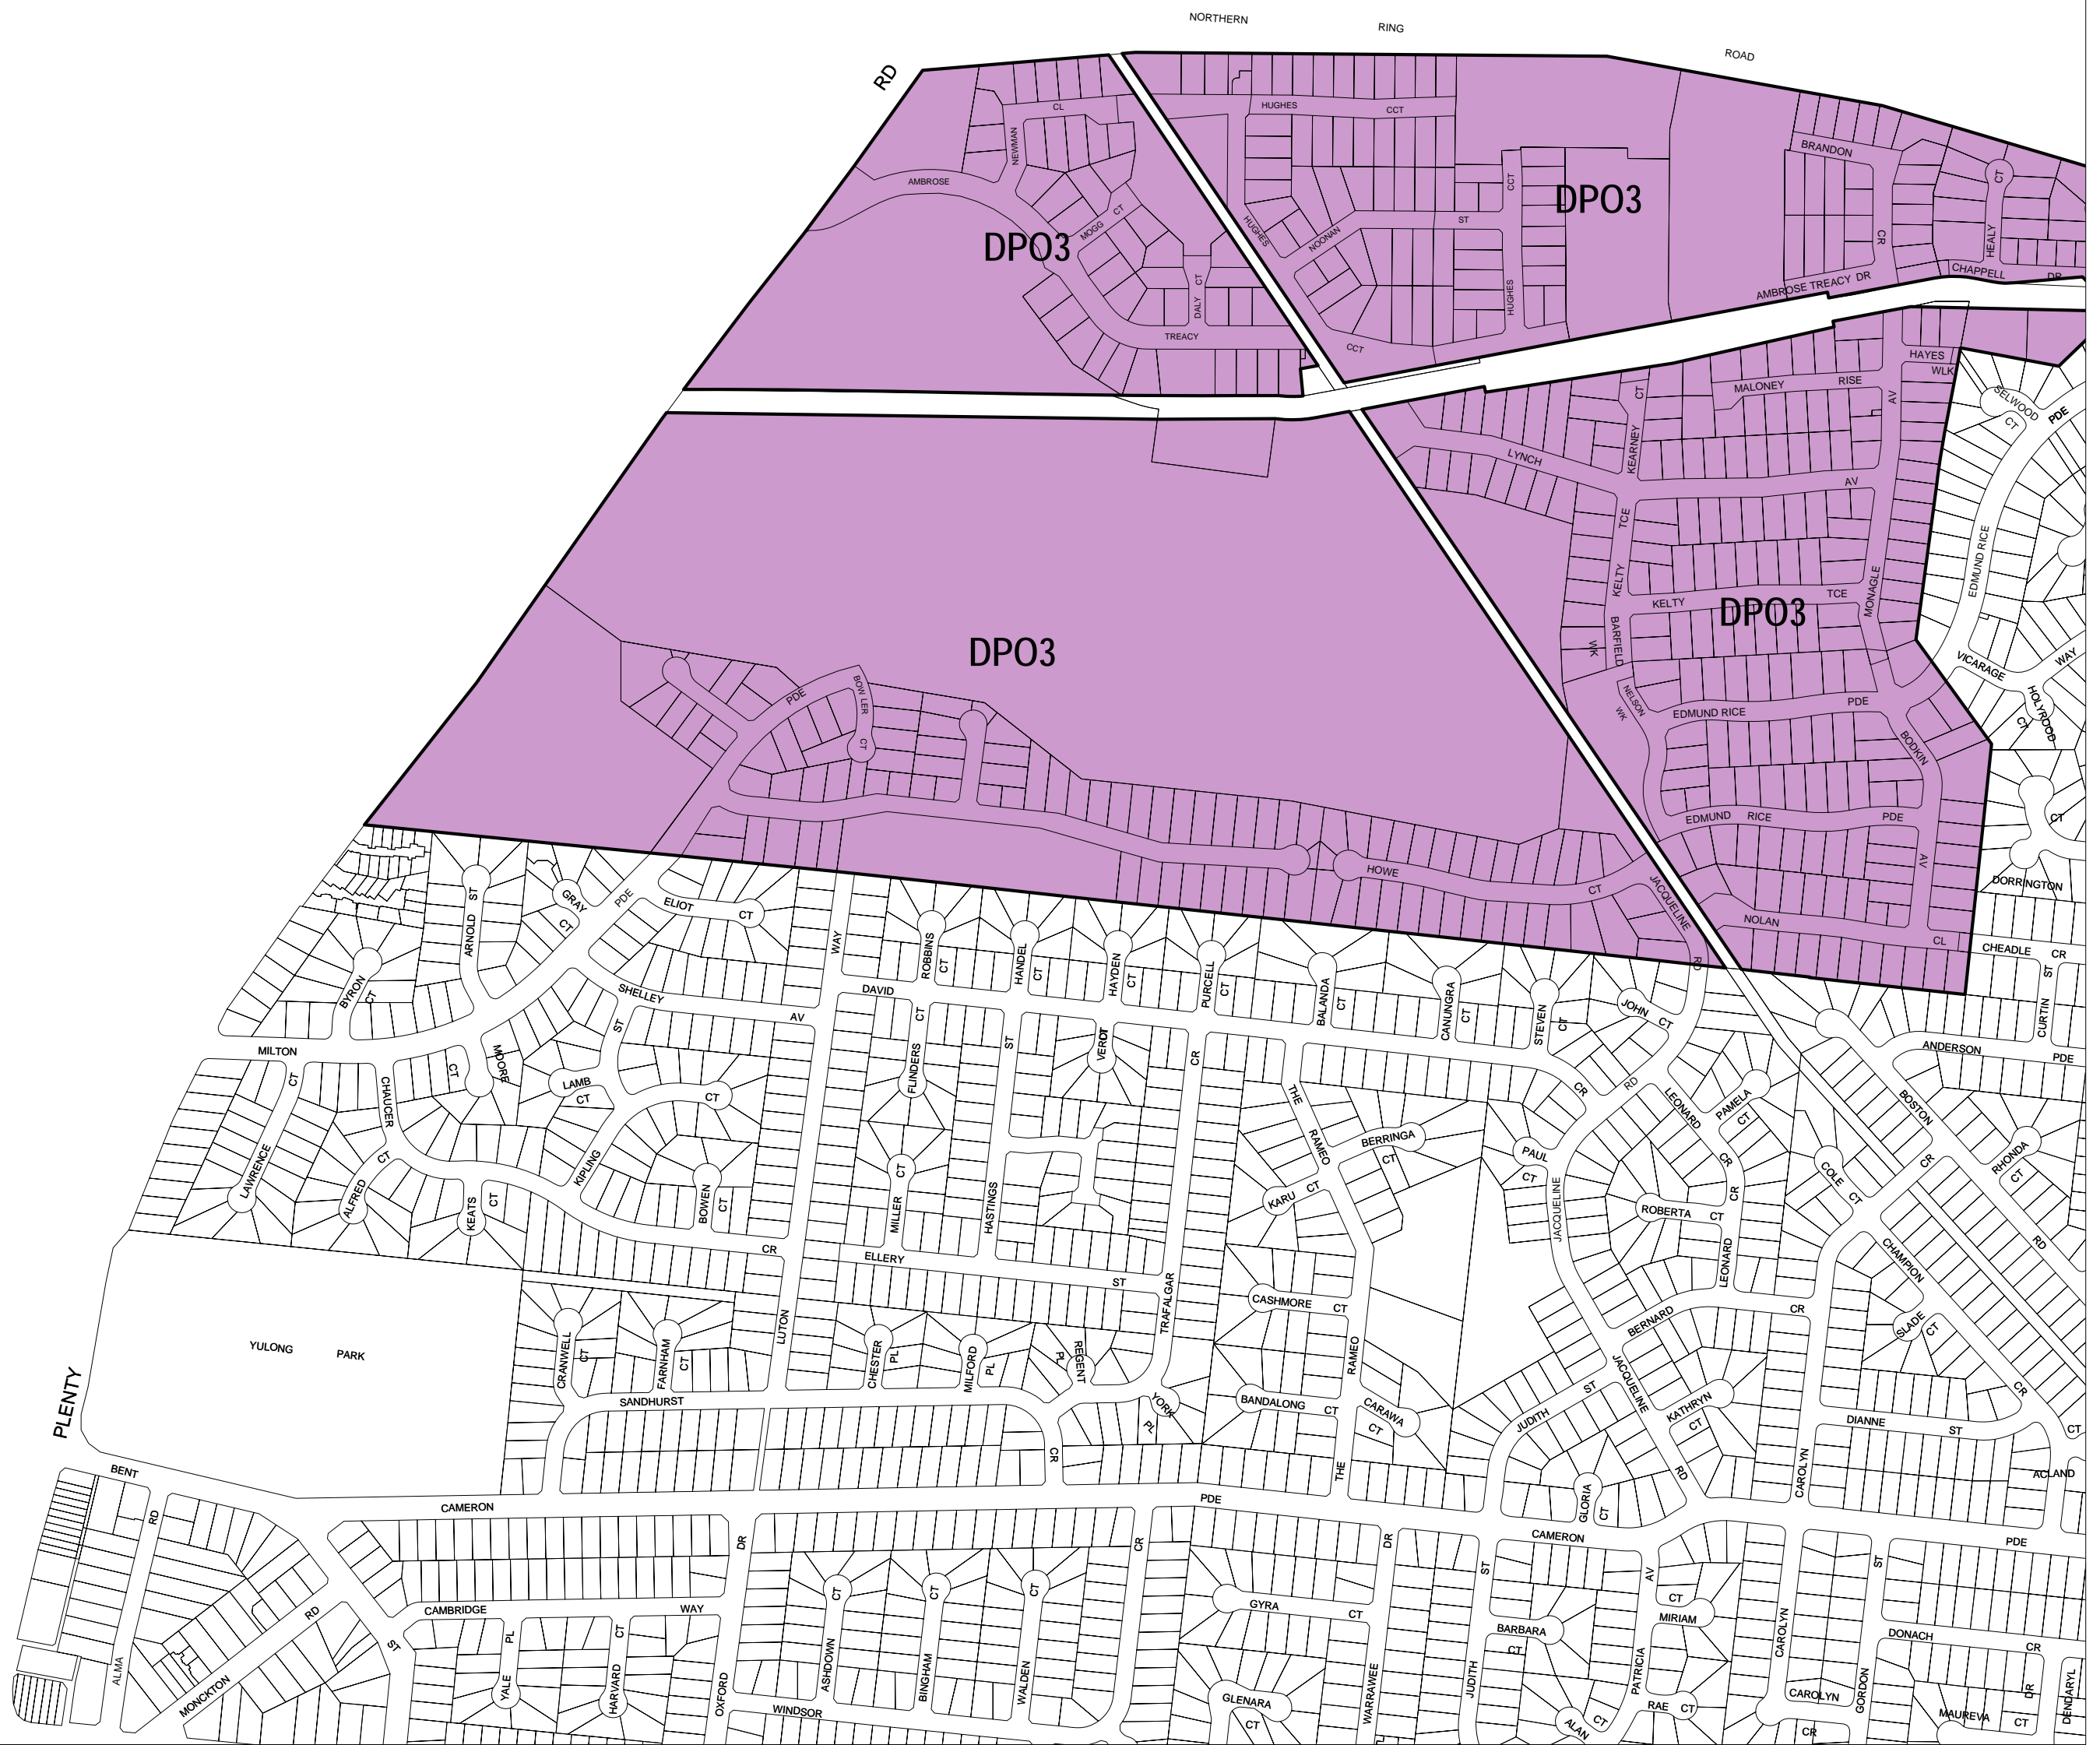

BANYULE PLANNING SCHEME - LOCAL PROVISION

Overlays

DPO3 Development Plan Overlay - Schedule 3

Printed: 12/7/2007

AMENDMENT C25