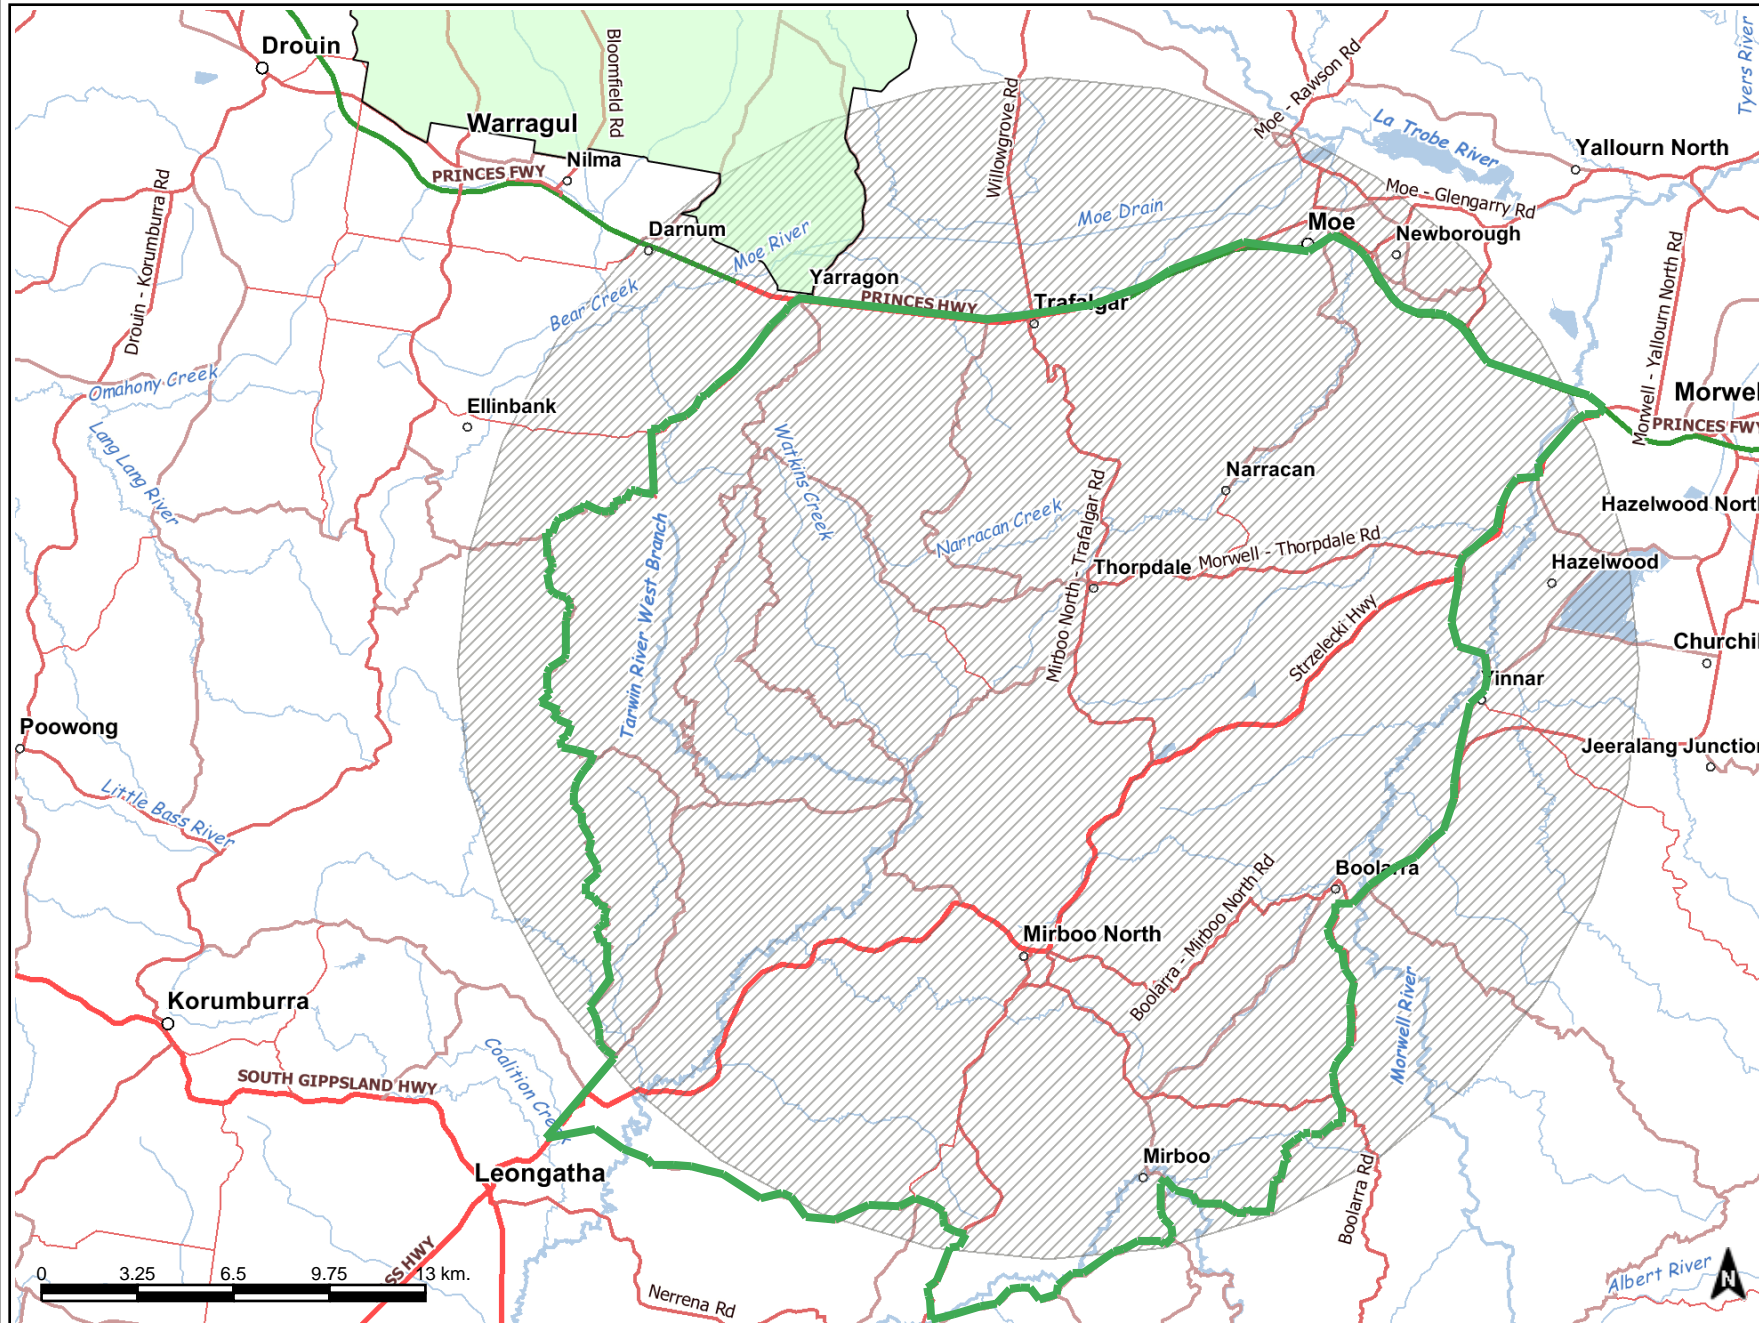

Thorpdale

- TOWNS**
- Large Town
 - Town
- ROADS4**
- Freeway
 - Highway
 - Main Road
 - Collector
 - Other
- WATERCOURSES**
- Major Watercourse
 - Minor Watercourse
- WATERBODY BOUNDARIES**
- Permanent Waterbody
 - Wetland Area
- WATERBODIES**
- Permanent Waterbody
 - Wetland Area
 - Coastline
 - Ocean
 - Other States

Disclaimer: This map is a snapshot generated from Victorian Government data. This material may be of assistance to you but the State of Victoria does not guarantee that the publication is without flaw of any kind or is wholly appropriate for your particular purposes and therefore disclaims all liability for error, loss or damage which may arise from reliance upon it. All persons accessing this information should make appropriate enquiries to assess the currency of the data.