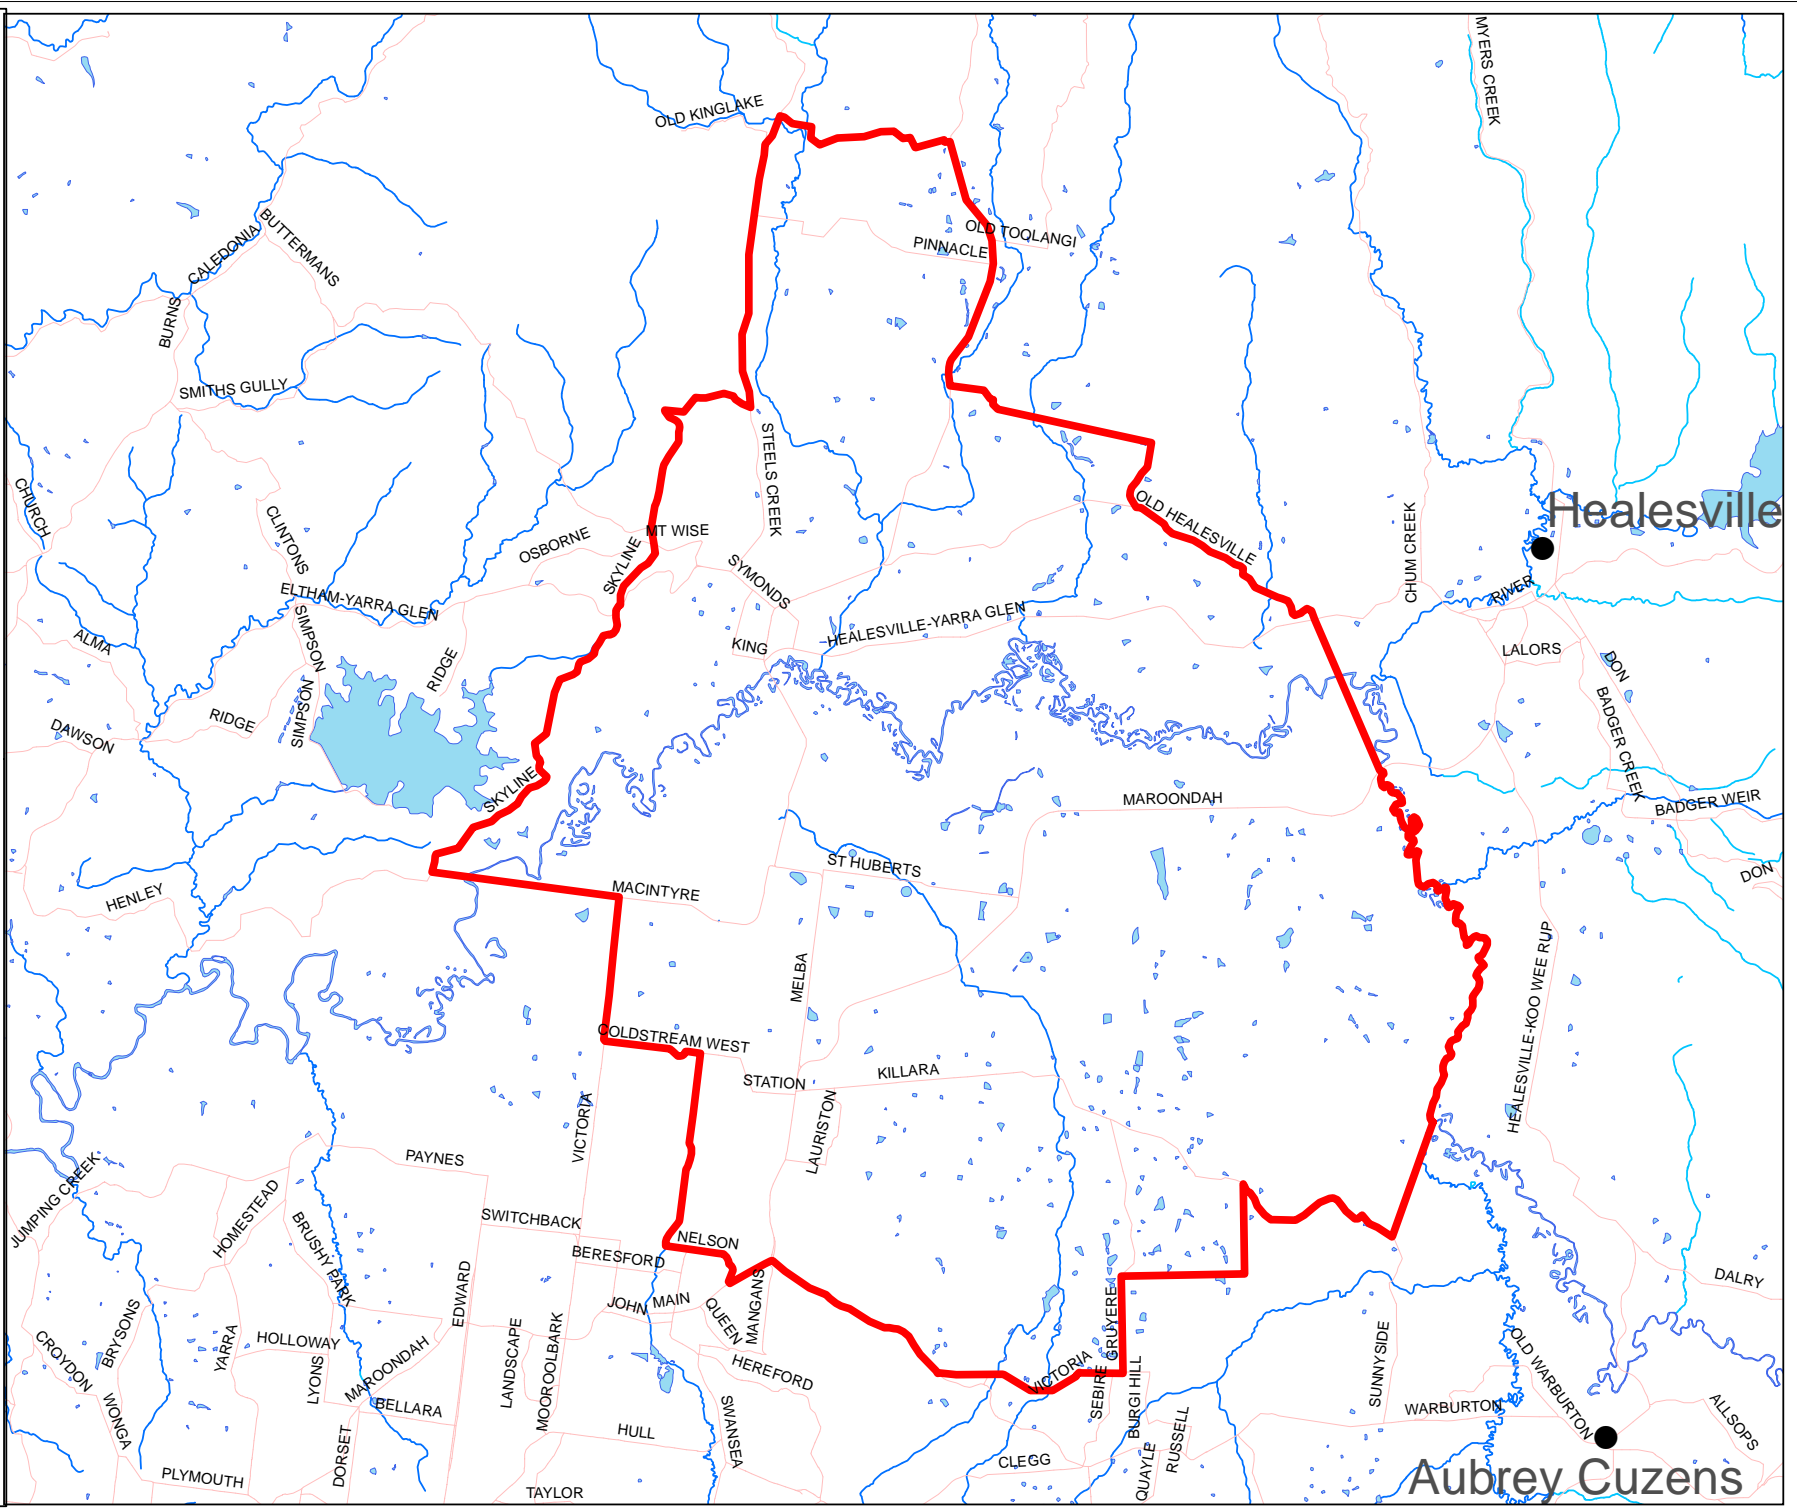

Maroondah PIZ Extension 2009

Legend

-  Maroondah_piz_2009
-  towns

Primary Industries Research Victoria
Spatial Sciences
Tatura Centre,
PH 03 5833 5293
6/3/2009
RM09027-3

Disclaimer:
This map is based on publicly available data.
The creators do not warrant that this map is
definitive nor free of error and do not accept
liability for loss arising from the use of this
product beyond its original purpose.

Contains DPI/DSE - CGDL information © State of Victoria 2006.

0 0.35 0.7 1.4 Kilometers

Aubrey Cuzens